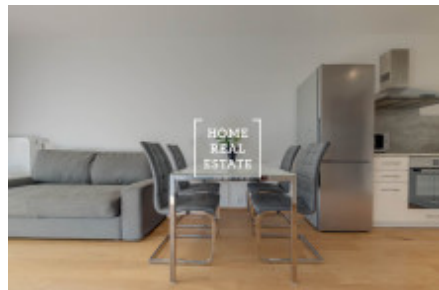

## Rent flat 2+kk, 60 m<sup>2</sup> - Komunardů, Praha 7

ID	<a href="#">35223</a>	Offer	Rental
Group	2+kk	Furnished	Furnished
Ownership	Personal	Usable area	60 m <sup>2</sup>
City	<a href="#">Prague</a>	District	<a href="#">Praha 7</a>
City district	<a href="#">Holešovice</a>	Status	Realized