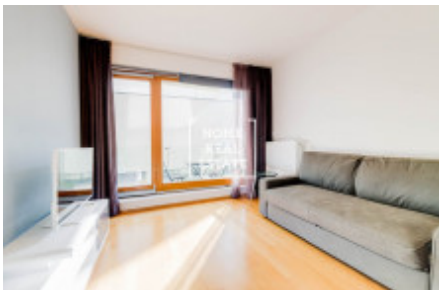

## Rent flat 2+kk, 60 m<sup>2</sup> - Komunardů, Praha 7

|               |                            |             |                         |
|---------------|----------------------------|-------------|-------------------------|
| ID            | <a href="#">35223</a>      | Offer       | Rental                  |
| Group         | 2+kk                       | Furnished   | Furnished               |
| Ownership     | Personal                   | Usable area | 60 m <sup>2</sup>       |
| City          | <a href="#">Prague</a>     | District    | <a href="#">Praha 7</a> |
| City district | <a href="#">Holešovice</a> | Status      | Realized                |