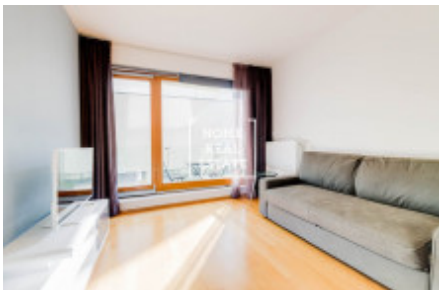

Rent flat 2+kk, 60 m2 - Komunardů, Praha 7

ID	35223	Offer	Rental
Group	2+kk	Furnished	Furnished
Ownership	Personal	Usable area	60 m ²
City	Prague	District	Praha 7
City district	Holešovice	Status	Realized