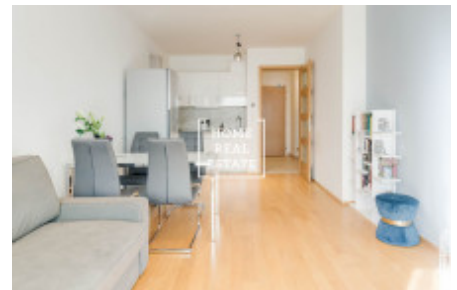

Rent flat 2+kk, 60 m² - Komunardů, Praha 7

| | | | |
|---------------|----------------------------|-------------|-------------------------|
| ID | 35223 | Offer | Rental |
| Group | 2+kk | Furnished | Furnished |
| Ownership | Personal | Usable area | 60 m ² |
| City | Prague | District | Praha 7 |
| City district | Holešovice | Status | Realized |