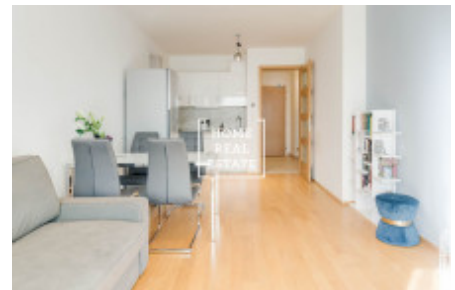

Rent flat 2+kk, 60 m² - Komunardů, Praha 7

ID	35223	Offer	Rental
Group	2+kk	Furnished	Furnished
Ownership	Personal	Usable area	60 m ²
City	Prague	District	Praha 7
City district	Holešovice	Status	Realized