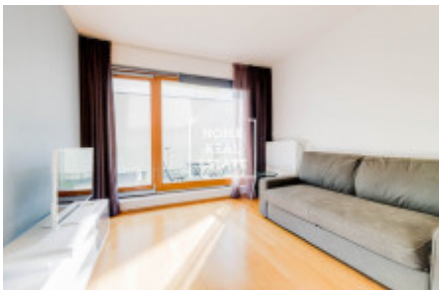

Rent flat 2+kk, 60 m² - Komunardů, Praha 7

| | | | |
|---------------|----------------------------|-------------|-------------------------|
| ID | 35223 | Offer | Rental |
| Group | 2+kk | Furnished | Furnished |
| Ownership | Personal | Usable area | 60 m ² |
| City | Prague | District | Praha 7 |
| City district | Holešovice | Status | Realized |