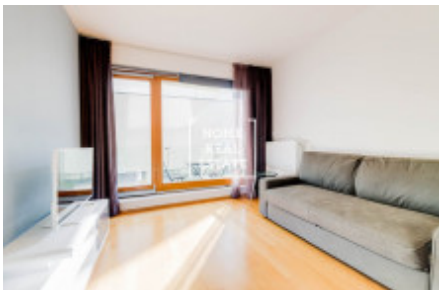

## Rent flat 2+kk, 60 m<sup>2</sup> - Komunardů, Praha 7

ID	<a href="#">35223</a>	Offer	Rental
Group	2+kk	Furnished	Furnished
Ownership	Personal	Usable area	60 m <sup>2</sup>
City	<a href="#">Prague</a>	District	<a href="#">Praha 7</a>
City district	<a href="#">Holešovice</a>	Status	Realized