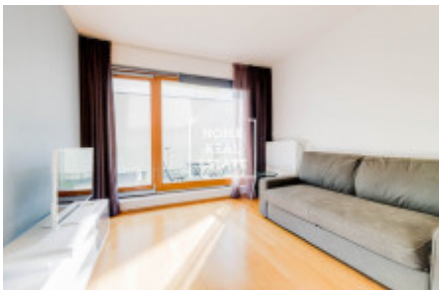

Rent flat 2+kk, 60 m² - Komunardů, Praha 7

ID	35223	Offer	Rental
Group	2+kk	Furnished	Furnished
Ownership	Personal	Usable area	60 m ²
City	Prague	District	Praha 7
City district	Holešovice	Status	Realized