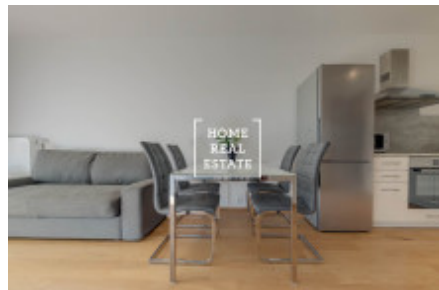

Rent flat 2+kk, 60 m² - Komunardů, Praha 7

ID	35223	Offer	Rental
Group	2+kk	Furnished	Furnished
Ownership	Personal	Usable area	60 m ²
City	Prague	District	Praha 7
City district	Holešovice	Status	Realized