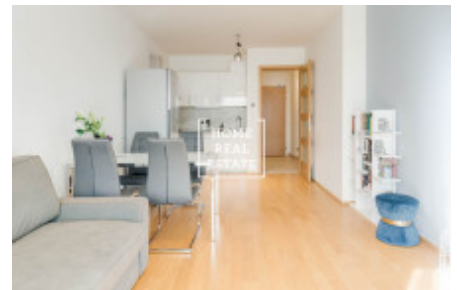

## Rent flat 2+kk, 60 m<sup>2</sup> - Komunardů, Praha 7

ID	<a href="#">35223</a>	Offer	Rental
Group	2+kk	Furnished	Furnished
Ownership	Personal	Usable area	60 m <sup>2</sup>
City	<a href="#">Prague</a>	District	<a href="#">Praha 7</a>
City district	<a href="#">Holešovice</a>	Status	Realized