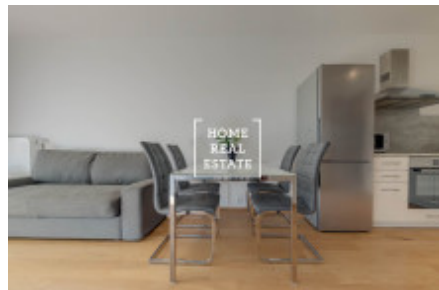

Rent flat 2+kk, 60 m² - Komunardů, Praha 7

| | | | |
|---------------|----------------------------|-------------|-------------------------|
| ID | 35223 | Offer | Rental |
| Group | 2+kk | Furnished | Furnished |
| Ownership | Personal | Usable area | 60 m ² |
| City | Prague | District | Praha 7 |
| City district | Holešovice | Status | Realized |