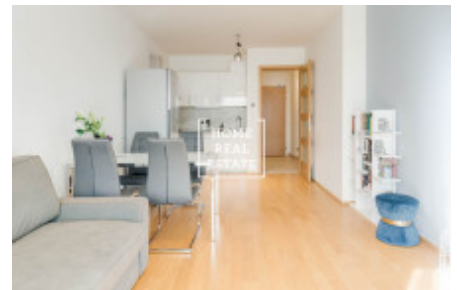

Rent flat 2+kk, 60 m2 - Komunardů, Praha 7

ID	35223	Offer	Rental
Group	2+kk	Furnished	Furnished
Ownership	Personal	Usable area	60 m ²
City	Prague	District	Praha 7
City district	Holešovice	Status	Realized