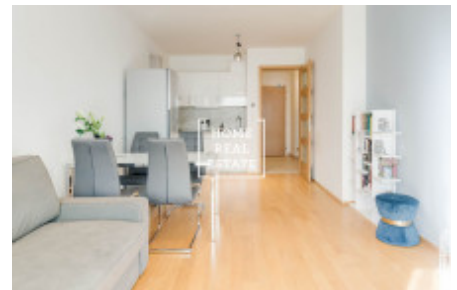

Rent flat 2+kk, 60 m² - Komunardů, Praha 7

ID	35223	Offer	Rental
Group	2+kk	Furnished	Furnished
Ownership	Personal	Usable area	60 m ²
City	Prague	District	Praha 7
City district	Holešovice	Status	Realized