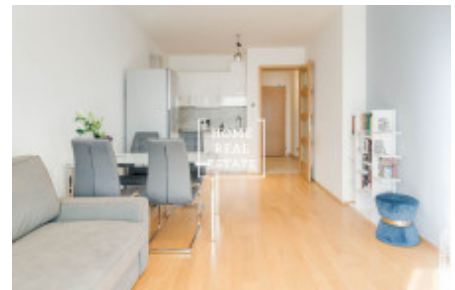

## Rent flat 2+kk, 60 m<sup>2</sup> - Komunardů, Praha 7

|               |                            |             |                         |
|---------------|----------------------------|-------------|-------------------------|
| ID            | <a href="#">35223</a>      | Offer       | Rental                  |
| Group         | 2+kk                       | Furnished   | Furnished               |
| Ownership     | Personal                   | Usable area | 60 m <sup>2</sup>       |
| City          | <a href="#">Prague</a>     | District    | <a href="#">Praha 7</a> |
| City district | <a href="#">Holešovice</a> | Status      | Realized                |