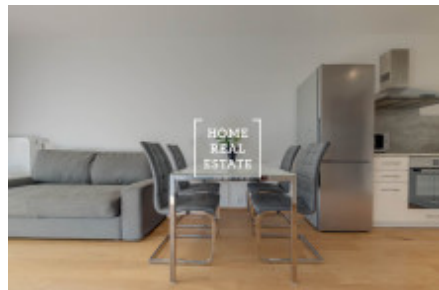

Rent flat 2+kk, 60 m2 - Komunardů, Praha 7

ID	35223	Offer	Rental
Group	2+kk	Furnished	Furnished
Ownership	Personal	Usable area	60 m ²
City	Prague	District	Praha 7
City district	Holešovice	Status	Realized