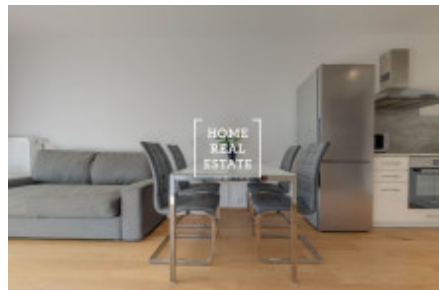

## Rent flat 2+kk, 60 m<sup>2</sup> - Komunardů, Praha 7

|               |                            |             |                         |
|---------------|----------------------------|-------------|-------------------------|
| ID            | <a href="#">35223</a>      | Offer       | Rental                  |
| Group         | 2+kk                       | Furnished   | Furnished               |
| Ownership     | Personal                   | Usable area | 60 m <sup>2</sup>       |
| City          | <a href="#">Prague</a>     | District    | <a href="#">Praha 7</a> |
| City district | <a href="#">Holešovice</a> | Status      | Realized                |