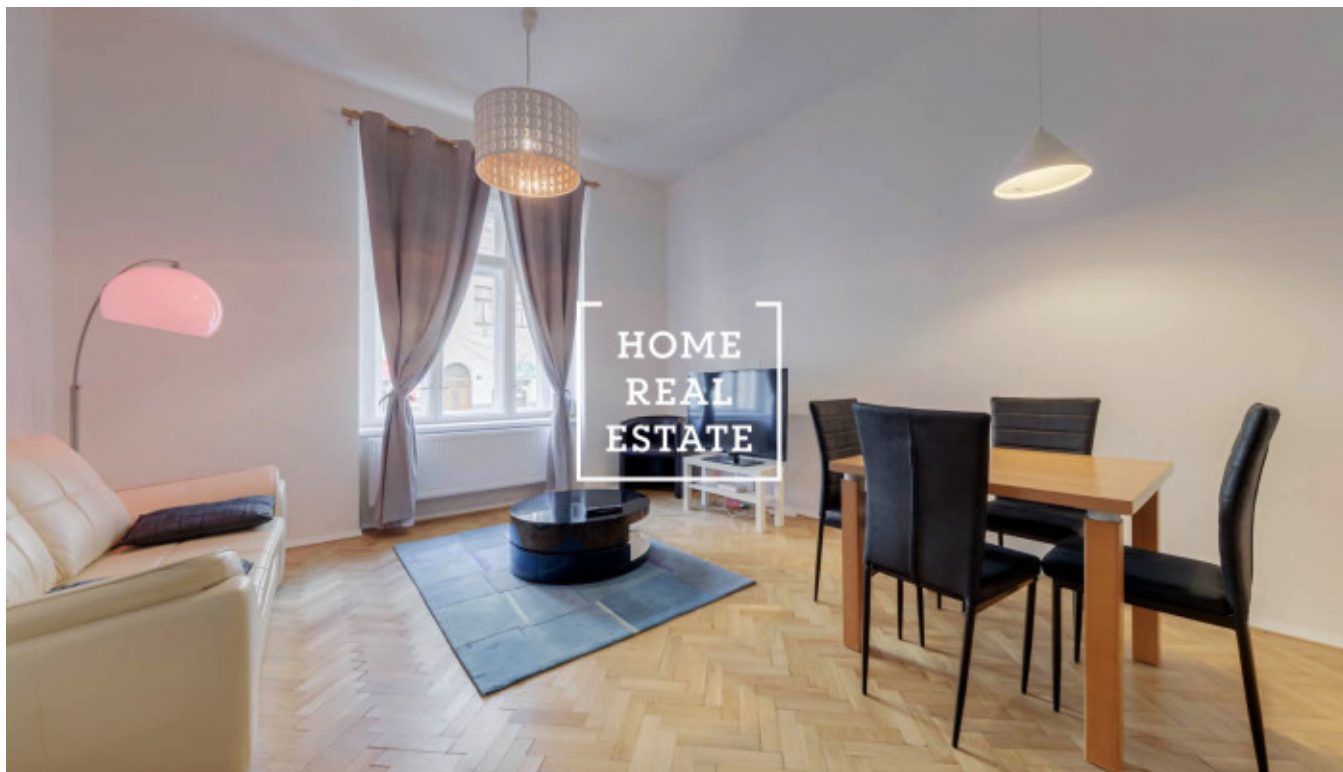

# Rent flat 2+kk, 55 m<sup>2</sup> - Přemyslovská, Praha 3

ID	<a href="#">35221</a>	Offer	Rental
Group	2+kk	Furnished	Furnished
Ownership	Personal	Usable area	55 m <sup>2</sup>
City	<a href="#">Prague</a>	District	<a href="#">Praha 3</a>
City district	<a href="#">Vinohrady</a>	Status	Realized