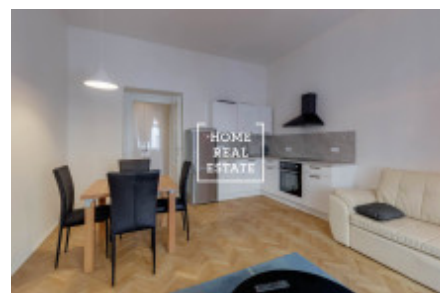

# Rent flat 2+kk, 55 m<sup>2</sup> - Přemyslovská, Praha 3

ID	<a href="#">35221</a>	Offer	Rental
Group	2+kk	Furnished	Furnished
Ownership	Personal	Usable area	55 m <sup>2</sup>
City	<a href="#">Prague</a>	District	<a href="#">Praha 3</a>
City district	<a href="#">Vinohrady</a>	Status	Realized