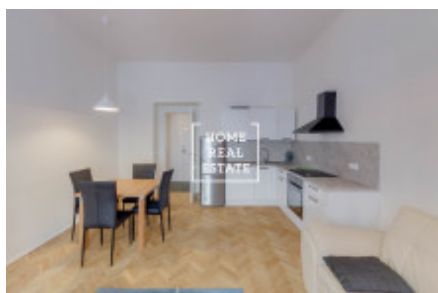

# Rent flat 2+kk, 55 m<sup>2</sup> - Přemyslovská, Praha 3

ID	<a href="#">35221</a>	Offer	Rental
Group	2+kk	Furnished	Furnished
Ownership	Personal	Usable area	55 m <sup>2</sup>
City	<a href="#">Prague</a>	District	<a href="#">Praha 3</a>
City district	<a href="#">Vinohrady</a>	Status	Realized