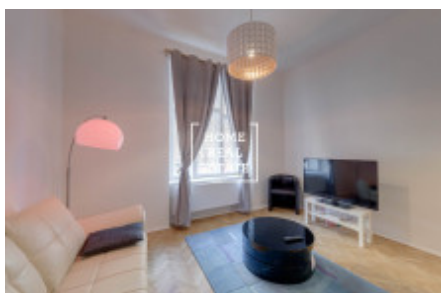

# Rent flat 2+kk, 55 m<sup>2</sup> - Přemyslovská, Praha 3

ID	<a href="#">35221</a>	Offer	Rental
Group	2+kk	Furnished	Furnished
Ownership	Personal	Usable area	55 m <sup>2</sup>
City	<a href="#">Prague</a>	District	<a href="#">Praha 3</a>
City district	<a href="#">Vinohrady</a>	Status	Realized