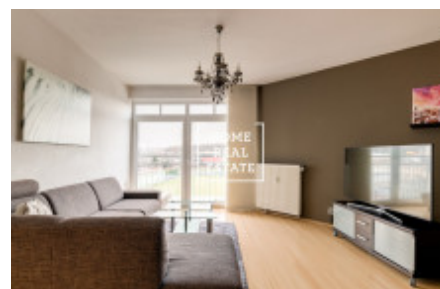

HOME
REAL
ESTATE

Rent flat 2+kk, 70 m² - Přípotoční, Praha 10

ID	35218	Offer	Rental
Group	2+kk	Furnished	Furnished
Location	Přípotoční 1528/2	Ownership	Personal
Usable area	70 m ²	City	Prague
District	Praha 10	City district	Vršovice
Status	Realized		