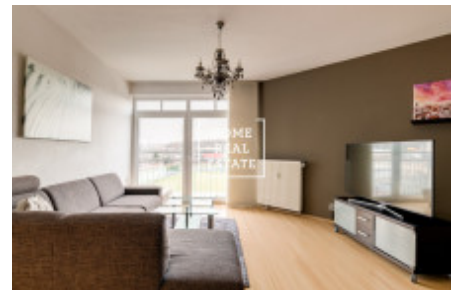

HOME
REAL
ESTATE

Rent flat 2+kk, 70 m² - Přípotoční, Praha 10

ID	35218	Offer	Rental
Group	2+kk	Furnished	Furnished
Location	Přípotoční 1528/2	Ownership	Personal
Usable area	70 m ²	City	Prague
District	Praha 10	City district	Vršovice
Status	Realized		