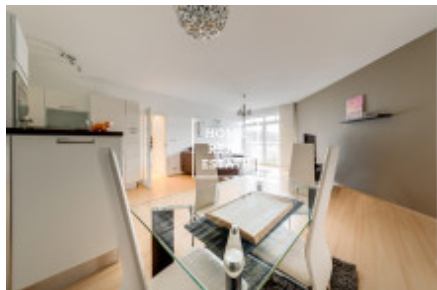

HOME
REAL
ESTATE

Rent flat 2+kk, 70 m² - Přípotoční, Praha 10

ID	35218	Offer	Rental
Group	2+kk	Furnished	Furnished
Location	Přípotoční 1528/2	Ownership	Personal
Usable area	70 m ²	City	Prague
District	Praha 10	City district	Vršovice
Status	Realized		