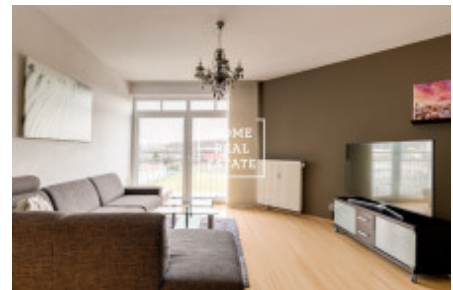

HOME
REAL
ESTATE

Rent flat 2+kk, 70 m² - Přípotoční, Praha 10

ID	35218	Offer	Rental
Group	2+kk	Furnished	Furnished
Location	Přípotoční 1528/2	Ownership	Personal
Usable area	70 m ²	City	Prague
District	Praha 10	City district	Vršovice
Status	Realized		