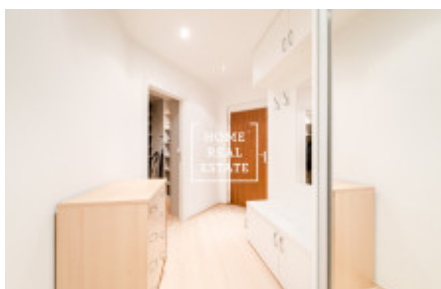

HOME
REAL
ESTATE

Rent flat 2+kk, 70 m² - Přípotoční, Praha 10

ID	35218	Offer	Rental
Group	2+kk	Furnished	Furnished
Location	Přípotoční 1528/2	Ownership	Personal
Usable area	70 m ²	City	Prague
District	Praha 10	City district	Vršovice
Status	Realized		