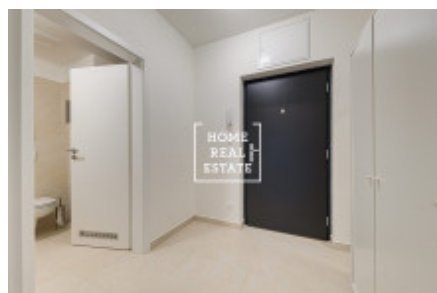

HOME
REAL
ESTATE

Rent flat 1+kk, 40 m² - Miroslava Hajna, Praha 9

"Home Real Estate" offers for rent a spacious flat 1+kk (with balcony) with the total area of 40 m², located in Prague 18 - Letňany. Brand new furnished apartment is situated on the 5th floor of a new brick building with an elevator. The apartment consists of entrance hall, living room with kitchenette and bedroom & bathroom with WC and shower. Nearby you will find plenty of shops, services, restaurants, Stará Návés Park, Prague Airport Letňany and the recently renovated Shopping Mall Letňany, which is just 7 minutes drive. Good transport accessibility: bus stop Staré Letňany is only 500 meters from the house and connects to the metro station line C - Letňany. Small pets are allowed. Price: 13,000 CZK + 2,000 CZK for utilities incl. electricity. For further information and flat overview arrangement please contact us or fill in the form below, we will be glad to help you!