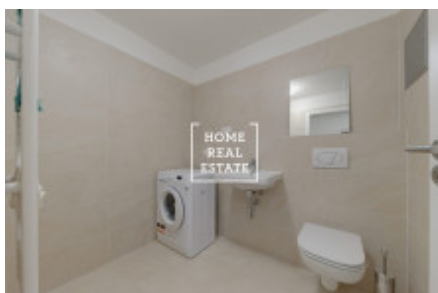

HOME
REAL
ESTATE

Rent flat 1+kk, 40 m² - Miroslava Hajna, Praha 9

"Home Real Estate" offers for rent a spacious flat 1+kk (with balcony) with the total area of 40 m², located in Prague 18 - Letňany. Brand new furnished apartment is situated on the 5th floor of a new brick building with an elevator. The apartment consists of entrance hall, living room with kitchenette and bedroom & bathroom with WC and shower. Nearby you will find plenty of shops, services, restaurants, Stará Návés Park, Prague Airport Letňany and the recently renovated Shopping Mall Letňany, which is just 7 minutes drive. Good transport accessibility: bus stop Staré Letňany is only 500 meters from the house and connects to the metro station line C - Letňany. Small pets are allowed. Price: 13,000 CZK + 2,000 CZK for utilities incl. electricity. For further information and flat overview arrangement please contact us or fill in the form below, we will be glad to help you!