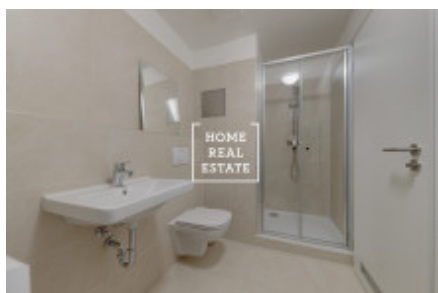

HOME
REAL
ESTATE

Rent flat 1+kk, 40 m² - Miroslava Hajna, Praha 9

"Home Real Estate" offers for rent a spacious flat 1+kk (with balcony) with the total area of 40 m², located in Prague 18 - Letňany. Brand new furnished apartment is situated on the 5th floor of a new brick building with an elevator. The apartment consists of entrance hall, living room with kitchenette and bedroom & bathroom with WC and shower. Nearby you will find plenty of shops, services, restaurants, Stará Návés Park, Prague Airport Letňany and the recently renovated Shopping Mall Letňany, which is just 7 minutes drive. Good transport accessibility: bus stop Staré Letňany is only 500 meters from the house and connects to the metro station line C - Letňany. Small pets are allowed. Price: 13,000 CZK + 2,000 CZK for utilities incl. electricity. For further information and flat overview arrangement please contact us or fill in the form below, we will be glad to help you!