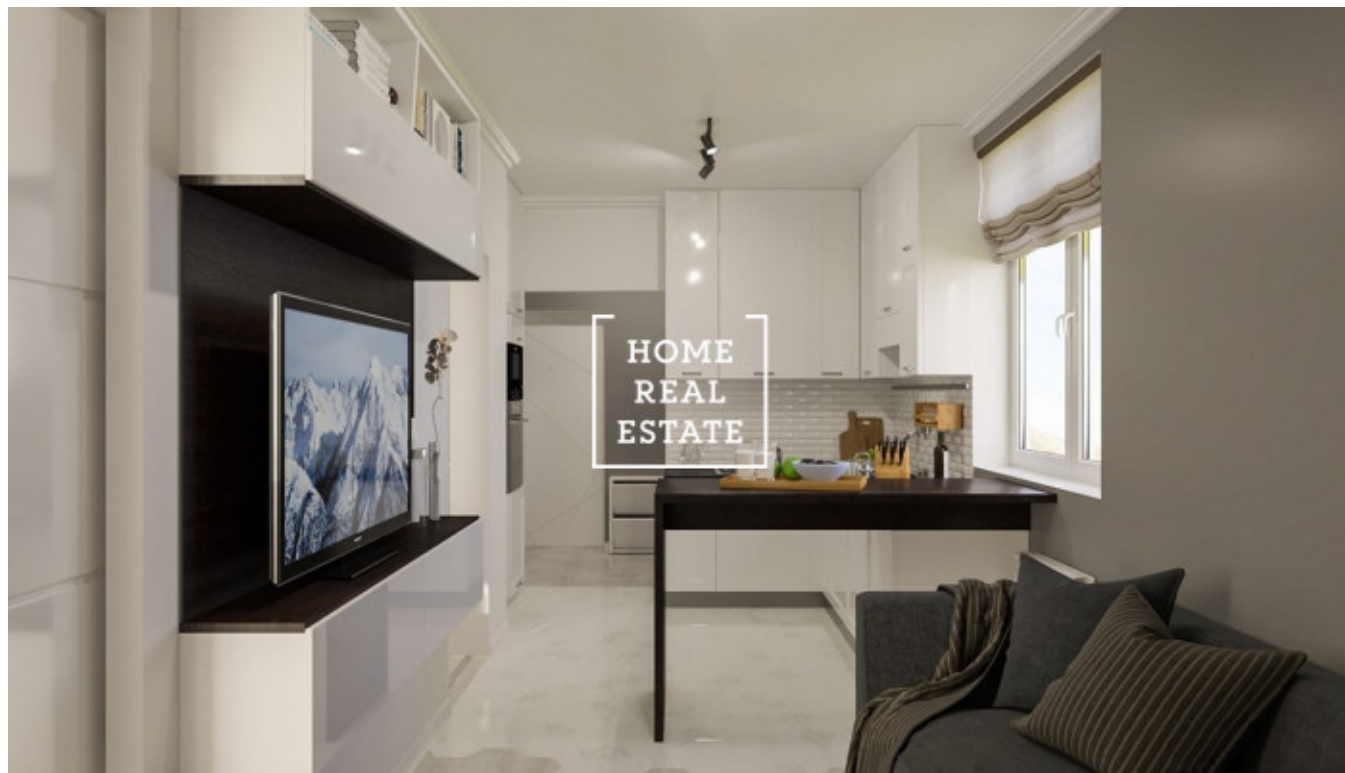

Sale flat 1+kk, 263 m² - Perucká, Praha 2

ID	35216	Offer	Sale
Group	1+kk	Furnished	Partially furnished
Ownership	Personal	Usable area	263 m ²
City	Prague	District	Praha 2
City district	Vinohrady	Status	Realized