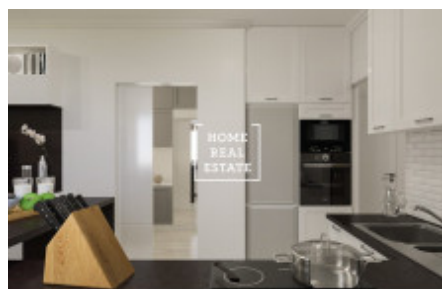

Sale flat 1+kk, 263 m² - Perucká, Praha 2

ID	35216	Offer	Sale
Group	1+kk	Furnished	Partially furnished
Ownership	Personal	Usable area	263 m ²
City	Prague	District	Praha 2
City district	Vinohrady	Status	Realized