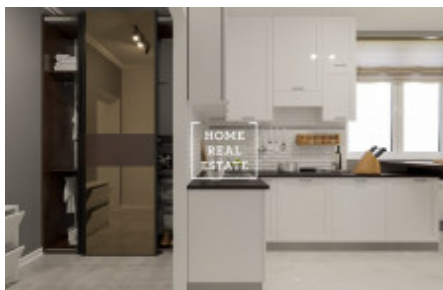

Sale flat 1+kk, 263 m² - Perucká, Praha 2

ID	35216	Offer	Sale
Group	1+kk	Furnished	Partially furnished
Ownership	Personal	Usable area	263 m ²
City	Prague	District	Praha 2
City district	Vinohrady	Status	Realized