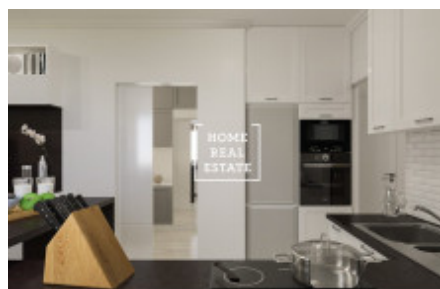

Sale flat 1+kk, 263 m² - Perucká, Praha 2

ID	35216	Offer	Sale
Group	1+kk	Furnished	Partially furnished
Ownership	Personal	Usable area	263 m ²
City	Prague	District	Praha 2
City district	Vinohrady	Status	Realized