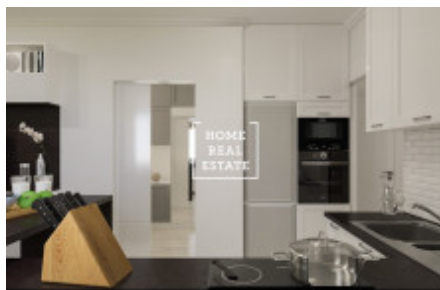

Sale flat 1+kk, 263 m² - Perucká, Praha 2

ID	35216	Offer	Sale
Group	1+kk	Furnished	Partially furnished
Ownership	Personal	Usable area	263 m ²
City	Prague	District	Praha 2
City district	Vinohrady	Status	Realized