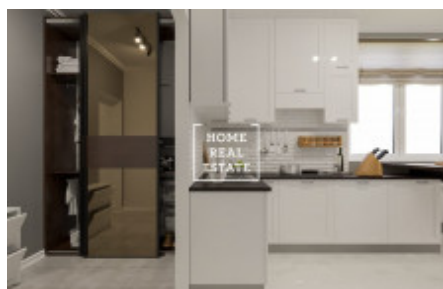

Sale flat 1+kk, 263 m² - Perucká, Praha 2

ID	35216	Offer	Sale
Group	1+kk	Furnished	Partially furnished
Ownership	Personal	Usable area	263 m ²
City	Prague	District	Praha 2
City district	Vinohrady	Status	Realized