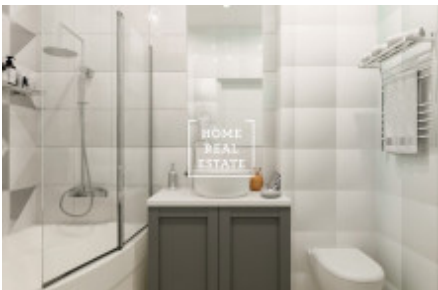

## Sale flat 1+kk, 26 m<sup>2</sup> - Perucká, Praha 2

|               |                           |             |                         |
|---------------|---------------------------|-------------|-------------------------|
| ID            | <a href="#">35215</a>     | Offer       | Sale                    |
| Group         | 1+kk                      | Furnished   | Partially furnished     |
| Ownership     | Personal                  | Usable area | 26 m <sup>2</sup>       |
| City          | <a href="#">Prague</a>    | District    | <a href="#">Praha 2</a> |
| City district | <a href="#">Vinohrady</a> | Status      | Realized                |