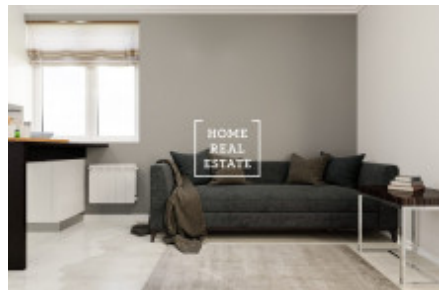

Sale flat 1+kk, 26 m² - Perucká, Praha 2

ID	35215	Offer	Sale
Group	1+kk	Furnished	Partially furnished
Ownership	Personal	Usable area	26 m ²
City	Prague	District	Praha 2
City district	Vinohrady	Status	Realized