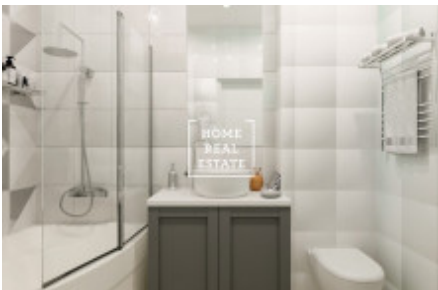

Sale flat 1+kk, 26 m² - Perucká, Praha 2

ID	35215	Offer	Sale
Group	1+kk	Furnished	Partially furnished
Ownership	Personal	Usable area	26 m ²
City	Prague	District	Praha 2
City district	Vinohrady	Status	Realized