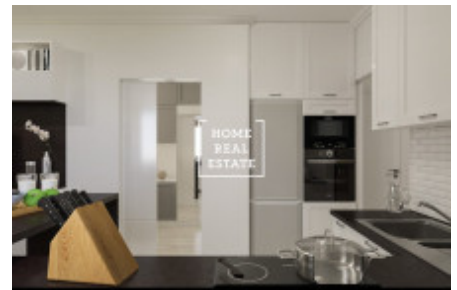

Sale flat 1+kk, 26 m² - Perucká, Praha 2

ID	35215	Offer	Sale
Group	1+kk	Furnished	Partially furnished
Ownership	Personal	Usable area	26 m ²
City	Prague	District	Praha 2
City district	Vinohrady	Status	Realized