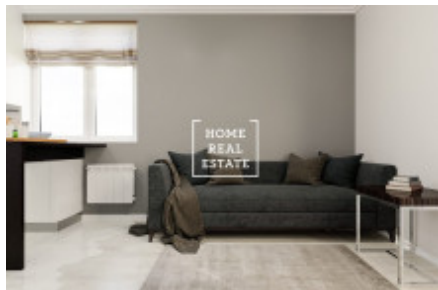

Sale flat 1+kk, 26 m² - Perucká, Praha 2

ID	35215	Offer	Sale
Group	1+kk	Furnished	Partially furnished
Ownership	Personal	Usable area	26 m ²
City	Prague	District	Praha 2
City district	Vinohrady	Status	Realized