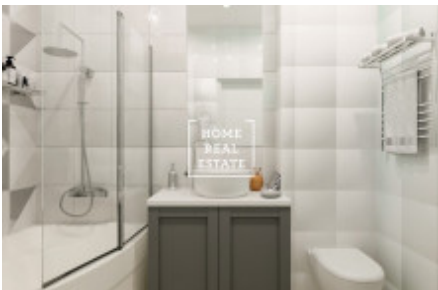

## Sale flat 1+kk, 26 m<sup>2</sup> - Perucká, Praha 2

ID	<a href="#">35215</a>	Offer	Sale
Group	1+kk	Furnished	Partially furnished
Ownership	Personal	Usable area	26 m <sup>2</sup>
City	<a href="#">Prague</a>	District	<a href="#">Praha 2</a>
City district	<a href="#">Vinohrady</a>	Status	Realized