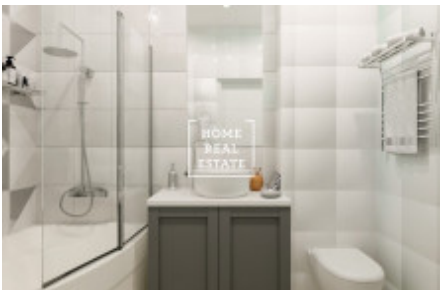

Sale flat 1+kk, 26 m² - Perucká, Praha 2

ID	35215	Offer	Sale
Group	1+kk	Furnished	Partially furnished
Ownership	Personal	Usable area	26 m ²
City	Prague	District	Praha 2
City district	Vinohrady	Status	Realized