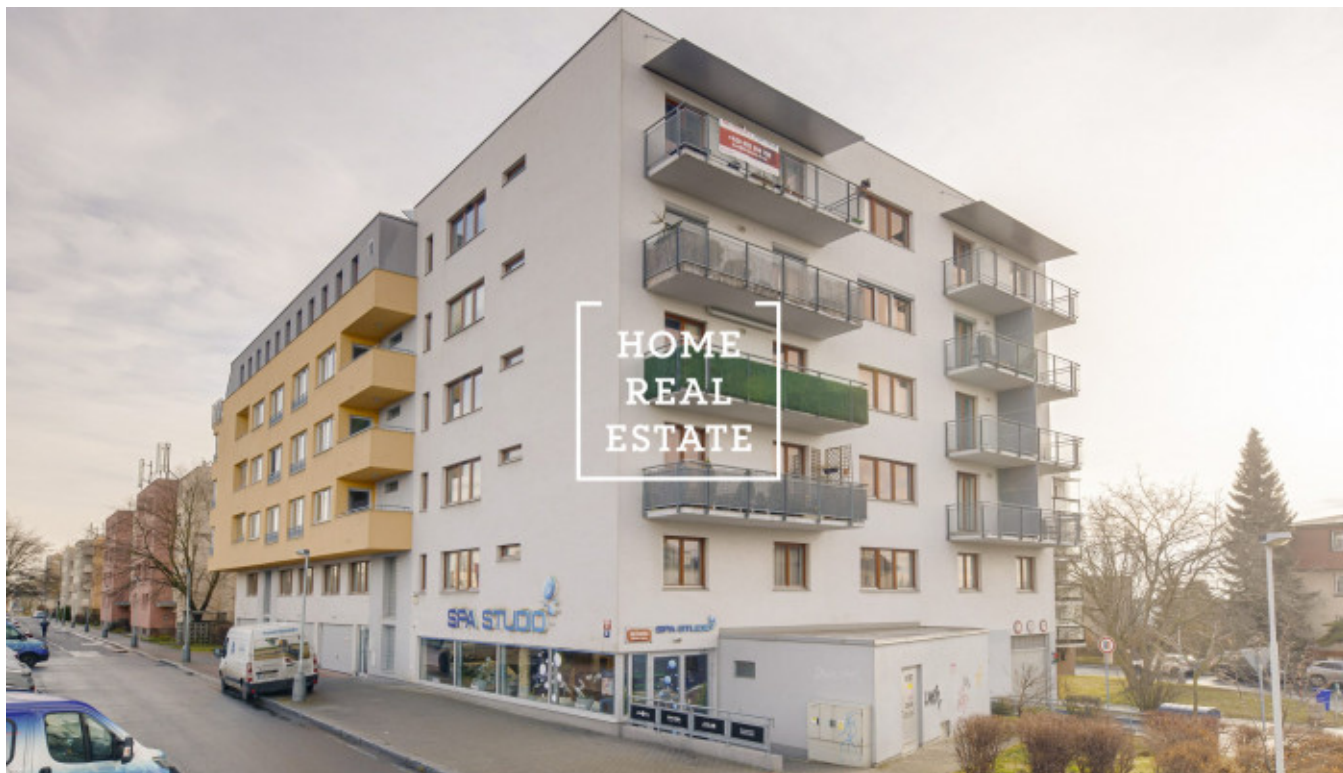

HOME
REAL
ESTATE

Rent flat 2+kk, 71 m2 - Bolívarova, Praha 6

Home Real Estate offers to rent a cozy apartment 2 + kk with the full area of 71 m², located in Prague 6 - Brevnov. Spacious and fully furnished apartment is situated on the 2nd floor of a brick building with an elevator. The comfort of the apartment consists a large room with a kitchen area and dining table, sofa and TV, which is equipped with speakers and a console. For relaxation and solitude there is a separate bedroom, with work area and balcony. The balcony overlooks onto the quiet residential courtyard. In the surroundings you will find excellent civic amenities and the possibility of relaxation in nature, because there are two city parks, hypermarket Kaufland and a few restaurants near. Also nearby is Charles University Medical Faculty and Motol Hospital. For athletes there is a cycling track and a golf club. Excellent transport accessibility - bus and tram stop Maly Brevnov are within walking distance (150 m), travel by bus to Hospital Motol (line A) takes only 8 minutes. Price: 19,000 CZK + utilities: 2,500 CZK + gas & electricity prices. Parking place is included in the price. Available now. For more information about this property or to arrange the viewings, just fill in the form below, and we will contact you as soon as possible to arrange a date of viewing of an apartment that will suit you.

ID	35208	Offer	Rental
Group	2+kk	Furnished	Furnished
Ownership	Personal	Usable area	71 m ²
Parking	Yes	City	Prague
District	Praha 6	City district	Břevnov
Status	Realized		