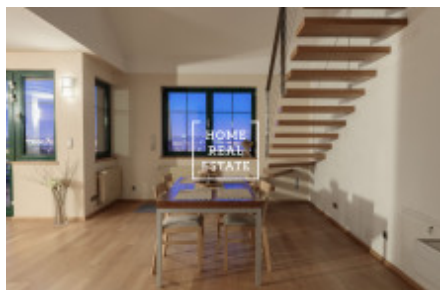

## Rent flat 3+kk, 140 m2 - Na stráži, Praha 8

The company "Home Real Estate" offers renting of luxury duplex apartment 3+kk with balcony, size of 140m<sup>2</sup>, situated in the locality of Prague 8 - Libeň. Comfortable apartment is located on the 3rd. ground floor. Downstairs are living room with a kitchen, which is equipped with all appliances, TV and table, bathroom with bath and shower. Upstairs are 2 bedrooms. Parking space. The apartment is located in a beautiful location of Prague 8, is very quiet place. The bus stop is in front of the house - "Čertův vršek", near of the metro station "C" Prosek. A beautiful view of the garden. The apartment is not suitable for a family with small children and with animals, the landlord apartment rent preferably to one tenant, or a quiet couple. Total price: 25 000,- Kč+ fixed charges 6000,- + deposit + commission For more information about this property or arrange a viewing please contact us or complete the form below, we will pay You.