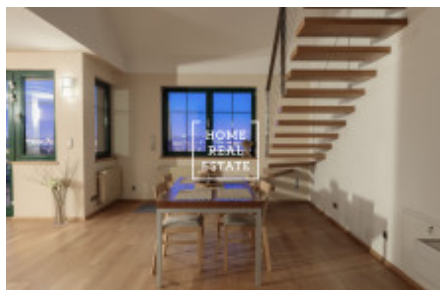

HOME
REAL
ESTATE

Rent flat 3+kk, 140 m2 - Na stráži, Praha 8

The company "Home Real Estate" offers renting of luxury duplex apartment 3+kk with balcony, size of 140m², situated in the locality of Prague 8 - Libeň. Comfortable apartment is located on the 3rd. ground floor. Downstairs are living room with a kitchen, which is equipped with all appliances, TV and table, bathroom with bath and shower. Upstairs are 2 bedrooms. Parking space. The apartment is located in a beautiful location of Prague 8, is very quiet place. The bus stop is in front of the house - "Čertův vršek", near of the metro station "C" Prosek. A beautiful view of the garden. The apartment is not suitable for a family with small children and with animals, the landlord apartment rent preferably to one tenant, or a quiet couple. Total price: 25 000,- Kč+ fixed charges 6000,- + deposit + commission For more information about this property or arrange a viewing please contact us or complete the form below, we will pay You.