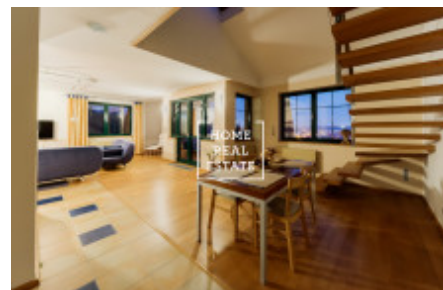

## Rent flat 3+kk, 140 m2 - Na stráži, Praha 8

The company "Home Real Estate" offers renting of luxury duplex apartment 3+kk with balcony, size of 140m<sup>2</sup>, situated in the locality of Prague 8 - Libeň. Comfortable apartment is located on the 3rd. ground floor. Downstairs are living room with a kitchen, which is equipped with all appliances, TV and table, bathroom with bath and shower. Upstairs are 2 bedrooms. Parking space. The apartment is located in a beautiful location of Prague 8, is very quiet place. The bus stop is in front of the house - "Čertův vršek", near of the metro station "C" Prosek. A beautiful view of the garden. The apartment is not suitable for a family with small children and with animals, the landlord apartment rent preferably to one tenant, or a quiet couple. Total price: 25 000,- Kč+ fixed charges 6000,- + deposit + commission For more information about this property or arrange a viewing please contact us or complete the form below, we will pay You.