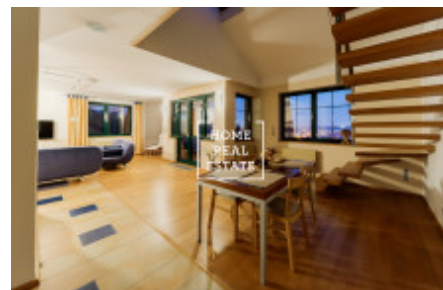

HOME
REAL
ESTATE

Rent flat 3+kk, 140 m2 - Na stráži, Praha 8

The company "Home Real Estate" offers renting of luxury duplex apartment 3+kk with balcony, size of 140m², situated in the locality of Prague 8 - Libeň. Comfortable apartment is located on the 3rd. ground floor. Downstairs are living room with a kitchen, which is equipped with all appliances, TV and table, bathroom with bath and shower. Upstairs are 2 bedrooms. Parking space. The apartment is located in a beautiful location of Prague 8, is very quiet place. The bus stop is in front of the house - "Čertův vršek", near of the metro station "C" Prosek. A beautiful view of the garden. The apartment is not suitable for a family with small children and with animals, the landlord apartment rent preferably to one tenant, or a quiet couple. Total price: 25 000,- Kč+ fixed charges 6000,- + deposit + commission For more information about this property or arrange a viewing please contact us or complete the form below, we will pay You.