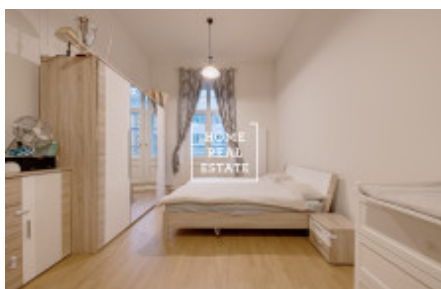

HOME
REAL
ESTATE

Rent flat 2+kk, 70 m² - Světova

ID
Offer
Group
Furnished
Ownership
Usable area
City
City district

[35185](#)
Rental
2+kk
Furnished
Personal
70 m²
[Prague](#)
[Libeň](#)