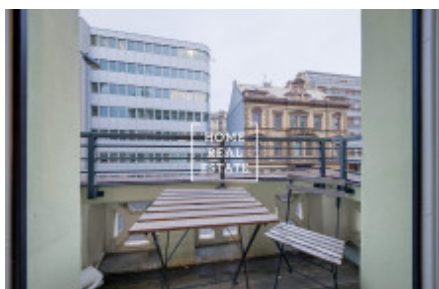

HOME
REAL
ESTATE

Rent flat 2+kk, 70 m² - Světova

ID
Offer
Group
Furnished
Ownership
Usable area
City
City district

[35185](#)
Rental
2+kk
Furnished
Personal
70 m²
[Prague](#)
[Libeň](#)