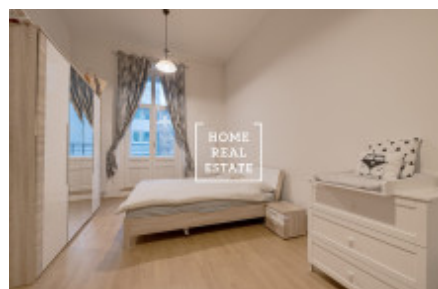

HOME
REAL
ESTATE

Rent flat 2+kk, 70 m² - Světova

ID
Offer
Group
Furnished
Ownership
Usable area
City
City district

[35185](#)
Rental
2+kk
Furnished
Personal
70 m²
[Prague](#)
[Libeň](#)