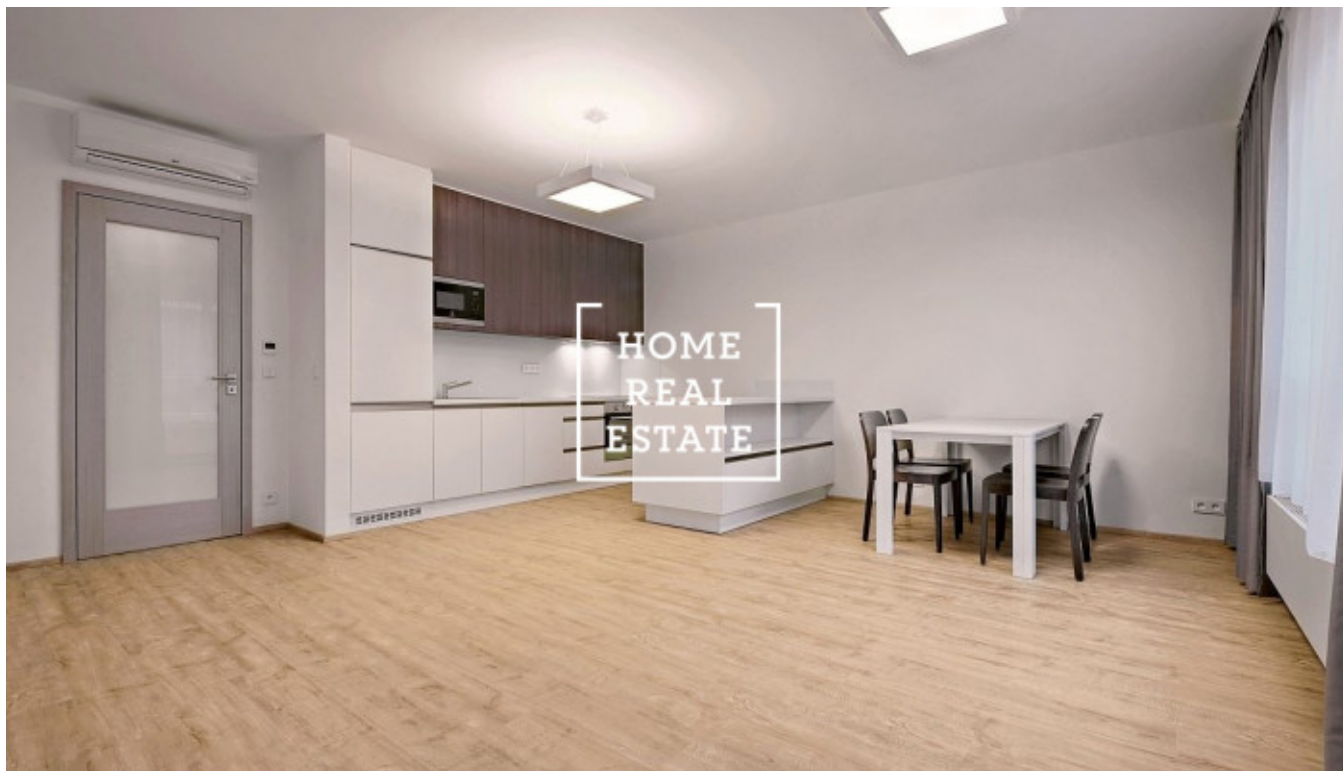

## Rent flat 2+kk, 68 m2 - Rybalkova, Praha 2

ID	<a href="#">35171</a>
Offer	Rental
Group	2+kk
Furnished	unfurnished
Ownership	Personal
Usable area	68 m <sup>2</sup>
Parking	Yes
City	<a href="#">Prague</a>
District	<a href="#">Praha 2</a>
City district	<a href="#">Vinohrady</a>