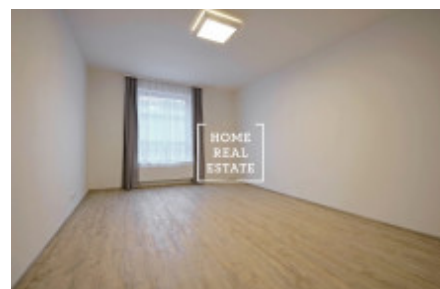

## Rent flat 2+kk, 68 m2 - Rybalkova, Praha 2

ID	<a href="#">35171</a>
Offer	Rental
Group	2+kk
Furnished	unfurnished
Ownership	Personal
Usable area	68 m <sup>2</sup>
Parking	Yes
City	<a href="#">Prague</a>
District	<a href="#">Praha 2</a>
City district	<a href="#">Vinohrady</a>