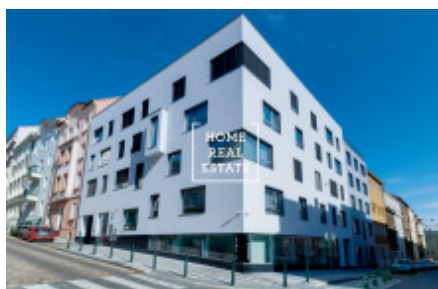

## Rent flat 2+kk, 68 m2 - Rybalkova, Praha 2

ID	<a href="#">35171</a>
Offer	Rental
Group	2+kk
Furnished	unfurnished
Ownership	Personal
Usable area	68 m <sup>2</sup>
Parking	Yes
City	<a href="#">Prague</a>
District	<a href="#">Praha 2</a>
City district	<a href="#">Vinohrady</a>