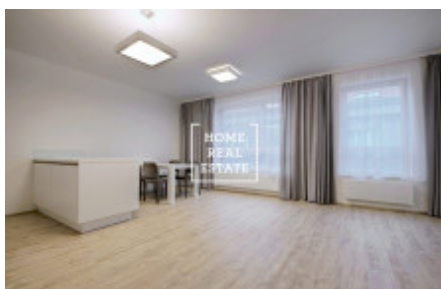

## Rent flat 2+kk, 68 m2 - Rybalkova, Praha 2

ID	<a href="#">35171</a>
Offer	Rental
Group	2+kk
Furnished	unfurnished
Ownership	Personal
Usable area	68 m <sup>2</sup>
Parking	Yes
City	<a href="#">Prague</a>
District	<a href="#">Praha 2</a>
City district	<a href="#">Vinohrady</a>