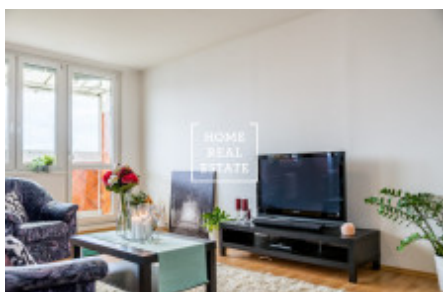

Rent flat 3+kk, 75 m2 - Nušlova

ID	35168	Offer	Rental
Group	3+kk	Furnished	Furnished
Ownership	Personal	Usable area	75 m ²
City	Prague	City district	Stodůlky
Status	Realized		