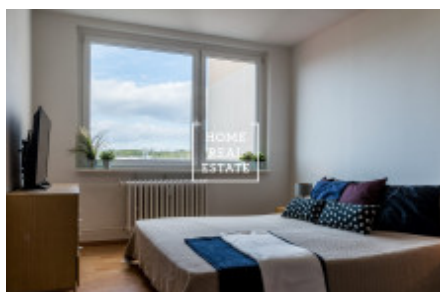

Rent flat 3+kk, 75 m2 - Nušlova

ID	35168	Offer	Rental
Group	3+kk	Furnished	Furnished
Ownership	Personal	Usable area	75 m ²
City	Prague	City district	Stodůlky
Status	Realized		