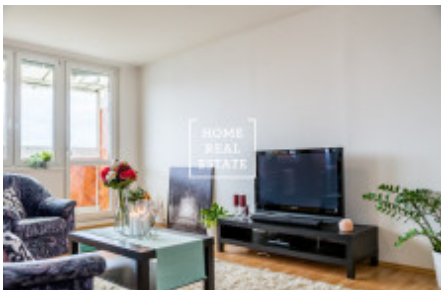

Rent flat 3+kk, 75 m2 - Nušlova

ID	35168	Offer	Rental
Group	3+kk	Furnished	Furnished
Ownership	Personal	Usable area	75 m ²
City	Prague	City district	Stodůlky
Status	Realized		