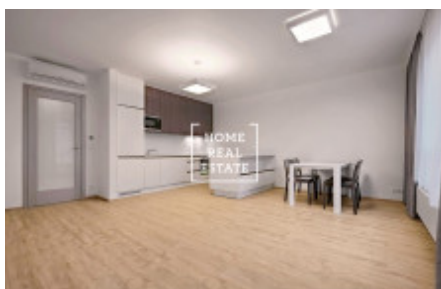

HOME
REAL
ESTATE

Rent flat 2+kk, 68 m² - Donská, Praha 2

ID
Offer
Group
Furnished
Ownership
Usable area
Parking
City
District
City district

[35167](#)
Rental
2+kk
unfurnished
Personal
68 m²
Yes
[Prague](#)
[Praha 2](#)
[Vršovice](#)