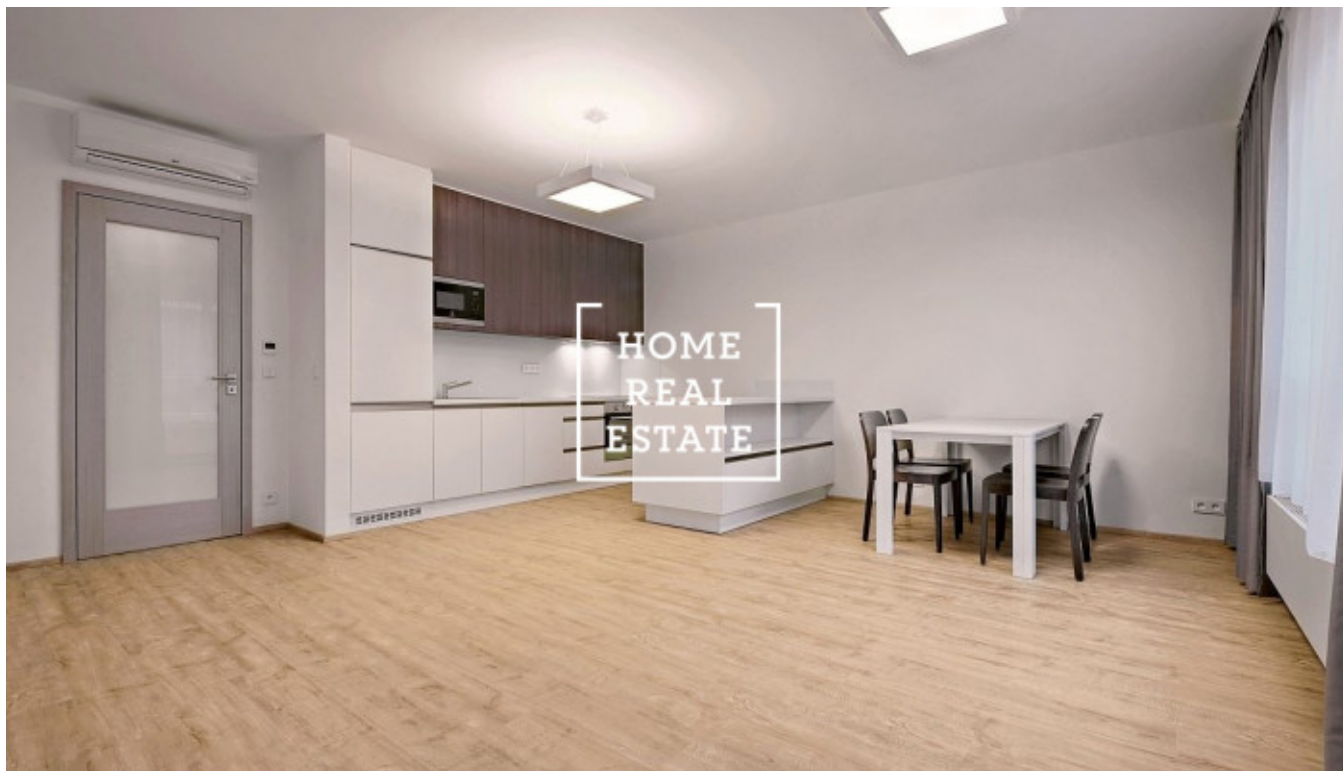

HOME
REAL
ESTATE

Rent flat 2+kk, 68 m² - Donská, Praha 2

ID
Offer
Group
Furnished
Ownership
Usable area
Parking
City
District
City district

[35167](#)
Rental
2+kk
unfurnished
Personal
68 m²
Yes
[Prague](#)
[Praha 2](#)
[Vršovice](#)