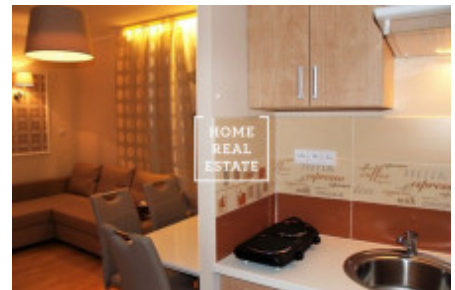

Sale flat 2+1, 76 m² - Volutová

ID	35164	Offer	Sale
Group	2+1	Furnished	Furnished
Ownership	Personal	Usable area	76 m ²
Parking	Yes	City	Prague
City district	Stodůlky	Status	Realized