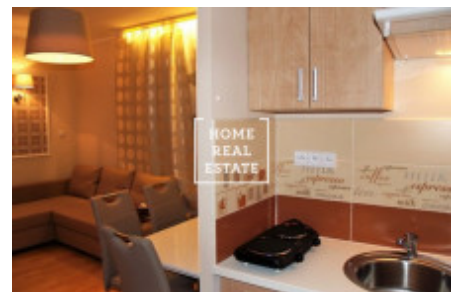

Sale flat 2+1, 76 m² - Volutová

ID	35164	Offer	Sale
Group	2+1	Furnished	Furnished
Ownership	Personal	Usable area	76 m ²
Parking	Yes	City	Prague
City district	Stodůlky	Status	Realized