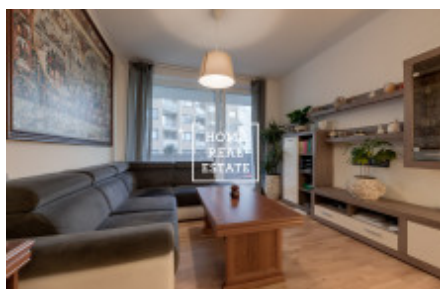

HOME
REAL
ESTATE

Rent flat 2+kk, 568 m² - Zakšínská

ID	35135	Offer	Rental
Group	2+kk	Furnished	Furnished
Ownership	Personal	Usable area	568 m ²
Parking	Yes	City	Prague
City district	Střížkov	Status	Realized