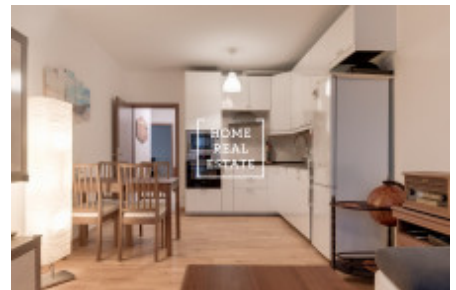

HOME
REAL
ESTATE

Rent flat 2+kk, 568 m2 - Zakšínská

ID	35135
Offer	Rental
Group	2+kk
Furnished	Furnished
Ownership	Personal
Usable area	568 m ²
Parking	Yes
City	Prague
City district	Střížkov