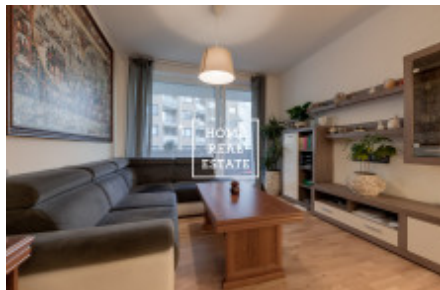

HOME
REAL
ESTATE

Rent flat 2+kk, 568 m2 - Zakšínská

ID	35135
Offer	Rental
Group	2+kk
Furnished	Furnished
Ownership	Personal
Usable area	568 m ²
Parking	Yes
City	Prague
City district	Střížkov