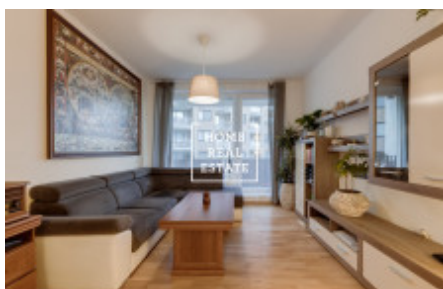

HOME
REAL
ESTATE

Rent flat 2+kk, 568 m² - Zakšínská

| | | | |
|---------------|--------------------------|-------------|------------------------|
| ID | 35135 | Offer | Rental |
| Group | 2+kk | Furnished | Furnished |
| Ownership | Personal | Usable area | 568 m ² |
| Parking | Yes | City | Prague |
| City district | Střížkov | Status | Realized |