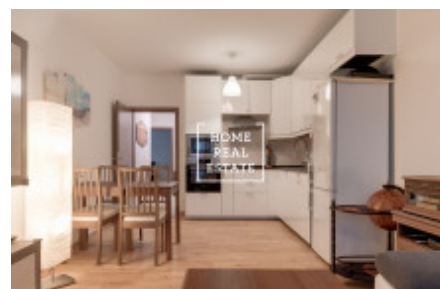

HOME
REAL
ESTATE

Rent flat 2+kk, 568 m² - Zakšínská

ID	35135	Offer	Rental
Group	2+kk	Furnished	Furnished
Ownership	Personal	Usable area	568 m ²
Parking	Yes	City	Prague
City district	Střížkov	Status	Realized