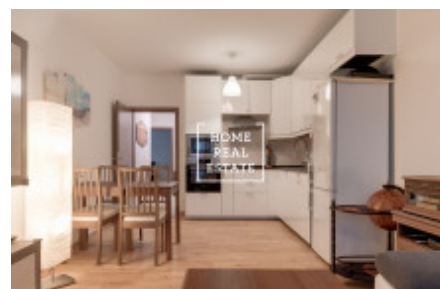

HOME
REAL
ESTATE

Rent flat 2+kk, 568 m² - Zakšínská

| | | | |
|---------------|--------------------------|-------------|------------------------|
| ID | 35135 | Offer | Rental |
| Group | 2+kk | Furnished | Furnished |
| Ownership | Personal | Usable area | 568 m ² |
| Parking | Yes | City | Prague |
| City district | Střížkov | Status | Realized |