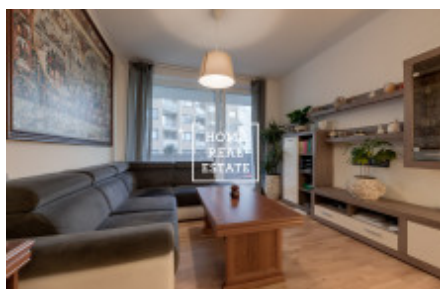

HOME
REAL
ESTATE

Rent flat 2+kk, 568 m² - Zakšínská

| | | | |
|---------------|--------------------------|-------------|------------------------|
| ID | 35135 | Offer | Rental |
| Group | 2+kk | Furnished | Furnished |
| Ownership | Personal | Usable area | 568 m ² |
| Parking | Yes | City | Prague |
| City district | Střížkov | Status | Realized |