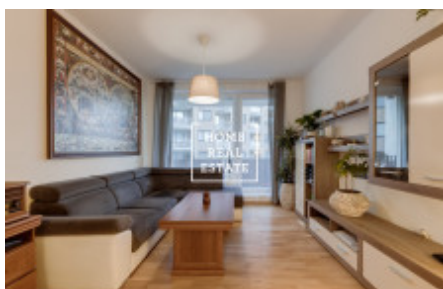

HOME
REAL
ESTATE

Rent flat 2+kk, 568 m² - Zakšínská

ID	35135	Offer	Rental
Group	2+kk	Furnished	Furnished
Ownership	Personal	Usable area	568 m ²
Parking	Yes	City	Prague
City district	Střížkov	Status	Realized