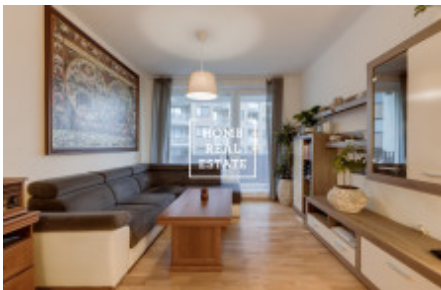

HOME
REAL
ESTATE

Rent flat 2+kk, 568 m2 - Zakšínská

ID	35135
Offer	Rental
Group	2+kk
Furnished	Furnished
Ownership	Personal
Usable area	568 m ²
Parking	Yes
City	Prague
City district	Střížkov