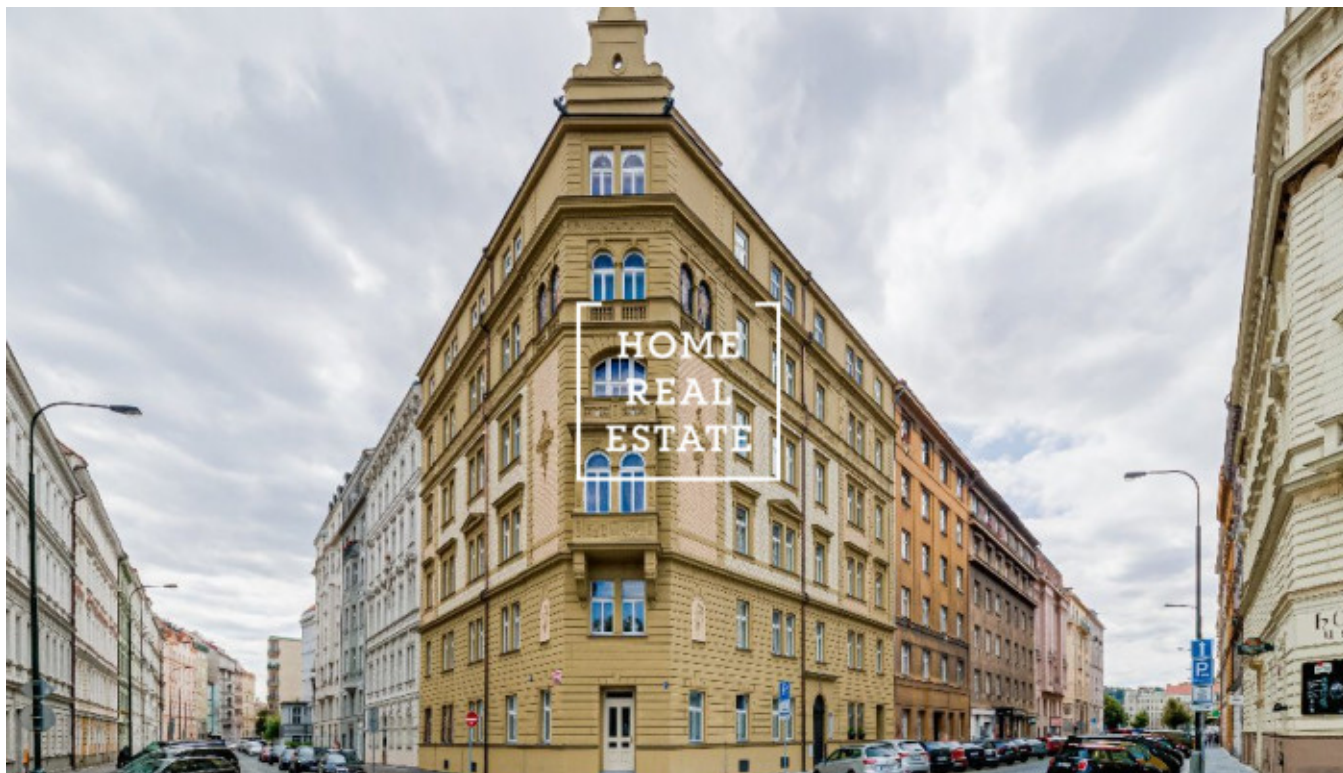

HOME
REAL
ESTATE

Sale flat 3+kk, 7754 m² - Trojická, Praha 2

ID	35130	Offer	Sale
Group	3+kk	Furnished	Furnished
Ownership	Personal	Usable area	7754 m ²
City	Prague	District	Praha 2
City district	Nové Město	Status	Realized