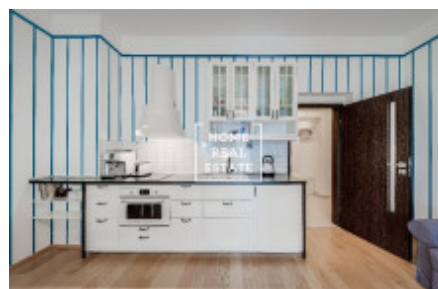

HOME
REAL
ESTATE

Sale flat 3+kk, 7754 m² - Trojická, Praha 2

ID	35130	Offer	Sale
Group	3+kk	Furnished	Furnished
Ownership	Personal	Usable area	7754 m ²
City	Prague	District	Praha 2
City district	Nové Město	Status	Realized