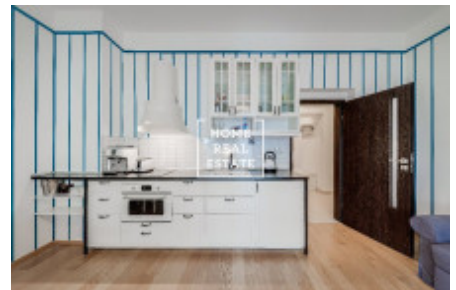

HOME
REAL
ESTATE

Sale flat 3+kk, 7754 m² - Trojická, Praha 2

ID	35130	Offer	Sale
Group	3+kk	Furnished	Furnished
Ownership	Personal	Usable area	7754 m ²
City	Prague	District	Praha 2
City district	Nové Město	Status	Realized