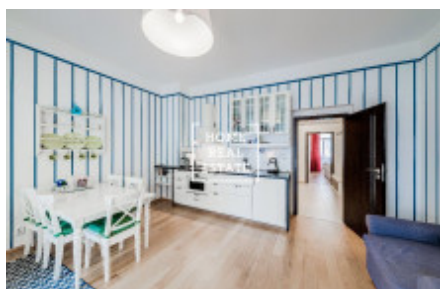

HOME
REAL
ESTATE

Sale flat 3+kk, 7754 m² - Trojická, Praha 2

ID	35130	Offer	Sale
Group	3+kk	Furnished	Furnished
Ownership	Personal	Usable area	7754 m ²
City	Prague	District	Praha 2
City district	Nové Město	Status	Realized