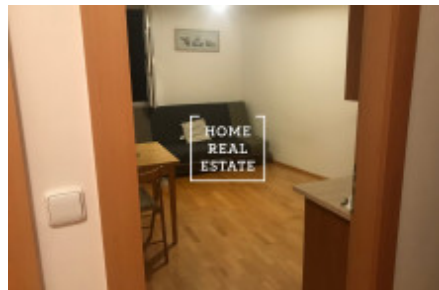

## Rent flat 2+kk, 46 m<sup>2</sup> - Nepilova, Praha 9

ID	<a href="#">35125</a>	Offer	Rental
Group	2+kk	Furnished	Furnished
Ownership	Personal	Usable area	46 m <sup>2</sup>
City	<a href="#">Prague</a>	District	<a href="#">Praha 9</a>
City district	<a href="#">Vysočany</a>	Status	Realized