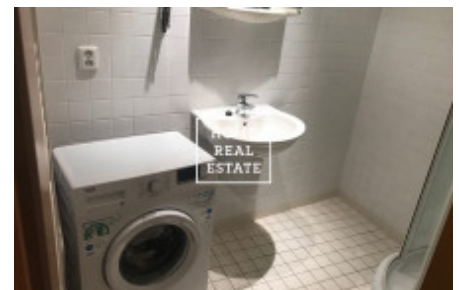

Rent flat 2+kk, 46 m² - Nepilova, Praha 9

ID
Offer
Group
Furnished
Ownership
Usable area
City
District
City district

[35125](#)
Rental
2+kk
Furnished
Personal
46 m²
[Prague](#)
[Praha 9](#)
[Vysočany](#)