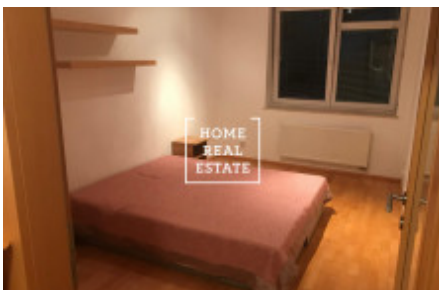

Rent flat 2+kk, 46 m² - Nepilova, Praha 9

ID	35125	Offer	Rental
Group	2+kk	Furnished	Furnished
Ownership	Personal	Usable area	46 m ²
City	Prague	District	Praha 9
City district	Vysočany	Status	Realized