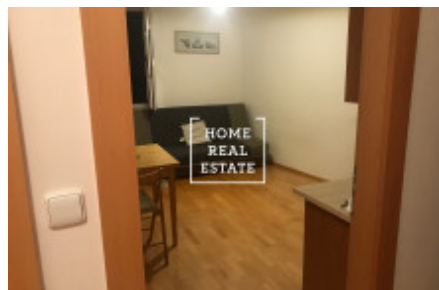

Rent flat 2+kk, 46 m² - Nepilova, Praha 9

ID	35125	Offer	Rental
Group	2+kk	Furnished	Furnished
Ownership	Personal	Usable area	46 m ²
City	Prague	District	Praha 9
City district	Vysočany	Status	Realized