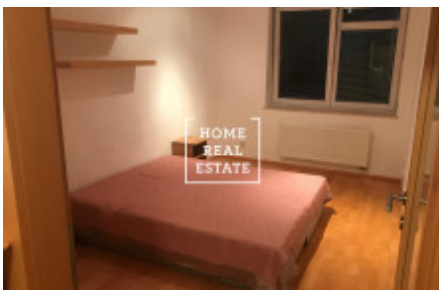

Rent flat 2+kk, 46 m² - Nepilova, Praha 9

ID
Offer
Group
Furnished
Ownership
Usable area
City
District
City district

[35125](#)
Rental
2+kk
Furnished
Personal
46 m²
[Prague](#)
[Praha 9](#)
[Vysočany](#)