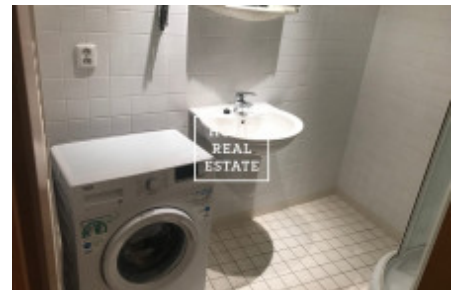

Rent flat 2+kk, 46 m² - Nepilova, Praha 9

ID	35125	Offer	Rental
Group	2+kk	Furnished	Furnished
Ownership	Personal	Usable area	46 m ²
City	Prague	District	Praha 9
City district	Vysočany	Status	Realized