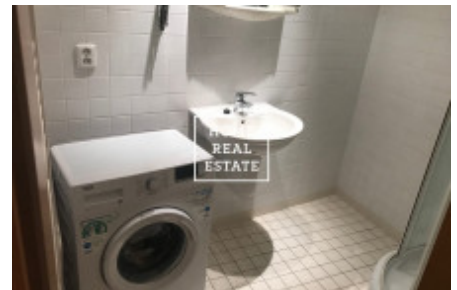

## Rent flat 2+kk, 46 m<sup>2</sup> - Nepilova, Praha 9

ID	<a href="#">35125</a>	Offer	Rental
Group	2+kk	Furnished	Furnished
Ownership	Personal	Usable area	46 m <sup>2</sup>
City	<a href="#">Prague</a>	District	<a href="#">Praha 9</a>
City district	<a href="#">Vysočany</a>	Status	Realized