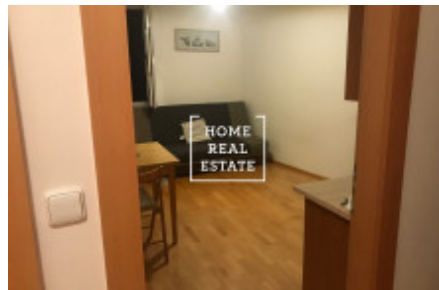

Rent flat 2+kk, 46 m² - Nepilova, Praha 9

ID	35125	Offer	Rental
Group	2+kk	Furnished	Furnished
Ownership	Personal	Usable area	46 m ²
City	Prague	District	Praha 9
City district	Vysočany	Status	Realized