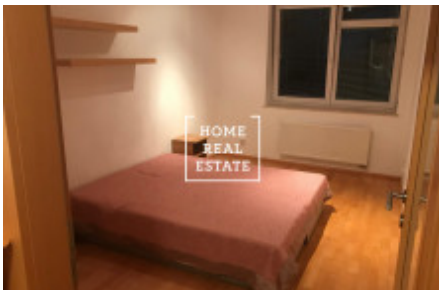

## Rent flat 2+kk, 46 m<sup>2</sup> - Nepilova, Praha 9

ID	<a href="#">35125</a>	Offer	Rental
Group	2+kk	Furnished	Furnished
Ownership	Personal	Usable area	46 m <sup>2</sup>
City	<a href="#">Prague</a>	District	<a href="#">Praha 9</a>
City district	<a href="#">Vysočany</a>	Status	Realized