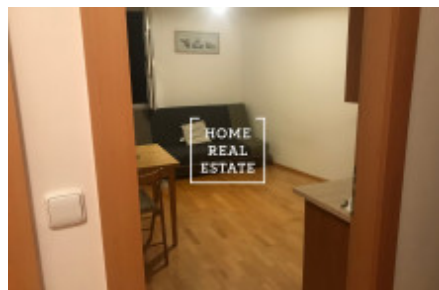

Rent flat 2+kk, 46 m² - Nepilova, Praha 9

ID
Offer
Group
Furnished
Ownership
Usable area
City
District
City district

[35125](#)
Rental
2+kk
Furnished
Personal
46 m²
[Prague](#)
[Praha 9](#)
[Vysočany](#)