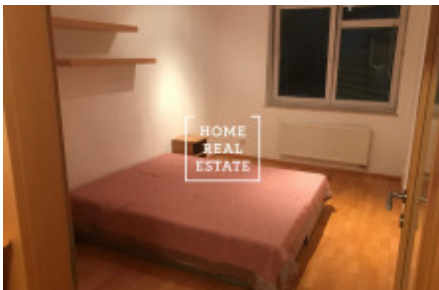

Rent flat 2+kk, 46 m² - Nepilova, Praha 9

ID	35125	Offer	Rental
Group	2+kk	Furnished	Furnished
Ownership	Personal	Usable area	46 m ²
City	Prague	District	Praha 9
City district	Vysočany	Status	Realized