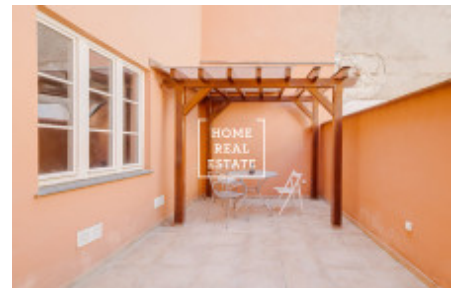

HOME
REAL
ESTATE

Rent flat 2+kk, 50 m2 - Mostecká, Praha 1

!! This flat cannot be used for short-term rent purposes !! „Home Real Estate“ offers to rent a 1-bedroom flat with the full area of 50 m² and a terrace, situated in the heart of the historical part of Prague - Mala Strana. This fully furnished flat is situated on the 1st floor of a reconstructed historical building just near the famous Charles bridge. The flat layout includes large living room with kitchen unit equipped with all necessary electronic devices, bedroom with double bed and wardrobe, and bathroom with shower, sink, toilet and washing machine. Besides dining zone with dinner table, living room also includes couch, tv and coffee table. This light and spacious flat was fully reconstructed with preserving the original historical elements, such as painted wooden joists and furniture. This design created a unique look of the flat, which combines modern style with the romantic atmosphere of the old Prague. Despite being situated in a frequented touristic street, the flat is oriented to the calm backyard, so it is really quiet. You will find plenty of restaurants, bars, cafes and Žabka food store nearby. Tram station Malostranské náměstí is just 1 minute-walk away from the flat and it takes a few minutes to get to the Malostranská metro station, Národní třída or Anděl with shopping malls and all necessary public amenities. Price: 22.500 CZK for rent +3.500 CZK for utilities (fixed price) To get more information about this property or to arrange a viewing, please contact us or fill in the form below, we will be glad to help you!