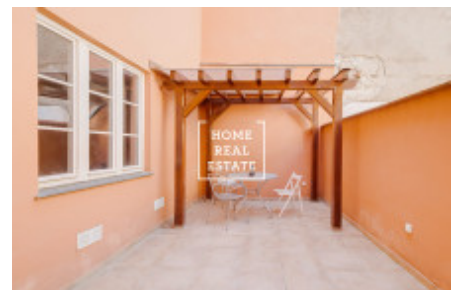

HOME
REAL
ESTATE

Rent flat 2+kk, 50 m2 - Mostecká, Praha 1

!! This flat cannot be used for short-term rent purposes !! „Home Real Estate“ offers to rent a 1-bedroom flat with the full area of 50 m² and a terrace, situated in the heart of the historical part of Prague - Mala Strana. This fully furnished flat is situated on the 1st floor of a reconstructed historical building just near the famous Charles bridge. The flat layout includes large living room with kitchen unit equipped with all necessary electronic devices, bedroom with double bed and wardrobe, and bathroom with shower, sink, toilet and washing machine. Besides dining zone with dinner table, living room also includes couch, tv and coffee table. This light and spacious flat was fully reconstructed with preserving the original historical elements, such as painted wooden joists and furniture. This design created a unique look of the flat, which combines modern style with the romantic atmosphere of the old Prague. Despite being situated in a frequented touristic street, the flat is oriented to the calm backyard, so it is really quiet. You will find plenty of restaurants, bars, cafes and Žabka food store nearby. Tram station Malostranské náměstí is just 1 minute-walk away from the flat and it takes a few minutes to get to the Malostranská metro station, Národní třída or Anděl with shopping malls and all necessary public amenities. Price: 22.500 CZK for rent +3.500 CZK for utilities (fixed price) To get more information about this property or to arrange a viewing, please contact us or fill in the form below, we will be glad to help you!