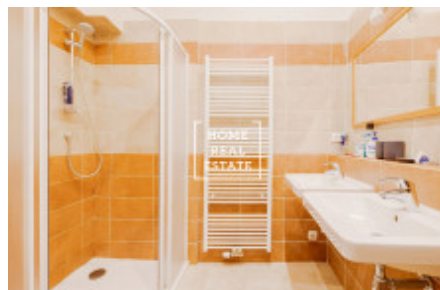

HOME
REAL
ESTATE

Rent flat 2+kk, 50 m2 - Mostecká, Praha 1

!! This flat cannot be used for short-term rent purposes !! „Home Real Estate“ offers to rent a 1-bedroom flat with the full area of 50 m² and a terrace, situated in the heart of the historical part of Prague - Mala Strana. This fully furnished flat is situated on the 1st floor of a reconstructed historical building just near the famous Charles bridge. The flat layout includes large living room with kitchen unit equipped with all necessary electronic devices, bedroom with double bed and wardrobe, and bathroom with shower, sink, toilet and washing machine. Besides dining zone with dinner table, living room also includes couch, tv and coffee table. This light and spacious flat was fully reconstructed with preserving the original historical elements, such as painted wooden joists and furniture. This design created a unique look of the flat, which combines modern style with the romantic atmosphere of the old Prague. Despite being situated in a frequented touristic street, the flat is oriented to the calm backyard, so it is really quiet. You will find plenty of restaurants, bars, cafes and Žabka food store nearby. Tram station Malostranské náměstí is just 1 minute-walk away from the flat and it takes a few minutes to get to the Malostranská metro station, Národní třída or Anděl with shopping malls and all necessary public amenities. Price: 22.500 CZK for rent +3.500 CZK for utilities (fixed price) To get more information about this property or to arrange a viewing, please contact us or fill in the form below, we will be glad to help you!