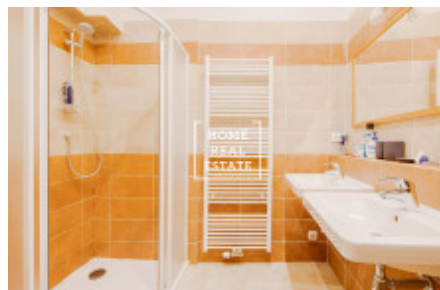

## Rent flat 2+kk, 50 m2 - Mostecká, Praha 1

ID	<a href="#">35072</a>
Offer	Rental
Group	2+kk
Furnished	Furnished
Ownership	Personal
Usable area	50 m <sup>2</sup>
City	<a href="#">Prague</a>
District	<a href="#">Praha 1</a>
City district	<a href="#">Malá Strana</a>