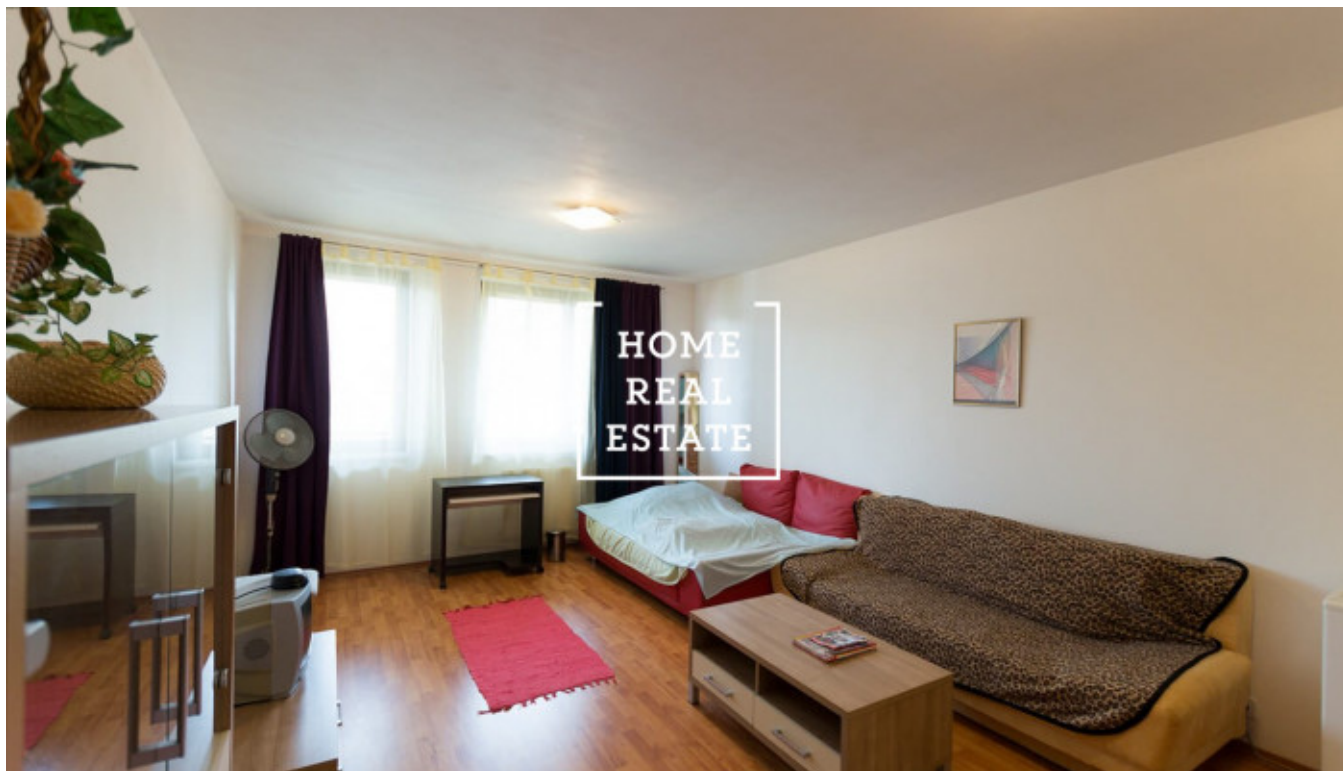

HOME
REAL
ESTATE

Sale flat 1+kk, 37 m² - Na Slatince, Praha 10

ID	35066	Offer	Sale
Group	1+kk	Furnished	Furnished
Ownership	Personal	Usable area	37 m ²
City	Prague	District	Praha 10
City district	Záběhlice	Status	Realized