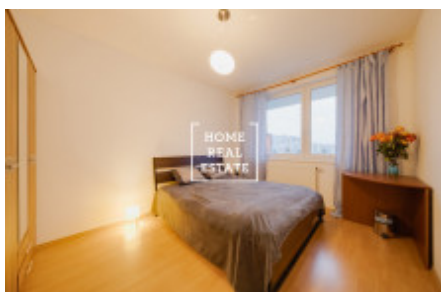

Rent flat 2+kk, 62 m² - Jurkovičova, Praha 4

ID	35059	Offer	Rental
Group	2+kk	Furnished	unfurnished
Location	Jurkovičova	Ownership	Personal
Usable area	62 m ²	Parking	Yes
City	Prague	District	Praha 4
City district	Háje	Status	Realized