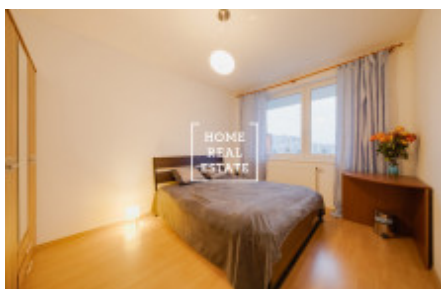

Rent flat 2+kk, 62 m² - Jurkovičova, Praha 4

ID	35059	Offer	Rental
Group	2+kk	Furnished	unfurnished
Location	Jurkovičova	Ownership	Personal
Usable area	62 m ²	Parking	Yes
City	Prague	District	Praha 4
City district	Háje	Status	Realized