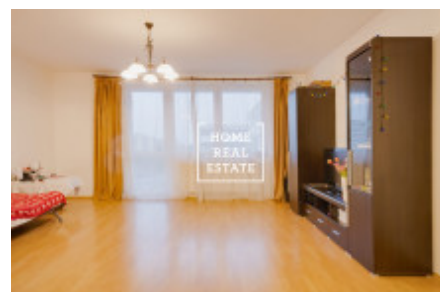

Rent flat 2+kk, 62 m² - Jurkovičova, Praha 4

ID	35059	Offer	Rental
Group	2+kk	Furnished	unfurnished
Location	Jurkovičova	Ownership	Personal
Usable area	62 m ²	Parking	Yes
City	Prague	District	Praha 4
City district	Háje	Status	Realized