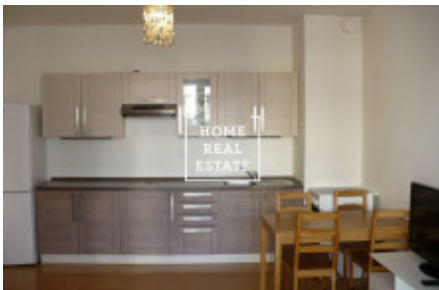

## Rent flat 1+kk, 35 m2 - Vladycká

ID	<a href="#">35041</a>
Offer	Rental
Group	1+kk
Furnished	Furnished
Ownership	Personal
Usable area	35 m <sup>2</sup>
Parking	Yes
City	<a href="#">Prague</a>
City district	<a href="#">Hostivař</a>