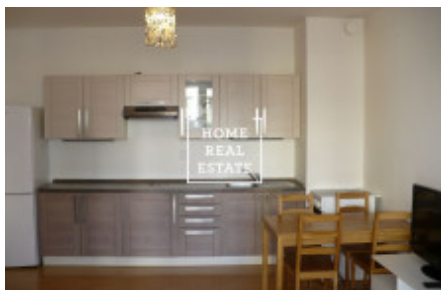

## Rent flat 1+kk, 35 m2 - Vladycká

ID	<a href="#">35041</a>	Offer	Rental
Group	1+kk	Furnished	Furnished
Ownership	Personal	Usable area	35 m <sup>2</sup>
Parking	Yes	City	<a href="#">Prague</a>
City district	<a href="#">Hostivař</a>	Status	Realized