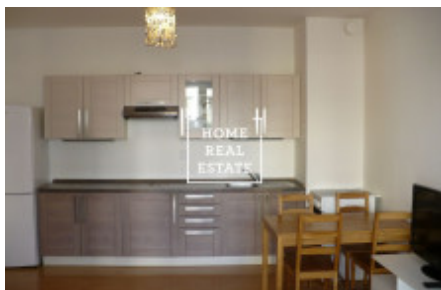

Rent flat 1+kk, 35 m2 - Vladycká

ID	35041	Offer	Rental
Group	1+kk	Furnished	Furnished
Ownership	Personal	Usable area	35 m ²
Parking	Yes	City	Prague
City district	Hostivař	Status	Realized