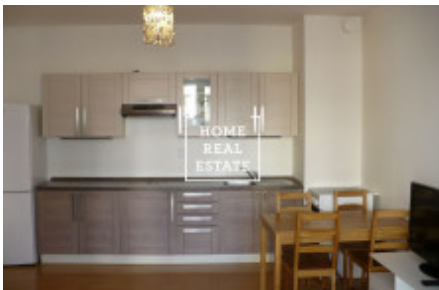

Rent flat 1+kk, 35 m2 - Vladycká

ID	35041	Offer	Rental
Group	1+kk	Furnished	Furnished
Ownership	Personal	Usable area	35 m ²
Parking	Yes	City	Prague
City district	Hostivař	Status	Realized