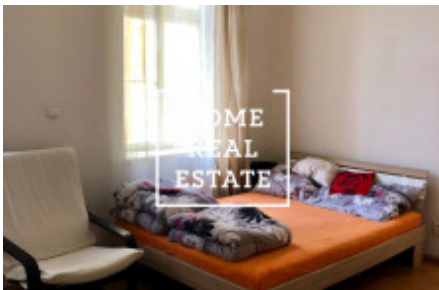

Rent flat 1+kk, 40 m2 - Tábořská, Praha 4

ID	35034	Offer	Rental
Group	1+kk	Furnished	Furnished
Ownership	Personal	Usable area	40 m ²
City	Prague	District	Praha 4
City district	Nusle	Status	Realized