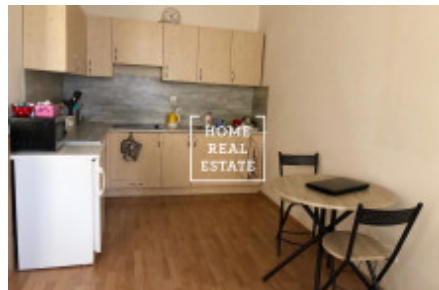

Rent flat 1+kk, 40 m2 - Tábořská, Praha 4

ID	35034	Offer	Rental
Group	1+kk	Furnished	Furnished
Ownership	Personal	Usable area	40 m ²
City	Prague	District	Praha 4
City district	Nusle	Status	Realized