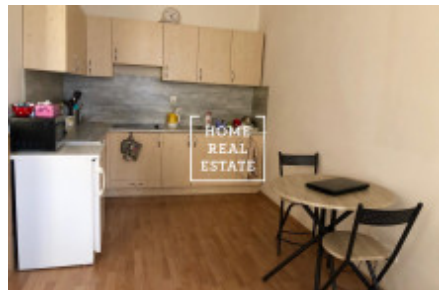

## Rent flat 1+kk, 40 m2 - Tábořská, Praha 4

ID	<a href="#">35034</a>	Offer	Rental
Group	1+kk	Furnished	Furnished
Ownership	Personal	Usable area	40 m <sup>2</sup>
City	<a href="#">Prague</a>	District	<a href="#">Praha 4</a>
City district	<a href="#">Nusle</a>	Status	Realized