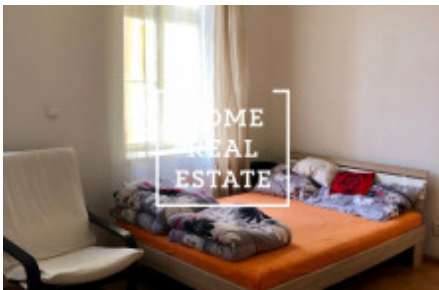

## Rent flat 1+kk, 40 m2 - Tábořská, Praha 4

ID	<a href="#">35034</a>	Offer	Rental
Group	1+kk	Furnished	Furnished
Ownership	Personal	Usable area	40 m <sup>2</sup>
City	<a href="#">Prague</a>	District	<a href="#">Praha 4</a>
City district	<a href="#">Nusle</a>	Status	Realized