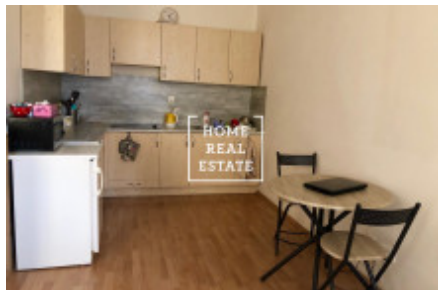

Rent flat 1+kk, 40 m2 - Tábořská, Praha 4

ID	35034	Offer	Rental
Group	1+kk	Furnished	Furnished
Ownership	Personal	Usable area	40 m ²
City	Prague	District	Praha 4
City district	Nusle	Status	Realized