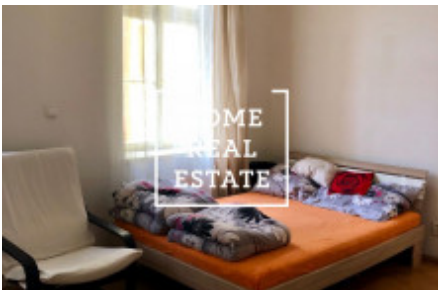

Rent flat 1+kk, 40 m2 - Tábořská, Praha 4

ID	35034	Offer	Rental
Group	1+kk	Furnished	Furnished
Ownership	Personal	Usable area	40 m ²
City	Prague	District	Praha 4
City district	Nusle	Status	Realized