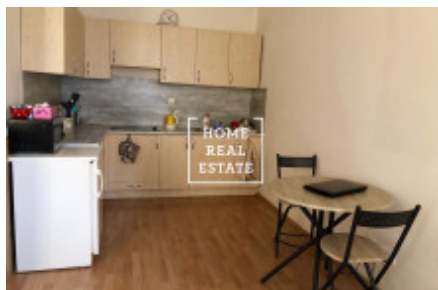

Rent flat 1+kk, 40 m2 - Tábořská, Praha 4

ID	35034	Offer	Rental
Group	1+kk	Furnished	Furnished
Ownership	Personal	Usable area	40 m ²
City	Prague	District	Praha 4
City district	Nusle	Status	Realized