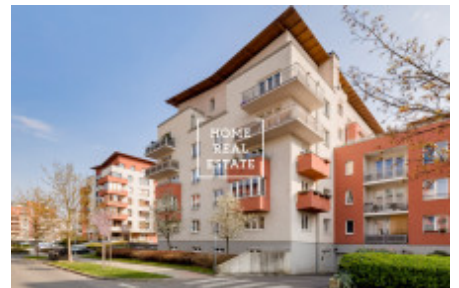

## Rent flat 1+kk, 35 m2 - Mattioliho, Praha 10

ID	<a href="#">35026</a>	Offer	Rental
Group	1+kk	Furnished	Furnished
Ownership	Personal	Usable area	35 m <sup>2</sup>
Parking	Yes	City	<a href="#">Prague</a>
District	<a href="#">Praha 10</a>	City district	<a href="#">Záběhlice</a>
Status	Realized		