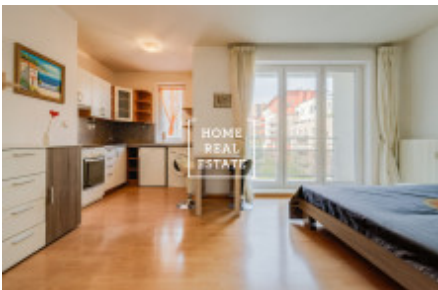

## Rent flat 1+kk, 35 m2 - Mattioliho, Praha 10

ID	<a href="#">35026</a>	Offer	Rental
Group	1+kk	Furnished	Furnished
Ownership	Personal	Usable area	35 m <sup>2</sup>
Parking	Yes	City	<a href="#">Prague</a>
District	<a href="#">Praha 10</a>	City district	<a href="#">Záběhlice</a>
Status	Realized		