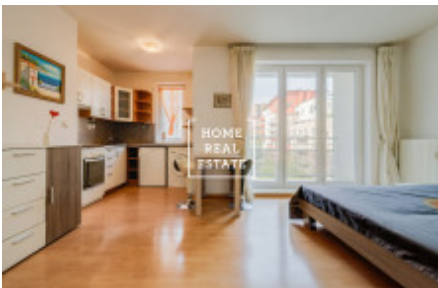

## Rent flat 1+kk, 35 m2 - Mattioliho, Praha 10

ID	<a href="#">35026</a>	Offer	Rental
Group	1+kk	Furnished	Furnished
Ownership	Personal	Usable area	35 m <sup>2</sup>
Parking	Yes	City	<a href="#">Prague</a>
District	<a href="#">Praha 10</a>	City district	<a href="#">Záběhlice</a>
Status	Realized		