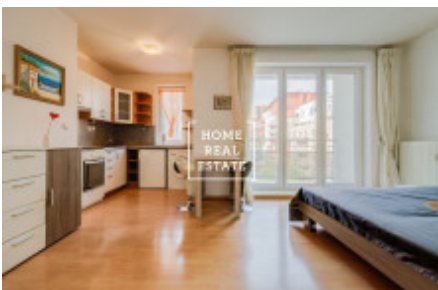

Rent flat 1+kk, 35 m2 - Mattioliho, Praha 10

ID	35026	Offer	Rental
Group	1+kk	Furnished	Furnished
Ownership	Personal	Usable area	35 m ²
Parking	Yes	City	Prague
District	Praha 10	City district	Záběhlice
Status	Realized		