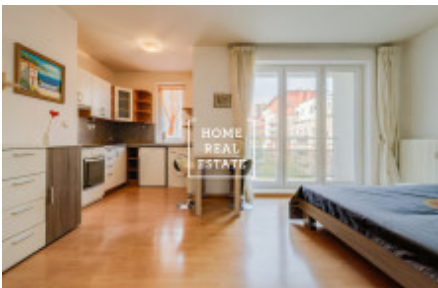

Rent flat 1+kk, 35 m2 - Mattioliho, Praha 10

ID	35026	Offer	Rental
Group	1+kk	Furnished	Furnished
Ownership	Personal	Usable area	35 m ²
Parking	Yes	City	Prague
District	Praha 10	City district	Záběhlce
Status	Realized		