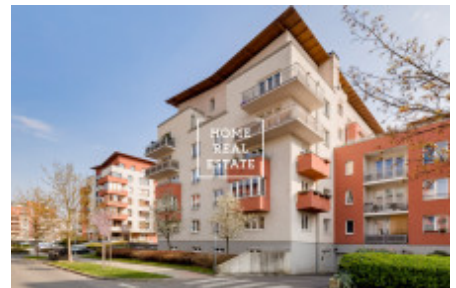

Rent flat 1+kk, 35 m2 - Mattioliho, Praha 10

ID	35026	Offer	Rental
Group	1+kk	Furnished	Furnished
Ownership	Personal	Usable area	35 m ²
Parking	Yes	City	Prague
District	Praha 10	City district	Záběhlce
Status	Realized		