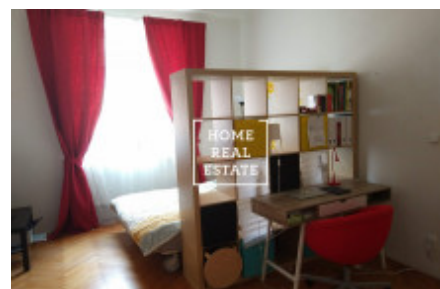

## Rent flat 2+kk, 46 m<sup>2</sup> - Písecká, Praha 3

ID	<a href="#">35022</a>	Offer	Rental
Group	2+kk	Furnished	Furnished
Ownership	Personal	Usable area	46 m <sup>2</sup>
City	<a href="#">Prague</a>	District	<a href="#">Praha 3</a>
City district	<a href="#">Vinohrady</a>	Status	Realized