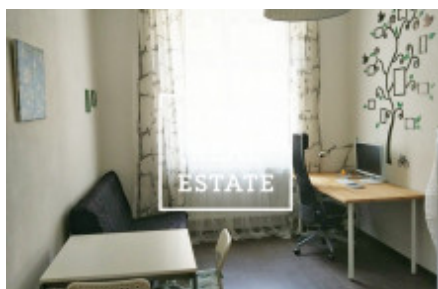

Rent flat 2+kk, 46 m2 - Písecká, Praha 3

ID	35022	Offer	Rental
Group	2+kk	Furnished	Furnished
Ownership	Personal	Usable area	46 m ²
City	Prague	District	Praha 3
City district	Vinohrady	Status	Realized