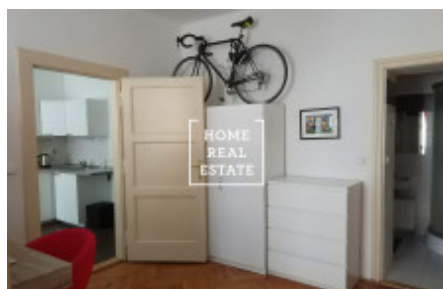

HOME
REAL
ESTATE

Rent flat 2+kk, 46 m² - Písecká, Praha 3

ID	35022	Offer	Rental
Group	2+kk	Furnished	Furnished
Ownership	Personal	Usable area	46 m ²
City	Prague	District	Praha 3
City district	Vinohrady	Status	Realized