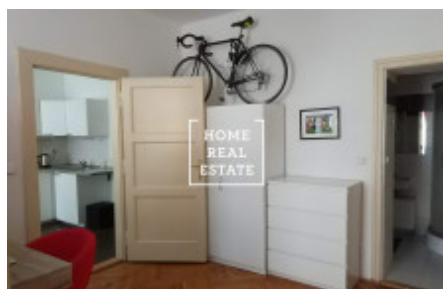

Rent flat 2+kk, 46 m2 - Písecká, Praha 3

ID	35022	Offer	Rental
Group	2+kk	Furnished	Furnished
Ownership	Personal	Usable area	46 m ²
City	Prague	District	Praha 3
City district	Vinohrady	Status	Realized