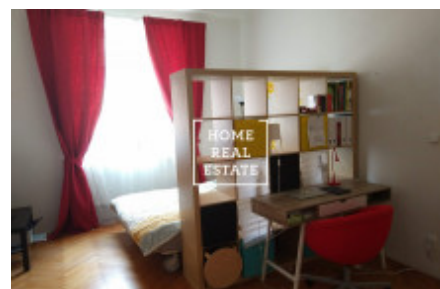

Rent flat 2+kk, 46 m2 - Písecká, Praha 3

ID	35022	Offer	Rental
Group	2+kk	Furnished	Furnished
Ownership	Personal	Usable area	46 m ²
City	Prague	District	Praha 3
City district	Vinohrady	Status	Realized