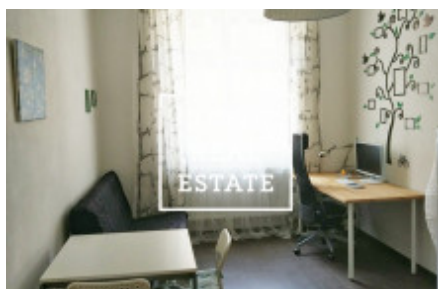

HOME
REAL
ESTATE

Rent flat 2+kk, 46 m² - Písecká, Praha 3

ID	35022	Offer	Rental
Group	2+kk	Furnished	Furnished
Ownership	Personal	Usable area	46 m ²
City	Prague	District	Praha 3
City district	Vinohrady	Status	Realized