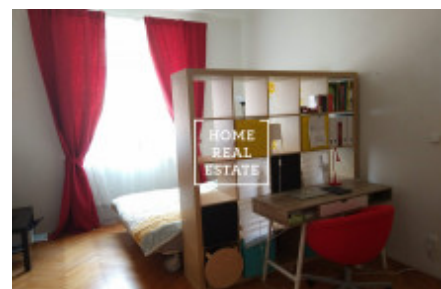

Rent flat 2+kk, 46 m² - Písecká, Praha 3

ID	35022	Offer	Rental
Group	2+kk	Furnished	Furnished
Ownership	Personal	Usable area	46 m ²
City	Prague	District	Praha 3
City district	Vinohrady	Status	Realized