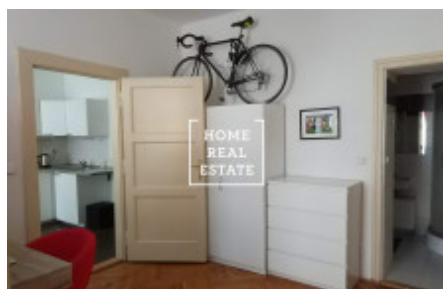

Rent flat 2+kk, 46 m² - Písecká, Praha 3

ID	35022	Offer	Rental
Group	2+kk	Furnished	Furnished
Ownership	Personal	Usable area	46 m ²
City	Prague	District	Praha 3
City district	Vinohrady	Status	Realized