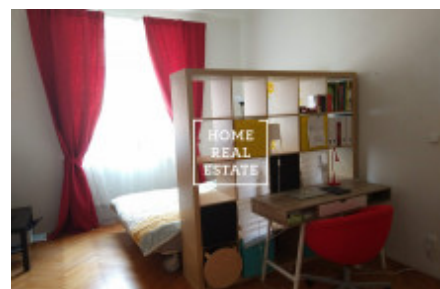

HOME
REAL
ESTATE

Rent flat 2+kk, 46 m² - Písecká, Praha 3

ID	35022	Offer	Rental
Group	2+kk	Furnished	Furnished
Ownership	Personal	Usable area	46 m ²
City	Prague	District	Praha 3
City district	Vinohrady	Status	Realized