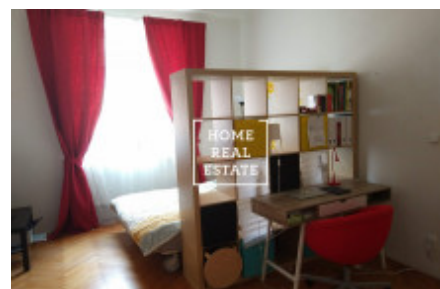

Rent flat 2+kk, 46 m² - Písecká, Praha 3

ID	35022	Offer	Rental
Group	2+kk	Furnished	Furnished
Ownership	Personal	Usable area	46 m ²
City	Prague	District	Praha 3
City district	Vinohrady	Status	Realized