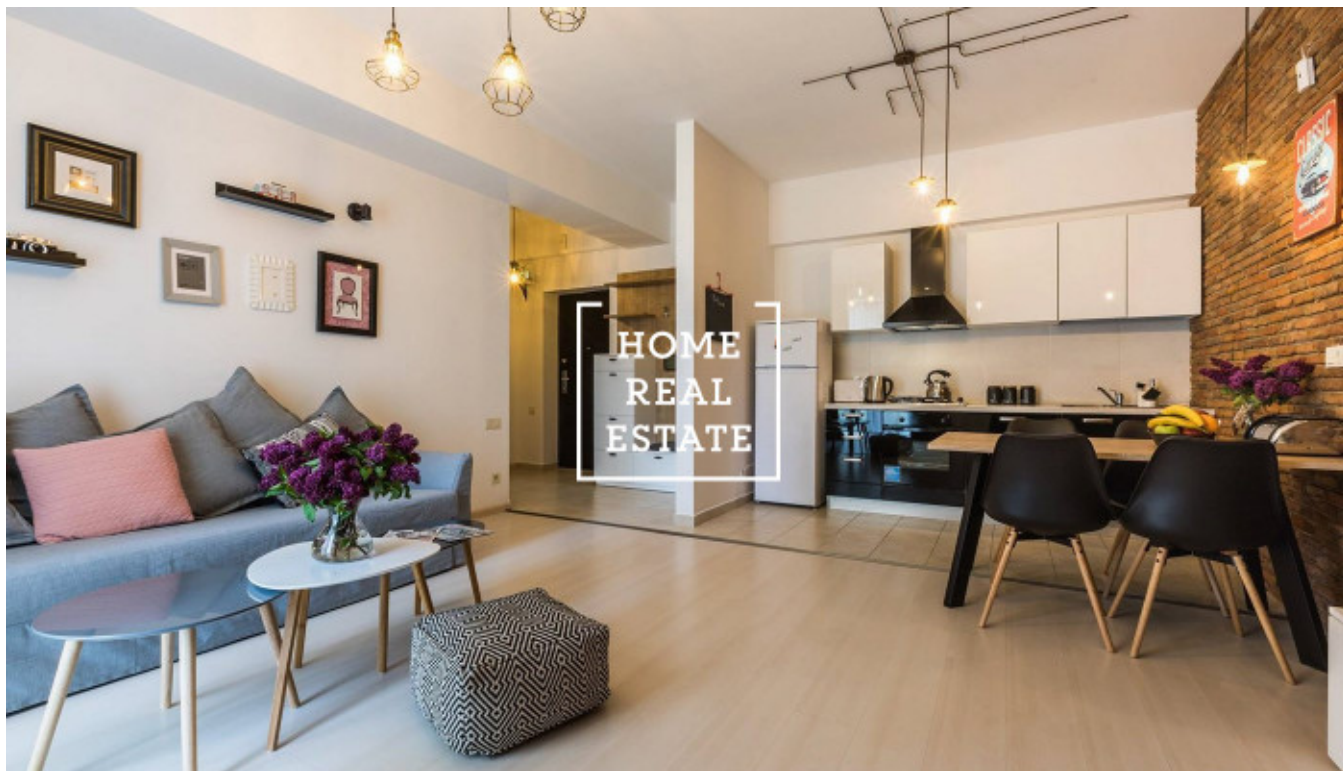

HOME
REAL
ESTATE

Sale flat 2+kk, 487 m² - Na spojce, Praha 10

ID
Offer
Group
Furnished
Ownership
Usable area
City
District
City district

[35007](#)
Sale
2+kk
Partially furnished
Personal
487 m²
[Prague](#)
[Praha 10](#)
[Vršovice](#)