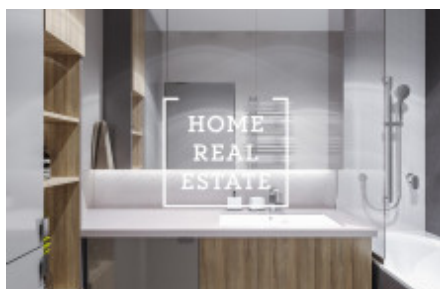

HOME
REAL
ESTATE

Sale flat 2+kk, 487 m² - Na spojce, Praha 10

ID
Offer
Group
Furnished
Ownership
Usable area
City
District
City district

[35007](#)
Sale
2+kk
Partially furnished
Personal
487 m²
[Prague](#)
[Praha 10](#)
[Vršovice](#)