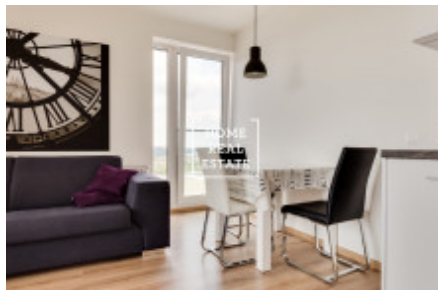

## Rent flat 1+kk

ID  
Group  
City

[35004](#)  
1+kk  
[Prague](#)

Offer  
Ownership  
Status

Rental  
Personal  
Realized