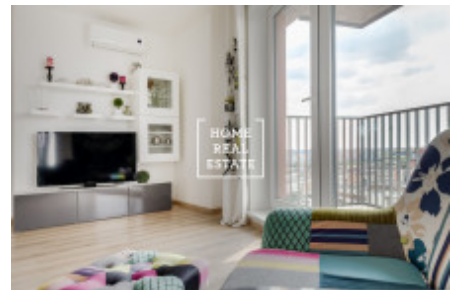

Rent flat 1+kk

ID
Group
City

[35004](#)
1+kk
[Prague](#)

Offer
Ownership
Status

Rental
Personal
Realized