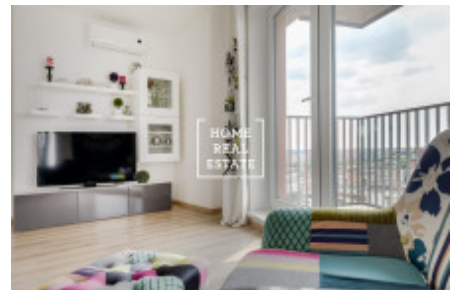

## Rent flat 1+kk

ID  
Group  
City

[35004](#)  
1+kk  
[Prague](#)

Offer  
Ownership  
Status

Rental  
Personal  
Realized