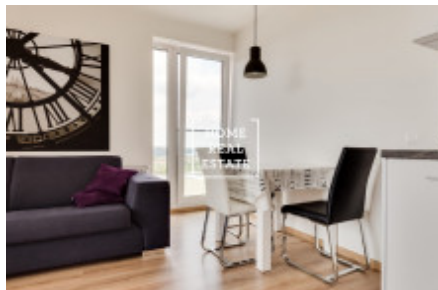

Rent flat 1+kk

ID
Group
City

[35004](#)
1+kk
[Prague](#)

Offer
Ownership
Status

Rental
Personal
Realized