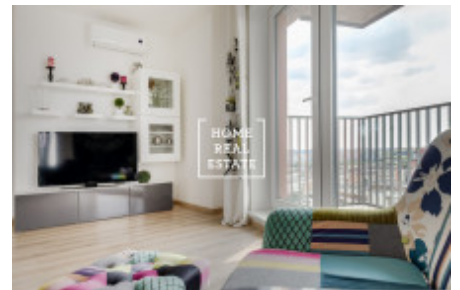

Rent flat 1+kk

ID
Group
City

[35004](#)
1+kk
[Prague](#)

Offer
Ownership
Status

Rental
Personal
Realized