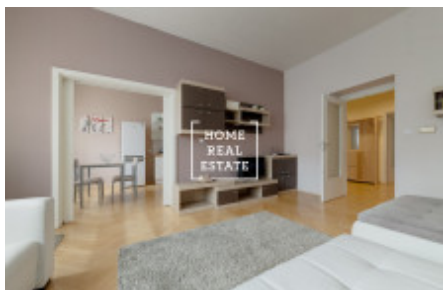

HOME
REAL
ESTATE

Rent flat 3+kk, 100 m2 - Záhřebská, Praha 2