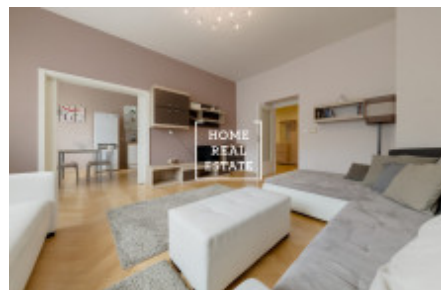

## Rent flat 3+kk, 100 m2 - Záhřebská, Praha 2

«Home Real Estate» with the exclusive mandate from the owner offers to rent a 3+kk flat with the full area of 100 m<sup>2</sup>, situated in one of the most frequented city parts - Prague 2 - Vinohrady. This fully furnished stylish flat is situated on the 4th floor of a reconstructed building. The flat is air, spacious, full of light. The layout of the flat includes living room, separate kitchen, 2 bedrooms, 2 bathrooms and a spacious entrance hall. Flat also included a glass balcony with table and chairs. Living room includes two big couches (one of which is corner), TV with TV table and hanging cabinet. Kitchen is equipped with dinner table and kitchen unit with all necessary electronic devices (ceramic stove, oven, fridge, extractor hood, dishwasher, electric kettle, coffee machine and washing machine. The first bedroom includes big double bed, closet, large walk-in closet and private bathroom with shower cabin, sink, locker and toilet. There is a double bed and nigh table in the second bedroom. Second bathroom is equipped with bath, sink and toilet. Only high quality floors and tiles are used all over the flat. You will find all public amenities nearby: plenty of good restaurants, bars, coffee and wine shops, supermarkets Albert and Tesco, post office, pharmacy, kindergarten and elementary school, House of Yoga, city library, famous Náměstí míru square, Havlíčkové gardens and Folimanka park. Excellent transport accessibility: tram stop Zvonařka is situated just near the house. The nearest metro stations "Náměstí míru" (line A) and "I.P.Pavlova" (line C) are about 500 m away. Price: 26.000 CZK for rent + 5.900 CZK for utilities Price includes parking place To get more information about this property or to arrange a viewing, please contact us or fill in the form below, we will be glad to help you!