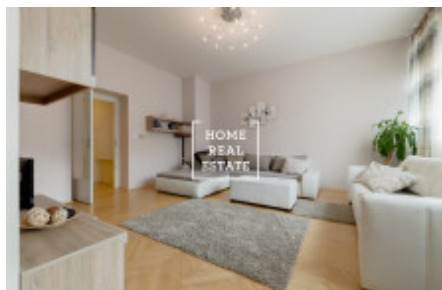

## Rent flat 3+kk, 100 m2 - Záhřebská, Praha 2

«Home Real Estate» with the exclusive mandate from the owner offers to rent a 3+kk flat with the full area of 100 m<sup>2</sup>, situated in one of the most frequented city parts - Prague 2 - Vinohrady. This fully furnished stylish flat is situated on the 4th floor of a reconstructed building. The flat is air, spacious, full of light. The layout of the flat includes living room, separate kitchen, 2 bedrooms, 2 bathrooms and a spacious entrance hall. Flat also included a glass balcony with table and chairs. Living room includes two big couches (one of which is corner), TV with TV table and hanging cabinet. Kitchen is equipped with dinner table and kitchen unit with all necessary electronic devices (ceramic stove, oven, fridge, extractor hood, dishwasher, electric kettle, coffee machine and washing machine. The first bedroom includes big double bed, closet, large walk-in closet and private bathroom with shower cabin, sink, locker and toilet. There is a double bed and nigh table in the second bedroom. Second bathroom is equipped with bath, sink and toilet. Only high quality floors and tiles are used all over the flat. You will find all public amenities nearby: plenty of good restaurants, bars, coffee and wine shops, supermarkets Albert and Tesco, post office, pharmacy, kindergarten and elementary school, House of Yoga, city library, famous Náměstí míru square, Havlíčkové gardens and Folimanka park. Excellent transport accessibility: tram stop Zvonařka is situated just near the house. The nearest metro stations "Náměstí míru" (line A) and "I.P.Pavlova" (line C) are about 500 m away. Price: 26.000 CZK for rent + 5.900 CZK for utilities Price includes parking place To get more information about this property or to arrange a viewing, please contact us or fill in the form below, we will be glad to help you!