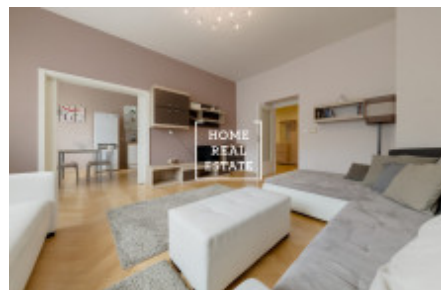

HOME
REAL
ESTATE

Rent flat 3+kk, 100 m2 - Záhřebská, Praha 2