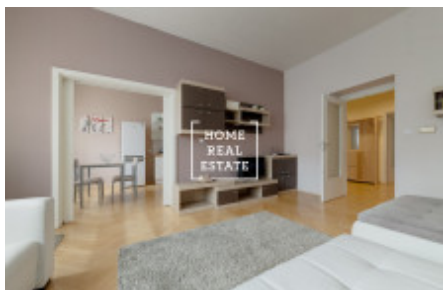

## Rent flat 3+kk, 100 m2 - Záhřebská, Praha 2

«Home Real Estate» with the exclusive mandate from the owner offers to rent a 3+kk flat with the full area of 100 m<sup>2</sup>, situated in one of the most frequented city parts - Prague 2 - Vinohrady. This fully furnished stylish flat is situated on the 4th floor of a reconstructed building. The flat is air, spacious, full of light. The layout of the flat includes living room, separate kitchen, 2 bedrooms, 2 bathrooms and a spacious entrance hall. Flat also included a glass balcony with table and chairs. Living room includes two big couches (one of which is corner), TV with TV table and hanging cabinet. Kitchen is equipped with dinner table and kitchen unit with all necessary electronic devices (ceramic stove, oven, fridge, extractor hood, dishwasher, electric kettle, coffee machine and washing machine. The first bedroom includes big double bed, closet, large walk-in closet and private bathroom with shower cabin, sink, locker and toilet. There is a double bed and nigh table in the second bedroom. Second bathroom is equipped with bath, sink and toilet. Only high quality floors and tiles are used all over the flat. You will find all public amenities nearby: plenty of good restaurants, bars, coffee and wine shops, supermarkets Albert and Tesco, post office, pharmacy, kindergarten and elementary school, House of Yoga, city library, famous Náměstí míru square, Havlíčkové gardens and Folimanka park. Excellent transport accessibility: tram stop Zvonařka is situated just near the house. The nearest metro stations "Náměstí míru" (line A) and "I.P.Pavlova" (line C) are about 500 m away. Price: 26.000 CZK for rent + 5.900 CZK for utilities Price includes parking place To get more information about this property or to arrange a viewing, please contact us or fill in the form below, we will be glad to help you!