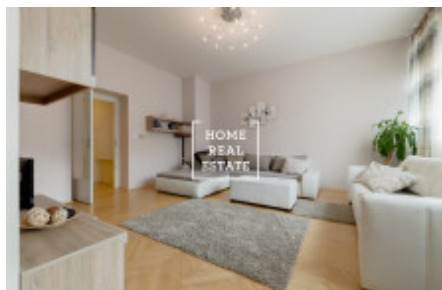

HOME
REAL
ESTATE

Rent flat 3+kk, 100 m2 - Záhřebská, Praha 2