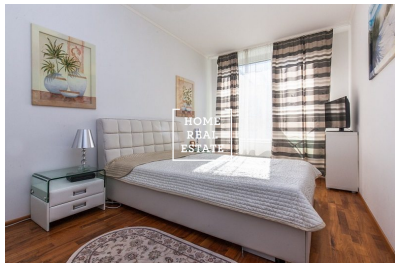

HOME
REAL
ESTATE

Sale flat 2+kk, 72 m2 - Švédská

**HOME
REAL
ESTATE**

ID	34973
Offer	Sale
Group	2+kk
Furnished	Furnished
Location	Švédská 15, Praha 5-Smíchov, Česko
Ownership	Personal
Usable area	72 m ²
Parking	Yes
City	Prague
City district	Smíchov