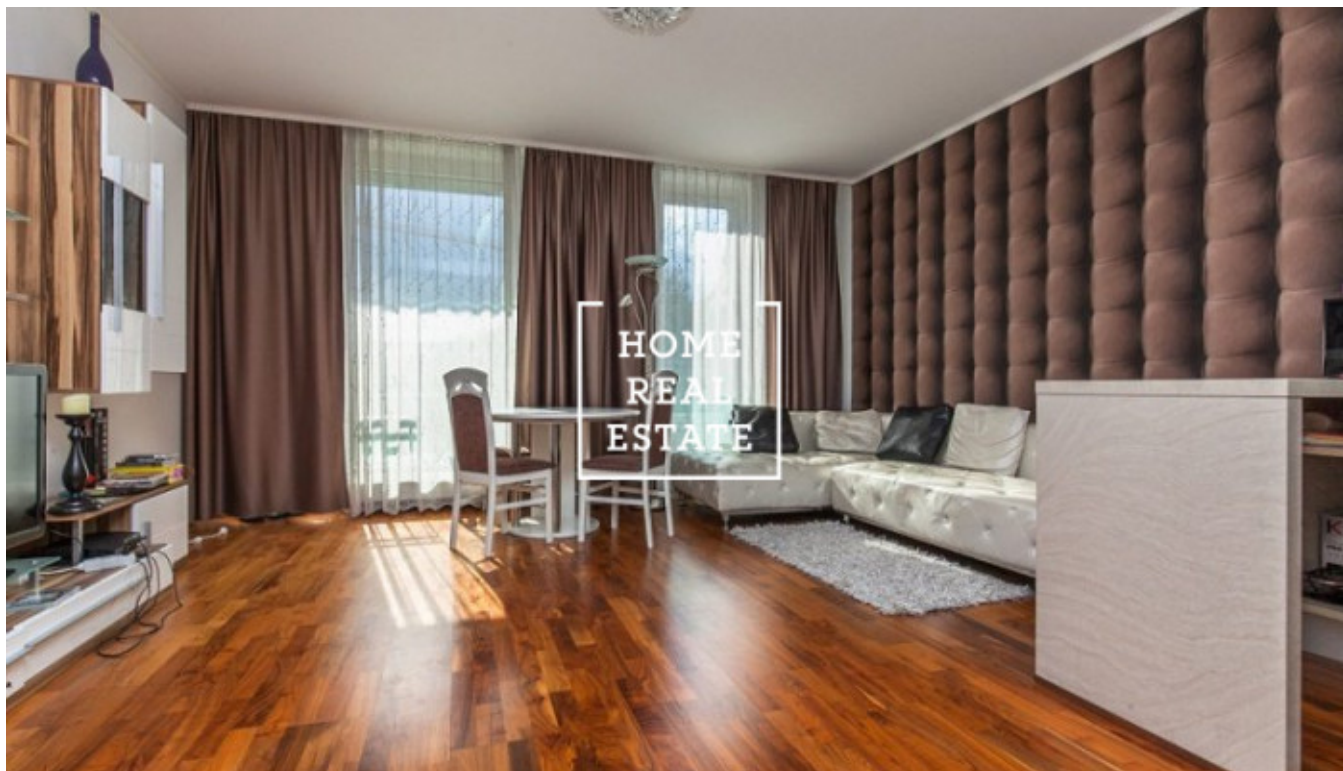

## Sale flat 2+kk, 72 m<sup>2</sup> - Švédská

ID	<a href="#">34973</a>	Offer	Sale
Group	2+kk	Furnished	Furnished
Location	Švédská 15, Praha 5- Smíchov, Česko	Ownership	Personal
Usable area	72 m <sup>2</sup>	Parking	Yes
City	<a href="#">Prague</a>	City district	<a href="#">Smíchov</a>
Status	Realized		