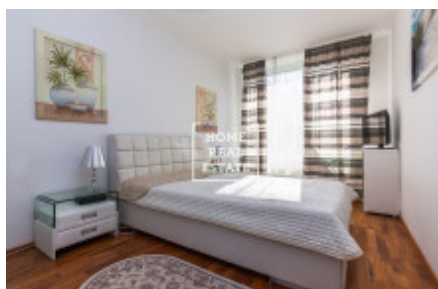

## Sale flat 2+kk, 72 m<sup>2</sup> - Švédská

ID	<a href="#">34973</a>	Offer	Sale
Group	2+kk	Furnished	Furnished
Location	Švédská 15, Praha 5- Smíchov, Česko	Ownership	Personal
Usable area	72 m <sup>2</sup>	Parking	Yes
City	<a href="#">Prague</a>	City district	<a href="#">Smíchov</a>
Status	Realized		