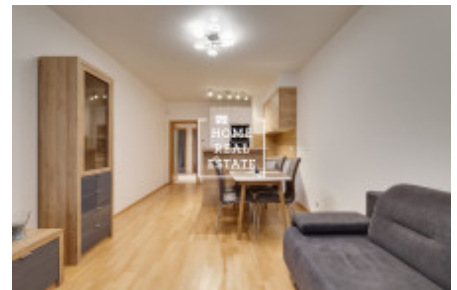

HOME
REAL
ESTATE

Rent flat 3+kk, 90 m2 - Nekvasilova, Praha 8

«Home Real Estate» offers to rent a 3+kk apartment 90 m², which is located in Prague 8 - Karlín. The spacious and stylish flat is situated on the second floor of a new building in Prague 8 - Karlín. The layout of the flat includes a living room with kitchen unit, 2 bedrooms, bathroom, separate WC, utility room with washing machine and dryer, and entrance hall. Large terrace is another great advantage of the apartment. Only high-quality materials are used in the whole apartment interior: new wooden floors, and stylish tiles. The kitchen unit is equipped with all necessary electronic appliances (ceramic stove, en-suite oven, fridge and a microwave oven). Bedrooms features double beds with night tables and wardrobes. Bathroom is equipped with bathtub and sink. There is an en-suite wardrobe in the entrance hall. There is parking for residents and cellar in the basement of the building. Excellent transport accessibility: Invalidovna tram and bus stop is just a one-minute walk away, Invalidovna metro station (line B) is also situated within the walking distance from the building. Full amenities with walking distance: shops, restaurants, parks and many others. The nearest large supermarket is Albert (200 m from the house). Price: CZK 31.000,- for rent + CZK 6.000,- utility payments For more information about this property or to arrange a viewing, please contact us or fill in the form below, we will be glad to help you! Are you tired of looking for a suitable apartment? We will create a personal selection for you. Work with us will also give you an access to the apartments before they are placed on the Internet portals. Leave the request below, and our manager will select suitable apartment offers based on your criteria. «Home Real Estate» has more than 650 satisfied clients since 2014