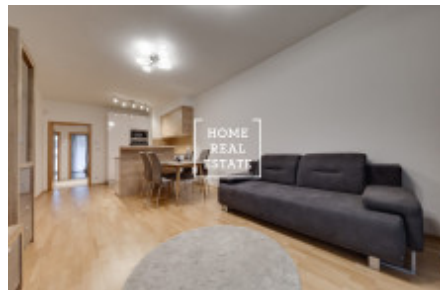

HOME
REAL
ESTATE

Rent flat 3+kk, 90 m2 - Nekvasilova, Praha 8

«Home Real Estate» offers to rent a 3+kk apartment 90 m², which is located in Prague 8 - Karlín. The spacious and stylish flat is situated on the second floor of a new building in Prague 8 - Karlín. The layout of the flat includes a living room with kitchen unit, 2 bedrooms, bathroom, separate WC, utility room with washing machine and dryer, and entrance hall. Large terrace is another great advantage of the apartment. Only high-quality materials are used in the whole apartment interior: new wooden floors, and stylish tiles. The kitchen unit is equipped with all necessary electronic appliances (ceramic stove, en-suite oven, fridge and a microwave oven). Bedrooms features double beds with night tables and wardrobes. Bathroom is equipped with bathtub and sink. There is an en-suite wardrobe in the entrance hall. There is parking for residents and cellar in the basement of the building. Excellent transport accessibility: Invalidovna tram and bus stop is just a one-minute walk away, Invalidovna metro station (line B) is also situated within the walking distance from the building. Full amenities with walking distance: shops, restaurants, parks and many others. The nearest large supermarket is Albert (200 m from the house). Price: CZK 31.000,- for rent + CZK 6.000,- utility payments For more information about this property or to arrange a viewing, please contact us or fill in the form below, we will be glad to help you! Are you tired of looking for a suitable apartment? We will create a personal selection for you. Work with us will also give you an access to the apartments before they are placed on the Internet portals. Leave the request below, and our manager will select suitable apartment offers based on your criteria. «Home Real Estate» has more than 650 satisfied clients since 2014