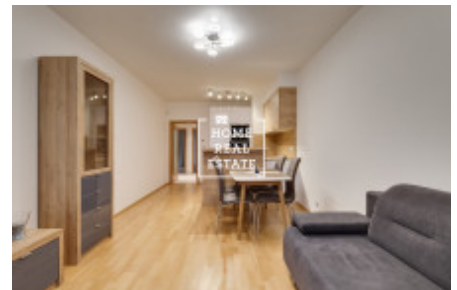

## Rent flat 3+kk, 90 m2 - Nekvasilova, Praha 8

«Home Real Estate» offers to rent a 3+kk apartment 90 m<sup>2</sup>, which is located in Prague 8 - Karlín. The spacious and stylish flat is situated on the second floor of a new building in Prague 8 - Karlín. The layout of the flat includes a living room with kitchen unit, 2 bedrooms, bathroom, separate WC, utility room with washing machine and dryer, and entrance hall. Large terrace is another great advantage of the apartment. Only high-quality materials are used in the whole apartment interior: new wooden floors, and stylish tiles. The kitchen unit is equipped with all necessary electronic appliances (ceramic stove, en-suite oven, fridge and a microwave oven). Bedrooms features double beds with night tables and wardrobes. Bathroom is equipped with bathtub and sink. There is an en-suite wardrobe in the entrance hall. There is parking for residents and cellar in the basement of the building. Excellent transport accessibility: Invalidovna tram and bus stop is just a one-minute walk away, Invalidovna metro station (line B) is also situated within the walking distance from the building. Full amenities with walking distance: shops, restaurants, parks and many others. The nearest large supermarket is Albert (200 m from the house). Price: CZK 31.000,- for rent + CZK 6.000,- utility payments For more information about this property or to arrange a viewing, please contact us or fill in the form below, we will be glad to help you! Are you tired of looking for a suitable apartment? We will create a personal selection for you. Work with us will also give you an access to the apartments before they are placed on the Internet portals. Leave the request below, and our manager will select suitable apartment offers based on your criteria. «Home Real Estate» has more than 650 satisfied clients since 2014