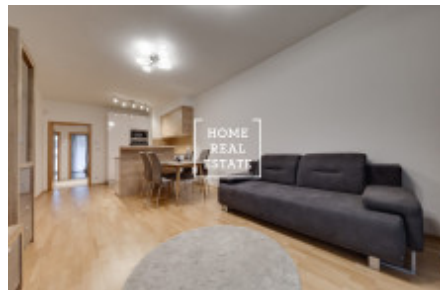

## Rent flat 3+kk, 90 m2 - Nekvasilova, Praha 8

«Home Real Estate» offers to rent a 3+kk apartment 90 m<sup>2</sup>, which is located in Prague 8 - Karlín. The spacious and stylish flat is situated on the second floor of a new building in Prague 8 - Karlín. The layout of the flat includes a living room with kitchen unit, 2 bedrooms, bathroom, separate WC, utility room with washing machine and dryer, and entrance hall. Large terrace is another great advantage of the apartment. Only high-quality materials are used in the whole apartment interior: new wooden floors, and stylish tiles. The kitchen unit is equipped with all necessary electronic appliances (ceramic stove, en-suite oven, fridge and a microwave oven). Bedrooms features double beds with night tables and wardrobes. Bathroom is equipped with bathtub and sink. There is an en-suite wardrobe in the entrance hall. There is parking for residents and cellar in the basement of the building. Excellent transport accessibility: Invalidovna tram and bus stop is just a one-minute walk away, Invalidovna metro station (line B) is also situated within the walking distance from the building. Full amenities with walking distance: shops, restaurants, parks and many others. The nearest large supermarket is Albert (200 m from the house). Price: CZK 31.000,- for rent + CZK 6.000,- utility payments For more information about this property or to arrange a viewing, please contact us or fill in the form below, we will be glad to help you! Are you tired of looking for a suitable apartment? We will create a personal selection for you. Work with us will also give you an access to the apartments before they are placed on the Internet portals. Leave the request below, and our manager will select suitable apartment offers based on your criteria. «Home Real Estate» has more than 650 satisfied clients since 2014