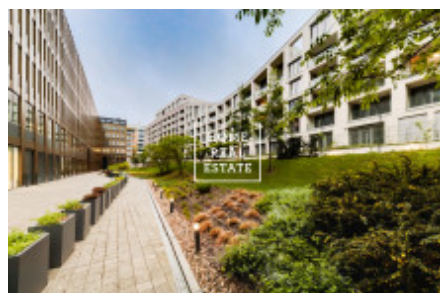

HOME
REAL
ESTATE

Sale flat 1+kk, 49 m² - U Mlýnského kanálu, Praha 8

Home Real Estate offers an exclusive apartment 2+kk for sale in the new residential project. A good investment. Average cost for rental of potential buildings in this location for 2+kk our apartments 22.000 CZK - 26.000 CZK + services

This residential complex is situated in the center of Karlín, at the center of Prague 8. This district connects Libeň with New Town. Karlín district is known for its close location to the center of the city and beautiful nature of the Rohan embankment. Developed infrastructure of the district allows to visit different shops, cafes and restaurants. Also there is a high variety of schools nearby.

Karlín district is a rapidly developed location with modern buildings such as Danube House, Nile House, Amazon Court, River Diamond. Combination of these buildings provides a fresh architectural breath into the city. This location has a huge rental potential due to the high capacity of office buildings of international companies.