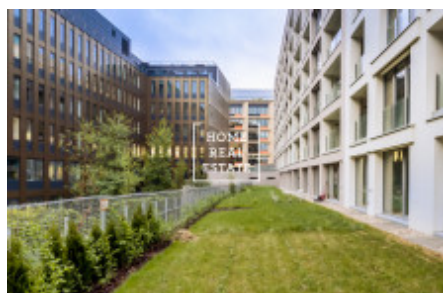

HOME
REAL
ESTATE

Sale flat 1+kk, 49 m² - U Mlýnského kanálu, Praha 8