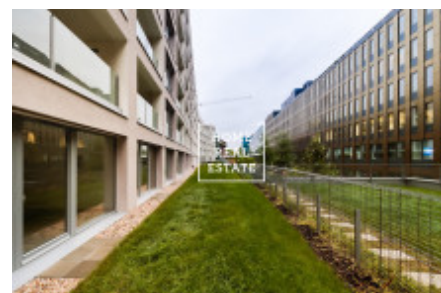

HOME
REAL
ESTATE

Sale flat 1+kk, 49 m² - U Mlýnského kanálu, Praha 8

Home Real Estate offers an exclusive apartment 2+kk for sale in the new residential project. A good investment. Average cost for rental of potential buildings in this location for 2+kk our apartments 22.000 CZK - 26.000 CZK + services

This residential complex is situated in the center of Karlín, at the center of Prague 8. This district connects Libeň with New Town. Karlín district is known for its close location to the center of the city and beautiful nature of the Rohan embankment. Developed infrastructure of the district allows to visit different shops, cafes and restaurants. Also there is a high variety of schools nearby.

Karlín district is a rapidly developed location with modern buildings such as Danube House, Nile House, Amazon Court, River Diamond. Combination of these buildings provides a fresh architectural breath into the city. This location has a huge rental potential due to the high capacity of office buildings of international companies.