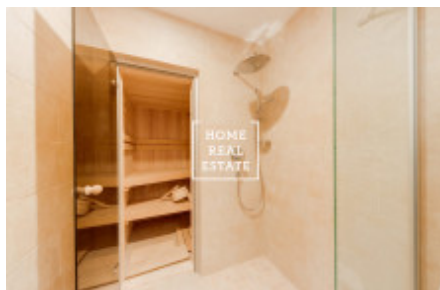

HOME
REAL
ESTATE

Rent flat 3+kk, 140 m2 - Na stráži, Praha 8

The company "Home Real Estate" offers renting of luxury duplex apartment 3+kk with balcony, size of 140m², situated in the locality of Prague 8 - Libeň. Comfortable apartment is located on the 3rd. ground floor. Downstairs are living room with a kitchen, which is equipped with all appliances, TV and table, bathroom with bath and shower. Upstairs are 2 bedrooms. Parking space. The apartment is located in a beautiful location of Prague 8, is very quiet place. The bus stop is in front of the house - "Čertův vršek", near of the metro station "C" Prosek. A beautiful view of the garden. The apartment is not suitable for a family with small children and with animals, the landlord apartment rent preferably to one tenant, or a quiet couple. Total price: 28 000,- Kč+ fixed charges 5000,- + deposit + commission For more information about this property or arrange a viewing please contact us or complete the form below, we will pay You.