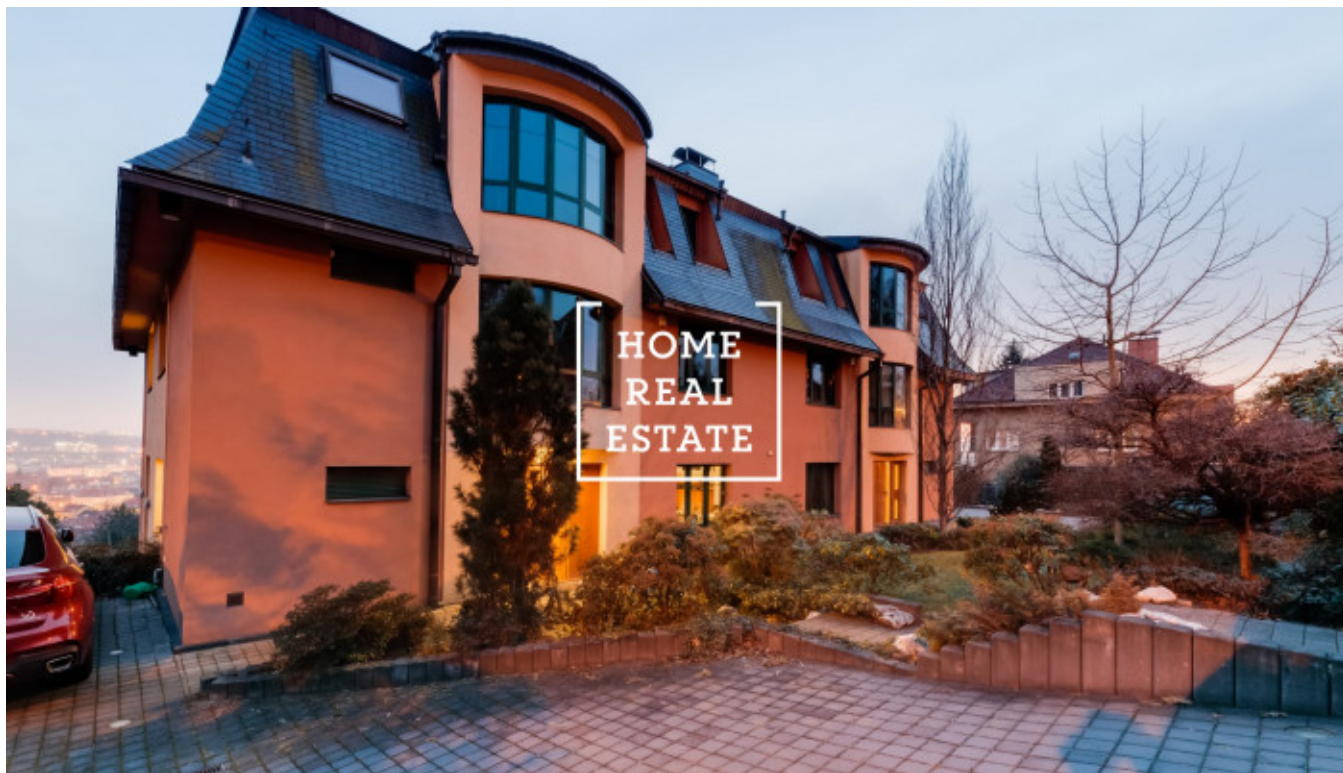

HOME
REAL
ESTATE

Rent flat 3+kk, 140 m2 - Na stráži, Praha 8

The company "Home Real Estate" offers renting of luxury duplex apartment 3+kk with balcony, size of 140m², situated in the locality of Prague 8 - Libeň. Comfortable apartment is located on the 3rd. ground floor. Downstairs are living room with a kitchen, which is equipped with all appliances, TV and table, bathroom with bath and shower. Upstairs are 2 bedrooms. Parking space. The apartment is located in a beautiful location of Prague 8, is very quiet place. The bus stop is in front of the house - "Čertův vršek", near of the metro station "C" Prosek. A beautiful view of the garden. The apartment is not suitable for a family with small children and with animals, the landlord apartment rent preferably to one tenant, or a quiet couple. Total price: 28 000,- Kč+ fixed charges 5000,- + deposit + commission For more information about this property or arrange a viewing please contact us or complete the form below, we will pay You.

ID	34955	Offer	Rental
Group	3+kk	Furnished	Furnished
Location	Na Stráži 2344/42, 180 00 Praha 8- Libeň, Česko	Ownership	Personal
Usable area	140 m ²	Parking	Yes
City	Prague	District	Praha 8
City district	Libeň	Status	Realized