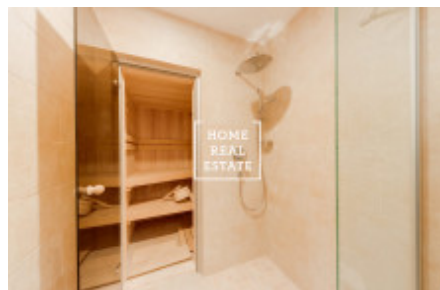

HOME
REAL
ESTATE

Rent flat 3+kk, 140 m2 - Na stráži, Praha 8

The company "Home Real Estate" offers renting of luxury duplex apartment 3+kk with balcony, size of 140m², situated in the locality of Prague 8 - Libeň. Comfortable apartment is located on the 3rd. ground floor. Downstairs are living room with a kitchen, which is equipped with all appliances, TV and table, bathroom with bath and shower. Upstairs are 2 bedrooms. Parking space. The apartment is located in a beautiful location of Prague 8, is very quiet place. The bus stop is in front of the house - "Čertův vršek", near of the metro station "C" Prosek. A beautiful view of the garden. The apartment is not suitable for a family with small children and with animals, the landlord apartment rent preferably to one tenant, or a quiet couple. Total price: 28 000,- Kč+ fixed charges 5000,- + deposit + commission For more information about this property or arrange a viewing please contact us or complete the form below, we will pay You.