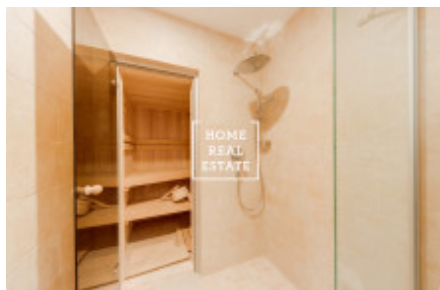

HOME
REAL
ESTATE

Rent flat 3+kk, 140 m2 - Na stráži, Praha 8

ID	34955
Offer	Rental
Group	3+kk
Furnished	Furnished
Location	Na Stráži 2344/42, 180 00 Praha 8-Libeň, Česko
Ownership	Personal
Usable area	140 m ²
Parking	Yes
City	Prague
District	Praha 8
City district	Libeň