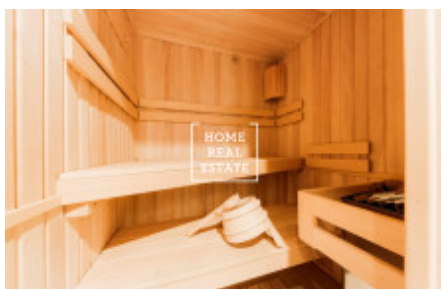

HOME
REAL
ESTATE

Rent flat 3+kk, 140 m2 - Na stráži, Praha 8

The company "Home Real Estate" offers renting of luxury duplex apartment 3+kk with balcony, size of 140m², situated in the locality of Prague 8 - Libeň. Comfortable apartment is located on the 3rd. ground floor. Downstairs are living room with a kitchen, which is equipped with all appliances, TV and table, bathroom with bath and shower. Upstairs are 2 bedrooms. Parking space. The apartment is located in a beautiful location of Prague 8, is very quiet place. The bus stop is in front of the house - "Čertův vršek", near of the metro station "C" Prosek. A beautiful view of the garden. The apartment is not suitable for a family with small children and with animals, the landlord apartment rent preferably to one tenant, or a quiet couple. Total price: 28 000,- Kč+ fixed charges 5000,- + deposit + commission For more information about this property or arrange a viewing please contact us or complete the form below, we will pay You.