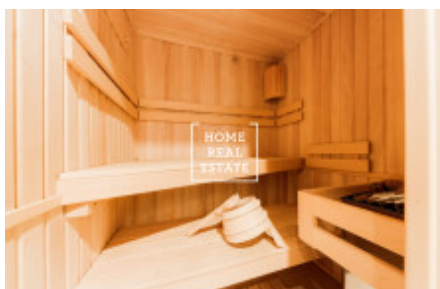

HOME
REAL
ESTATE

Rent flat 3+kk, 140 m2 - Na stráži, Praha 8

The company "Home Real Estate" offers renting of luxury duplex apartment 3+kk with balcony, size of 140m², situated in the locality of Prague 8 - Libeň. Comfortable apartment is located on the 3rd. ground floor. Downstairs are living room with a kitchen, which is equipped with all appliances, TV and table, bathroom with bath and shower. Upstairs are 2 bedrooms. Parking space. The apartment is located in a beautiful location of Prague 8, is very quiet place. The bus stop is in front of the house - "Čertův vršek", near of the metro station "C" Prosek. A beautiful view of the garden. The apartment is not suitable for a family with small children and with animals, the landlord apartment rent preferably to one tenant, or a quiet couple. Total price: 28 000,- Kč+ fixed charges 5000,- + deposit + commission For more information about this property or arrange a viewing please contact us or complete the form below, we will pay You.