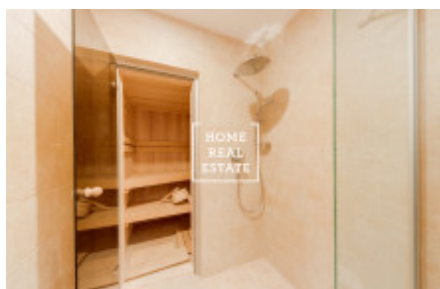

HOME
REAL
ESTATE

Rent flat 3+kk, 140 m2 - Na stráži, Praha 8

The company "Home Real Estate" offers renting of luxury duplex apartment 3+kk with balcony, size of 140m², situated in the locality of Prague 8 - Libeň. Comfortable apartment is located on the 3rd. ground floor. Downstairs are living room with a kitchen, which is equipped with all appliances, TV and table, bathroom with bath and shower. Upstairs are 2 bedrooms. Parking space. The apartment is located in a beautiful location of Prague 8, is very quiet place. The bus stop is in front of the house - "Čertův vršek", near of the metro station "C" Prosek. A beautiful view of the garden. The apartment is not suitable for a family with small children and with animals, the landlord apartment rent preferably to one tenant, or a quiet couple. Total price: 28 000,- Kč+ fixed charges 5000,- + deposit + commission For more information about this property or arrange a viewing please contact us or complete the form below, we will pay You.