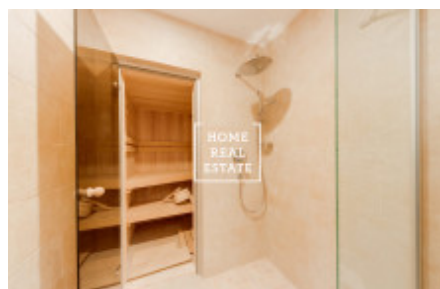

HOME
REAL
ESTATE

Rent flat 3+kk, 140 m2 - Na stráži, Praha 8

The company "Home Real Estate" offers renting of luxury duplex apartment 3+kk with balcony, size of 140m², situated in the locality of Prague 8 - Libeň. Comfortable apartment is located on the 3rd. ground floor. Downstairs are living room with a kitchen, which is equipped with all appliances, TV and table, bathroom with bath and shower. Upstairs are 2 bedrooms. Parking space. The apartment is located in a beautiful location of Prague 8, is very quiet place. The bus stop is in front of the house - "Čertův vršek", near of the metro station "C" Prosek. A beautiful view of the garden. The apartment is not suitable for a family with small children and with animals, the landlord apartment rent preferably to one tenant, or a quiet couple. Total price: 28 000,- Kč+ fixed charges 5000,- + deposit + commission For more information about this property or arrange a viewing please contact us or complete the form below, we will pay You.