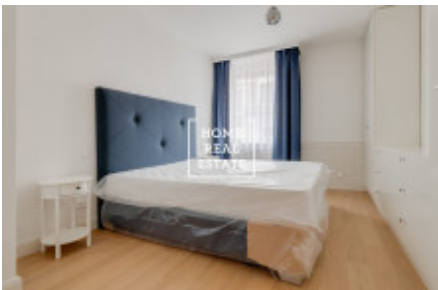

HOME
REAL
ESTATE

Rent flat 2+1, 485 m2 - Kroftova, Praha 5

The company «Home Real Estate» offers to rent 2 + 1, which is located in the popular location of Prague 5 - Smichov.

Stylish and full furnished apartment is located on the 5th floor of the building after reconstruction. The interior of the apartment consists of a small corridor, fully furnished and separated kitchen: ceramic hob, oven, refrigerator, dishwasher, also in the living room is a dining place for several persons, one bed room, bathroom with shower, 2x sink, toilet and bidet.