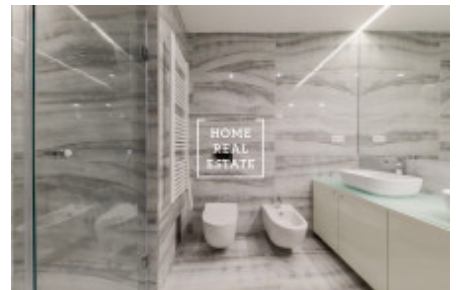

HOME
REAL
ESTATE

Rent flat 2+1, 485 m2 - Kroftova, Praha 5

The company «Home Real Estate» offers to rent 2 + 1, which is located in the popular location of Prague 5 - Smichov.

Stylish and full furnished apartment is located on the 5th floor of the building after reconstruction. The interior of the apartment consists of a small corridor, fully furnished and separated kitchen: ceramic hob, oven, refrigerator, dishwasher, also in the living room is a dining place for several persons, one bed room, bathroom with shower, 2x sink, toilet and bidet.