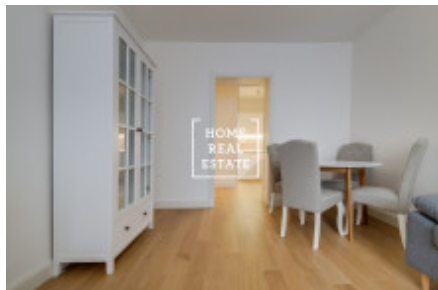

HOME
REAL
ESTATE

Rent flat 2+1, 485 m2 - Kroftova, Praha 5

The company «Home Real Estate» offers to rent 2 + 1, which is located in the popular location of Prague 5 - Smichov.

Stylish and full furnished apartment is located on the 5th floor of the building after reconstruction. The interior of the apartment consists of a small corridor, fully furnished and separated kitchen: ceramic hob, oven, refrigerator, dishwasher, also in the living room is a dining place for several persons, one bed room, bathroom with shower, 2x sink, toilet and bidet.