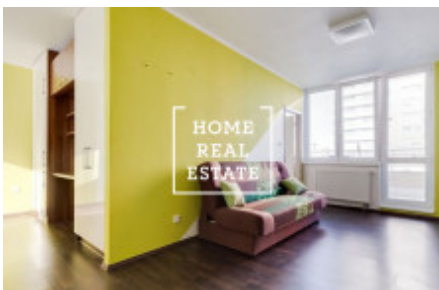

## Rent flat 2+kk, 58 m2 - Petržálkova

ID	<a href="#">34893</a>	Offer	Rental
Group	2+kk	Furnished	Furnished
Ownership	Personal	Usable area	58 m <sup>2</sup>
Parking	Yes	City	<a href="#">Prague</a>
City district	<a href="#">Stodůlky</a>	Status	Realized