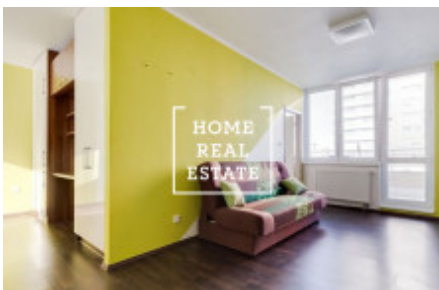

Rent flat 2+kk, 58 m2 - Petržálkova

ID	34893	Offer	Rental
Group	2+kk	Furnished	Furnished
Ownership	Personal	Usable area	58 m ²
Parking	Yes	City	Prague
City district	Stodůlky	Status	Realized