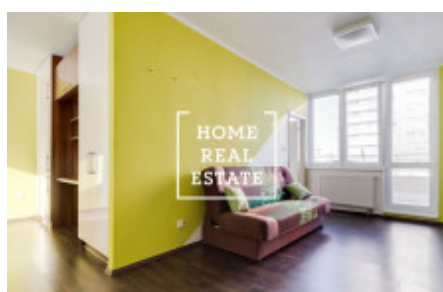

HOME
REAL
ESTATE

Rent flat 2+kk, 58 m2 - Petržálkova

ID	34893	Offer	Rental
Group	2+kk	Furnished	Furnished
Ownership	Personal	Usable area	58 m ²
Parking	Yes	City	Prague
City district	Stodůlky	Status	Realized