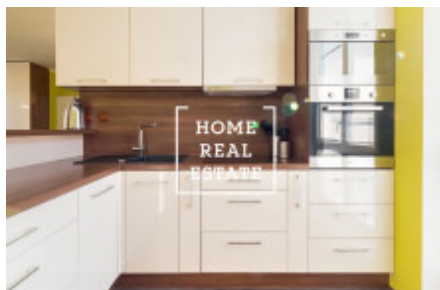

HOME
REAL
ESTATE

Rent flat 2+kk, 58 m2 - Petržálkova

ID	34893
Offer	Rental
Group	2+kk
Furnished	Furnished
Ownership	Personal
Usable area	58 m ²
Parking	Yes
City	Prague
City district	Stodůlky