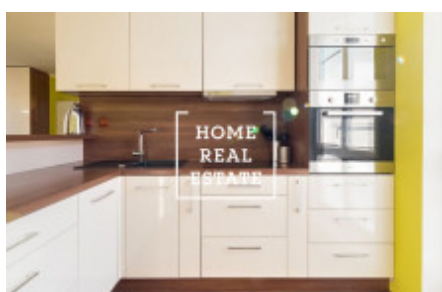

HOME
REAL
ESTATE

Rent flat 2+kk, 58 m2 - Petržálkova

ID	34893	Offer	Rental
Group	2+kk	Furnished	Furnished
Ownership	Personal	Usable area	58 m ²
Parking	Yes	City	Prague
City district	Stodůlky	Status	Realized