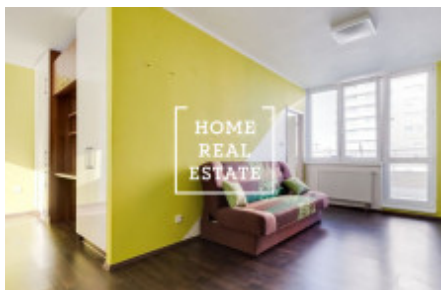

HOME
REAL
ESTATE

Rent flat 2+kk, 58 m2 - Petržálkova

ID	34893
Offer	Rental
Group	2+kk
Furnished	Furnished
Ownership	Personal
Usable area	58 m ²
Parking	Yes
City	Prague
City district	Stodůlky