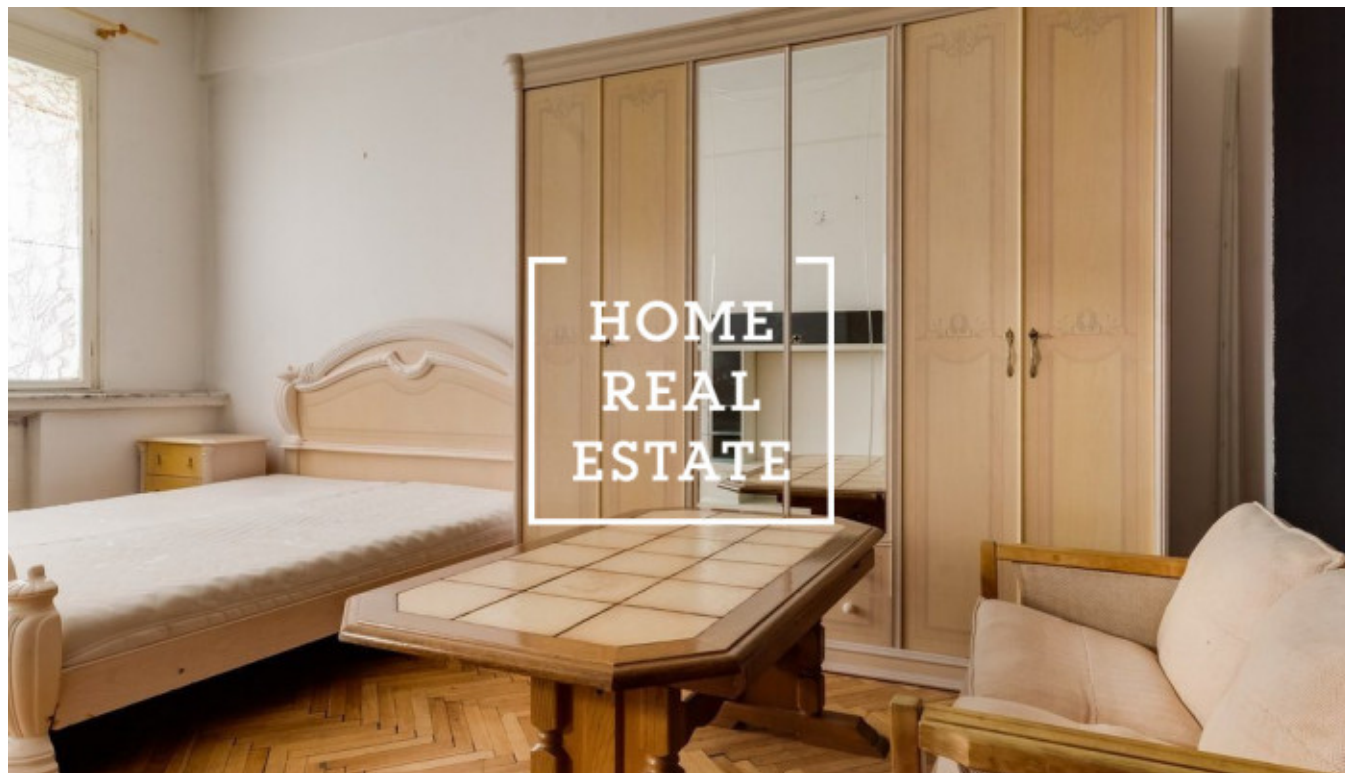

HOME
REAL
ESTATE

Rent flat 2+1, 50 m² - Jičínská, Praha 2

ID
Offer
Group
Ownership
Usable area
City
District
City district

[34884](#)
Rental
2+1
Personal
50 m²
[Prague](#)
[Praha 2](#)
[Vinohrady](#)