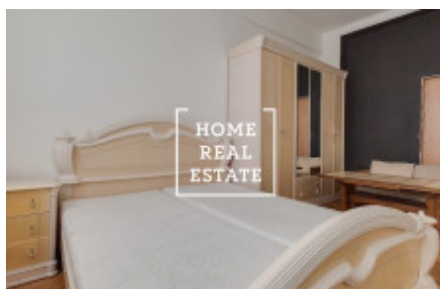

HOME
REAL
ESTATE

Rent flat 2+1, 50 m² - Jičínská, Praha 2

ID
Offer
Group
Ownership
Usable area
City
District
City district

[34884](#)
Rental
2+1
Personal
50 m²
[Prague](#)
[Praha 2](#)
[Vinohrady](#)