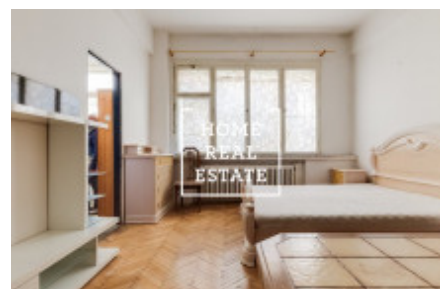

HOME
REAL
ESTATE

Rent flat 2+1, 50 m² - Jičínská, Praha 2

ID
Offer
Group
Ownership
Usable area
City
District
City district

[34884](#)
Rental
2+1
Personal
50 m²
[Prague](#)
[Praha 2](#)
[Vinohrady](#)