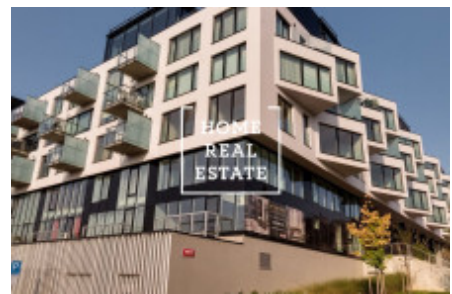

# Sale flat 6 and more, 270 m<sup>2</sup> - Holečkova, Praha 5

ID	<a href="#">34879</a>	Offer	Sale
Group	6 and more	Ownership	Personal
Usable area	270 m <sup>2</sup>	City	<a href="#">Prague</a>
District	<a href="#">Praha 5</a>	City district	<a href="#">Košíře</a>
Status	Realized		