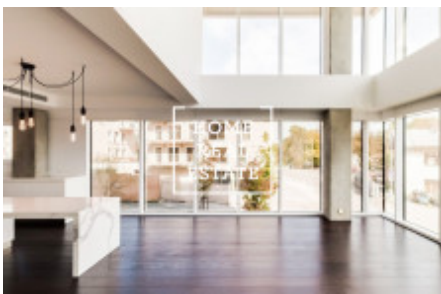

# Sale flat 6 and more, 270 m<sup>2</sup> - Holečkova, Praha 5

ID	<a href="#">34879</a>	Offer	Sale
Group	6 and more	Ownership	Personal
Usable area	270 m <sup>2</sup>	City	<a href="#">Prague</a>
District	<a href="#">Praha 5</a>	City district	<a href="#">Košíře</a>
Status	Realized		