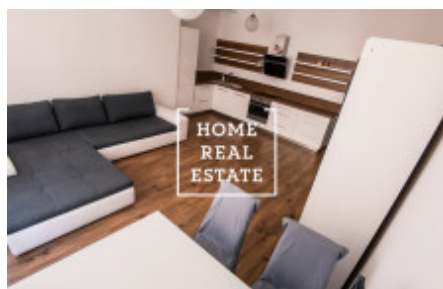

## Rent flat 1+kk, 34 m<sup>2</sup> - Korunní, Praha 2

ID  
Offer  
Group  
Ownership  
Usable area  
City  
District  
City district

[34877](#)  
Rental  
1+kk  
Personal  
34 m<sup>2</sup>  
[Prague](#)  
[Praha 2](#)  
[Vinohrady](#)