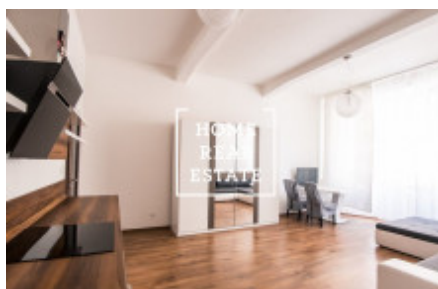

## Rent flat 1+kk, 34 m<sup>2</sup> - Korunní, Praha 2

ID  
Offer  
Group  
Ownership  
Usable area  
City  
District  
City district

[34877](#)  
Rental  
1+kk  
Personal  
34 m<sup>2</sup>  
[Prague](#)  
[Praha 2](#)  
[Vinohrady](#)