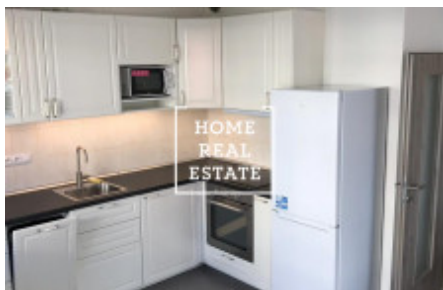

Rent flat 2+kk, 60 m² - Sazovická

ID	34842	Offer	Rental
Group	2+kk	Furnished	Furnished
Ownership	Personal	Usable area	60 m ²
Parking	Yes	City	Prague
City district	Zličín	Status	Realized