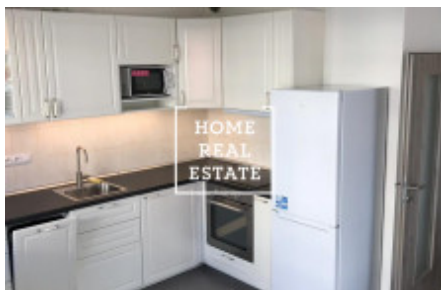

Rent flat 2+kk, 60 m² - Sazovická

ID	34842	Offer	Rental
Group	2+kk	Furnished	Furnished
Ownership	Personal	Usable area	60 m ²
Parking	Yes	City	Prague
City district	Zličín	Status	Realized