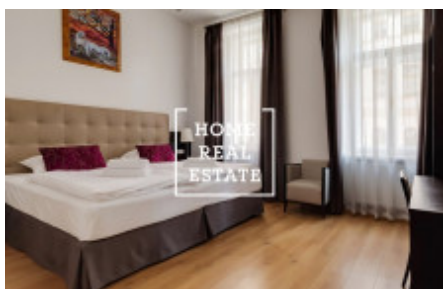

## Rent flat 2+1, 73 m<sup>2</sup> - Resslova

ID	<a href="#">34829</a>
Offer	Rental
Group	2+1
Furnished	Furnished
Location	Resslova 3/1774 Nové Město Praha
Ownership	Personal
Usable area	73 m <sup>2</sup>
City	<a href="#">Prague</a>
City district	<a href="#">Nové Město</a>