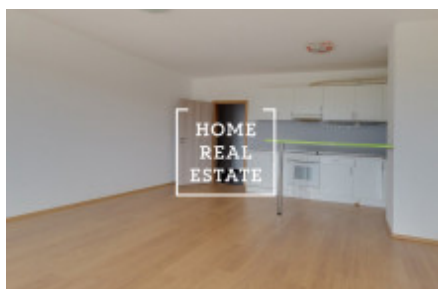

Rent flat 1+kk, 50 m2 - Tupolevova

ID	34820	Offer	Rental
Group	1+kk	Ownership	Personal
Usable area	50 m ²	City	Prague
City district	Letňany	Status	Realized