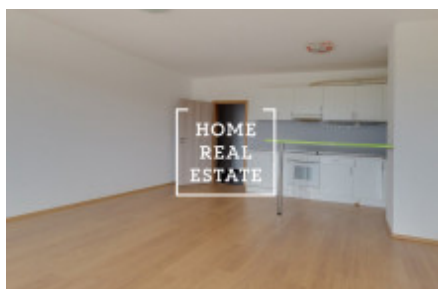

## Rent flat 1+kk, 50 m2 - Tupolevova

ID	<a href="#">34820</a>	Offer	Rental
Group	1+kk	Ownership	Personal
Usable area	50 m <sup>2</sup>	City	<a href="#">Prague</a>
City district	<a href="#">Letňany</a>	Status	Realized