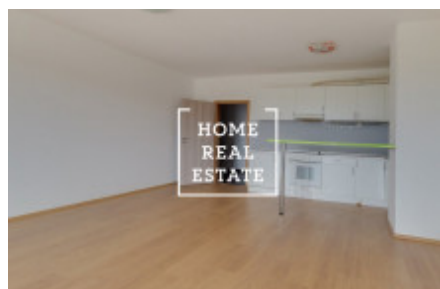

Rent flat 1+kk, 50 m2 - Tupolevova

ID	34820	Offer	Rental
Group	1+kk	Ownership	Personal
Usable area	50 m ²	City	Prague
City district	Letňany	Status	Realized