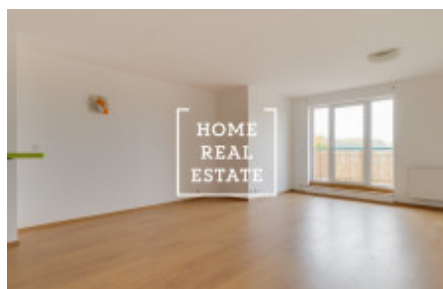

Rent flat 1+kk, 50 m2 - Tupolevova

ID	34820	Offer	Rental
Group	1+kk	Ownership	Personal
Usable area	50 m ²	City	Prague
City district	Letňany	Status	Realized