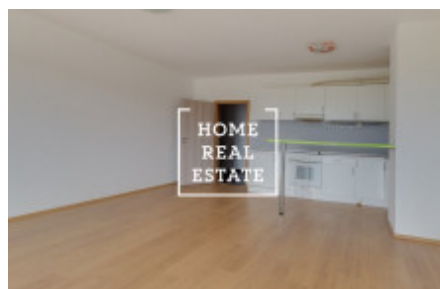

## Rent flat 1+kk, 50 m2 - Tupolevova

ID	<a href="#">34820</a>	Offer	Rental
Group	1+kk	Ownership	Personal
Usable area	50 m <sup>2</sup>	City	<a href="#">Prague</a>
City district	<a href="#">Letňany</a>	Status	Realized