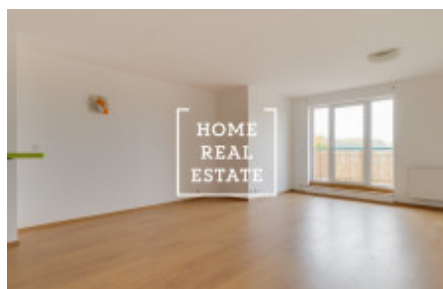

Rent flat 1+kk, 50 m² - Tupolevova

ID
Offer
Group
Ownership
Usable area
City
City district

[34820](#)
Rental
1+kk
Personal
50 m²
[Prague](#)
[Letňany](#)