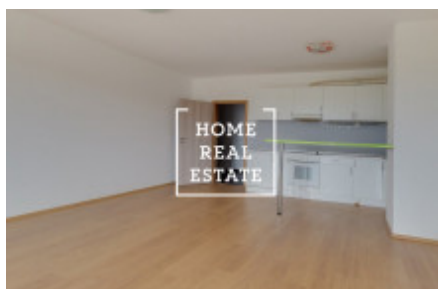

Rent flat 1+kk, 50 m² - Tupolevova

ID
Offer
Group
Ownership
Usable area
City
City district

[34820](#)
Rental
1+kk
Personal
50 m²
[Prague](#)
[Letňany](#)