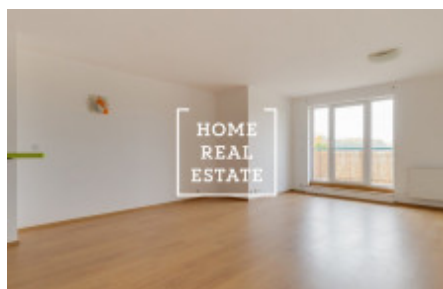

## Rent flat 1+kk, 50 m2 - Tupolevova

ID	<a href="#">34820</a>	Offer	Rental
Group	1+kk	Ownership	Personal
Usable area	50 m <sup>2</sup>	City	<a href="#">Prague</a>
City district	<a href="#">Letňany</a>	Status	Realized