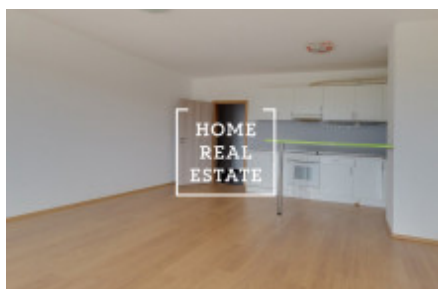

Rent flat 1+kk, 50 m2 - Tupolevova

| | | | |
|---------------|-------------------------|-----------|------------------------|
| ID | 34810 | Offer | Rental |
| Group | 1+kk | Ownership | Personal |
| Usable area | 50 m ² | City | Prague |
| City district | Letňany | Status | Realized |