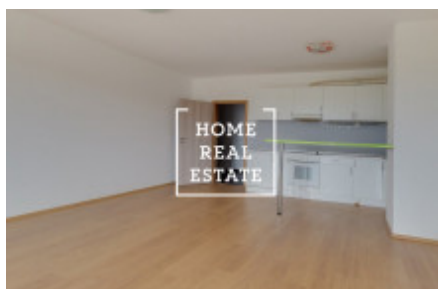

Rent flat 1+kk, 50 m2 - Tupolevova

ID	34810	Offer	Rental
Group	1+kk	Ownership	Personal
Usable area	50 m ²	City	Prague
City district	Letňany	Status	Realized