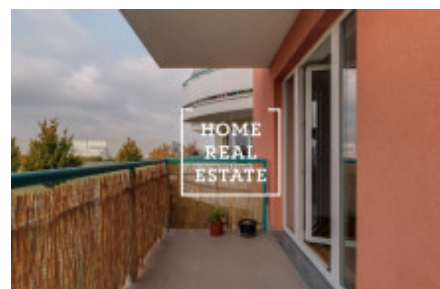

Rent flat 1+kk, 50 m2 - Tupolevova

ID	34810	Offer	Rental
Group	1+kk	Ownership	Personal
Usable area	50 m ²	City	Prague
City district	Letňany	Status	Realized