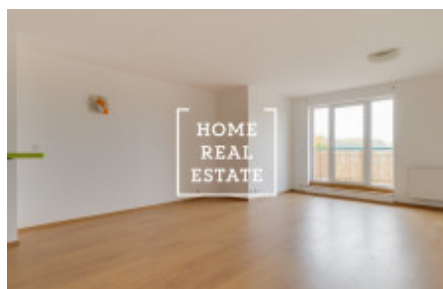

Rent flat 1+kk, 50 m2 - Tupolevova

ID	34810	Offer	Rental
Group	1+kk	Ownership	Personal
Usable area	50 m ²	City	Prague
City district	Letňany	Status	Realized