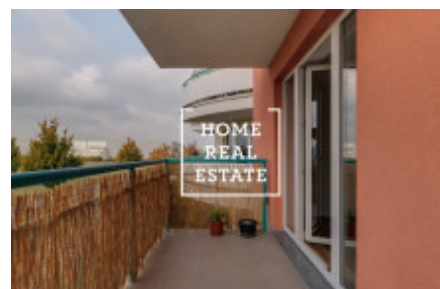

## Rent flat 1+kk, 50 m2 - Tupolevova

ID	<a href="#">34810</a>	Offer	Rental
Group	1+kk	Ownership	Personal
Usable area	50 m <sup>2</sup>	City	<a href="#">Prague</a>
City district	<a href="#">Letňany</a>	Status	Realized