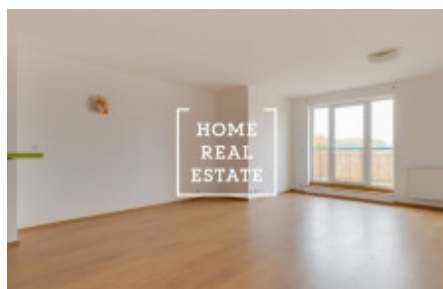

## Rent flat 1+kk, 50 m2 - Tupolevova

ID	<a href="#">34810</a>	Offer	Rental
Group	1+kk	Ownership	Personal
Usable area	50 m <sup>2</sup>	City	<a href="#">Prague</a>
City district	<a href="#">Letňany</a>	Status	Realized