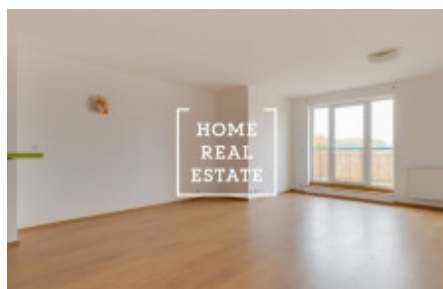

Rent flat 1+kk, 50 m2 - Tupolevova

| | | | |
|---------------|-------------------------|-----------|------------------------|
| ID | 34810 | Offer | Rental |
| Group | 1+kk | Ownership | Personal |
| Usable area | 50 m ² | City | Prague |
| City district | Letňany | Status | Realized |