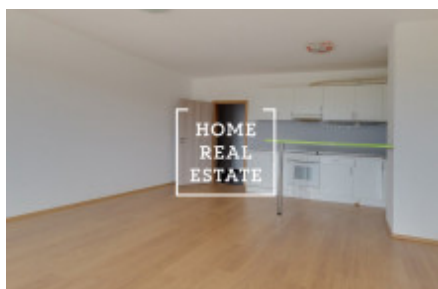

## Rent flat 1+kk, 50 m2 - Tupolevova

ID	<a href="#">34810</a>	Offer	Rental
Group	1+kk	Ownership	Personal
Usable area	50 m <sup>2</sup>	City	<a href="#">Prague</a>
City district	<a href="#">Letňany</a>	Status	Realized