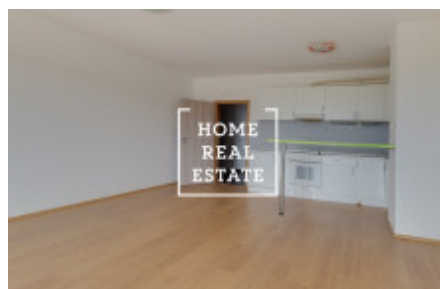

## Rent flat 1+kk, 50 m2 - Tupolevova

ID	<a href="#">34810</a>	Offer	Rental
Group	1+kk	Ownership	Personal
Usable area	50 m <sup>2</sup>	City	<a href="#">Prague</a>
City district	<a href="#">Letňany</a>	Status	Realized