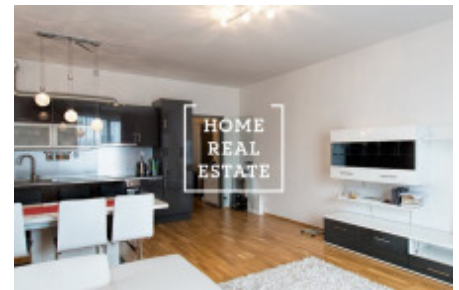

HOME
REAL
ESTATE

Rent flat 1+kk, 35 m2 - Nekvasilova, Praha 3

ENG: Viewings are also possible on weekends Would you like to live in the Prague 3 area? There are apartments in our portfolio that you will not find on the Internet. Leave the request below, and our manager will select perfect options based on your criterio. Price: 16.000 rent + 4.000 utilities.