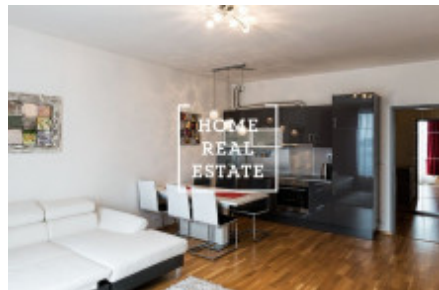

HOME
REAL
ESTATE

Rent flat 1+kk, 35 m2 - Nekvasilova, Praha 3

ENG: Viewings are also possible on weekends Would you like to live in the Prague 3 area? There are apartments in our portfolio that you will not find on the Internet. Leave the request below, and our manager will select perfect options based on your criterio. Price: 16.000 rent + 4.000 utilities.