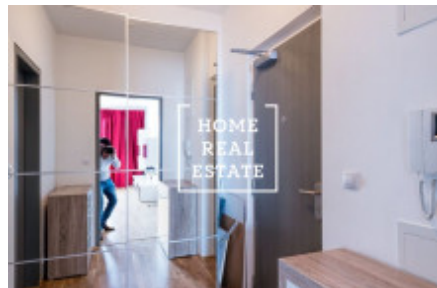

HOME
REAL
ESTATE

Rent flat 1+kk, 46 m² - Korunní, Praha 2

ID
Offer
Group
Furnished
Ownership
Usable area
Parking
City
District
City district

[34755](#)
Rental
1+kk
Furnished
Personal
46 m²
Yes
[Prague](#)
[Praha 2](#)
[Vinohrady](#)