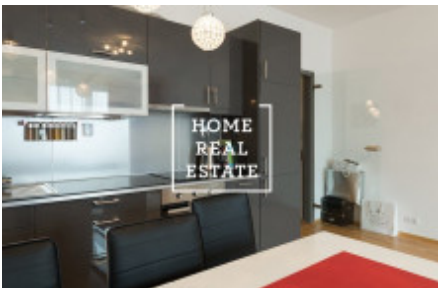

HOME
REAL
ESTATE

Rent flat 1+kk, 46 m² - Korunní, Praha 2

ID
Offer
Group
Furnished
Ownership
Usable area
Parking
City
District
City district

[34755](#)
Rental
1+kk
Furnished
Personal
46 m²
Yes
[Prague](#)
[Praha 2](#)
[Vinohrady](#)