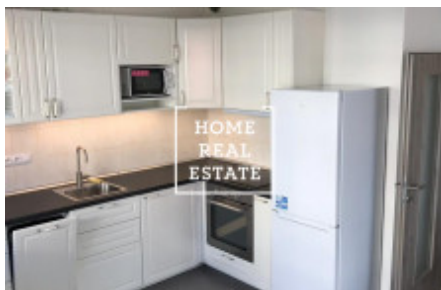

Rent flat 2+kk, 60 m² - Sazovická

ID	34753	Offer	Rental
Group	2+kk	Furnished	Furnished
Ownership	Personal	Usable area	60 m ²
Parking	Yes	City	Prague
City district	Zličín	Status	Realized