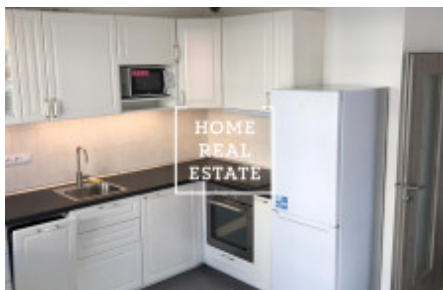

Rent flat 2+kk, 60 m² - Sazovická

ID	34753	Offer	Rental
Group	2+kk	Furnished	Furnished
Ownership	Personal	Usable area	60 m ²
Parking	Yes	City	Prague
City district	Zličín	Status	Realized