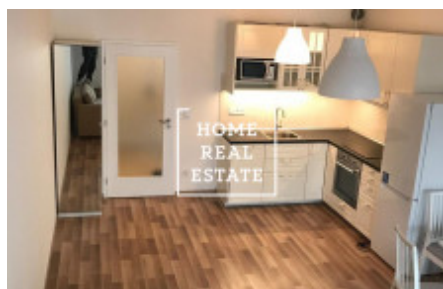

Rent flat 1+kk, 35 m2 - Zvěřinova, Praha 3

ID	34752	Offer	Rental
Group	1+kk	Furnished	Furnished
Ownership	Personal	Usable area	35 m ²
City	Prague	District	Praha 3
City district	Strašnice	Status	Realized