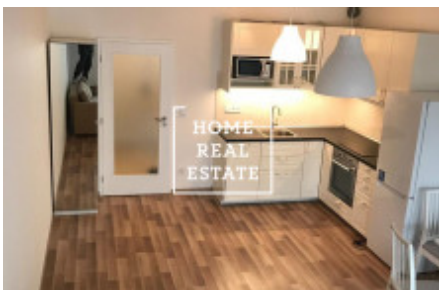

HOME
REAL
ESTATE

Rent flat 1+kk, 35 m2 - Zvěřinova, Praha 3

ID	34752	Offer	Rental
Group	1+kk	Furnished	Furnished
Ownership	Personal	Usable area	35 m ²
City	Prague	District	Praha 3
City district	Strašnice	Status	Realized