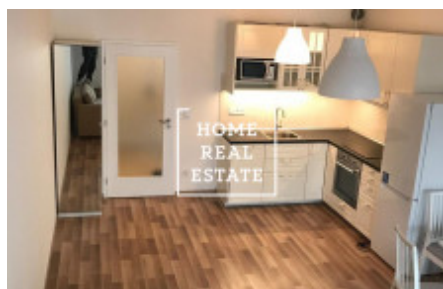

Rent flat 1+kk, 35 m2 - Zvěřinova, Praha 3

| | | | |
|---------------|---------------------------|-------------|-------------------------|
| ID | 34752 | Offer | Rental |
| Group | 1+kk | Furnished | Furnished |
| Ownership | Personal | Usable area | 35 m ² |
| City | Prague | District | Praha 3 |
| City district | Strašnice | Status | Realized |