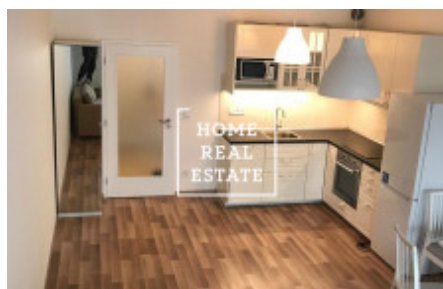

## Rent flat 1+kk, 35 m2 - Zvěřinova, Praha 3

ID	<a href="#">34752</a>	Offer	Rental
Group	1+kk	Furnished	Furnished
Ownership	Personal	Usable area	35 m <sup>2</sup>
City	<a href="#">Prague</a>	District	<a href="#">Praha 3</a>
City district	<a href="#">Strašnice</a>	Status	Realized