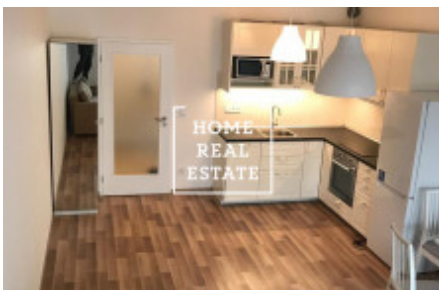

HOME
REAL
ESTATE

Rent flat 1+kk, 35 m² - Zvěřinova, Praha 3

ID
Offer
Group
Furnished
Ownership
Usable area
City
District
City district

[34752](#)
Rental
1+kk
Furnished
Personal
35 m²
[Prague](#)
[Praha 3](#)
[Strašnice](#)