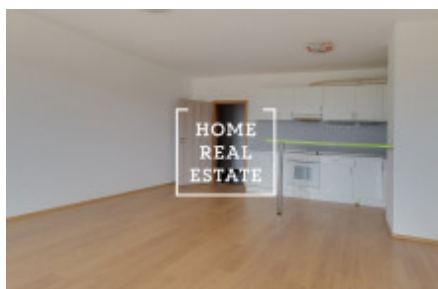

## Rent flat 1+kk, 50 m2 - Tupolevova

ID	<a href="#">34735</a>	Offer	Rental
Group	1+kk	Ownership	Personal
Usable area	50 m <sup>2</sup>	City	<a href="#">Prague</a>
City district	<a href="#">Letňany</a>	Status	Realized