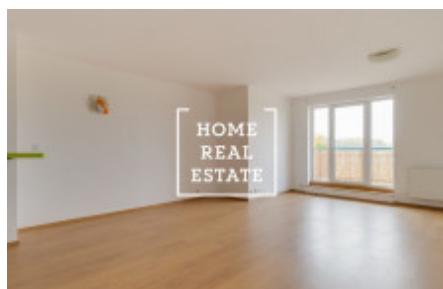

## Rent flat 1+kk, 50 m2 - Tupolevova

ID	<a href="#">34735</a>	Offer	Rental
Group	1+kk	Ownership	Personal
Usable area	50 m <sup>2</sup>	City	<a href="#">Prague</a>
City district	<a href="#">Letňany</a>	Status	Realized