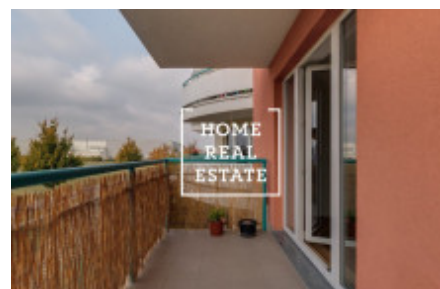

## Rent flat 1+kk, 50 m2 - Tupolevova

ID	<a href="#">34735</a>	Offer	Rental
Group	1+kk	Ownership	Personal
Usable area	50 m <sup>2</sup>	City	<a href="#">Prague</a>
City district	<a href="#">Letňany</a>	Status	Realized