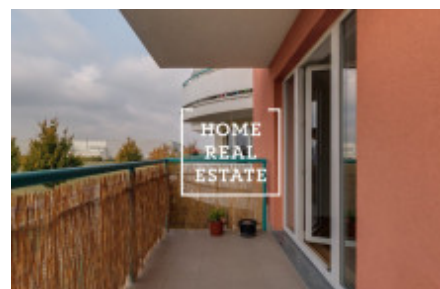

Rent flat 1+kk, 50 m2 - Tupolevova

ID	34735	Offer	Rental
Group	1+kk	Ownership	Personal
Usable area	50 m ²	City	Prague
City district	Letňany	Status	Realized