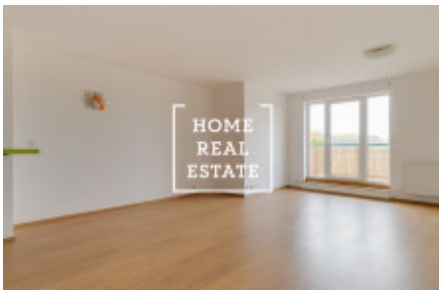

HOME
REAL
ESTATE

Rent flat 1+kk, 50 m² - Tupolevova

ID	34735
Offer	Rental
Group	1+kk
Ownership	Personal
Usable area	50 m ²
City	Prague
City district	Letňany