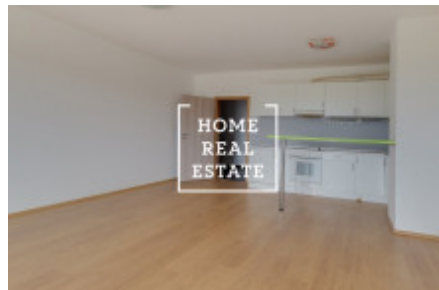

HOME
REAL
ESTATE

Rent flat 1+kk, 50 m² - Tupolevova

ID	34735
Offer	Rental
Group	1+kk
Ownership	Personal
Usable area	50 m ²
City	Prague
City district	Letňany