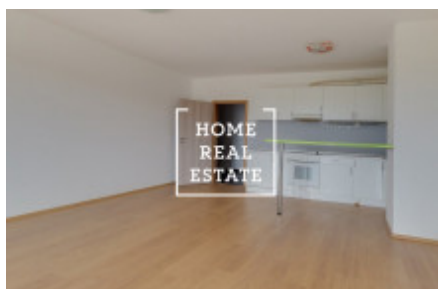

Rent flat 1+kk, 50 m2 - Tupolevova

ID	34735	Offer	Rental
Group	1+kk	Ownership	Personal
Usable area	50 m ²	City	Prague
City district	Letňany	Status	Realized