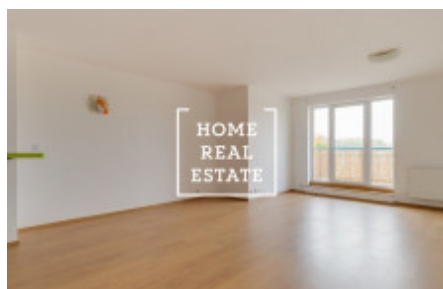

Rent flat 1+kk, 50 m2 - Tupolevova

ID	34735	Offer	Rental
Group	1+kk	Ownership	Personal
Usable area	50 m ²	City	Prague
City district	Letňany	Status	Realized