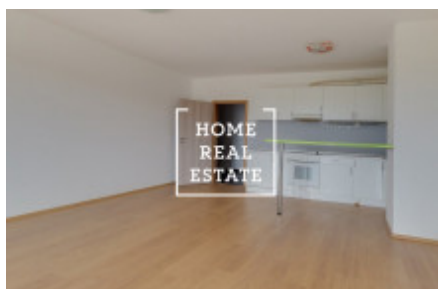

## Rent flat 1+kk, 50 m2 - Tupolevova

ID	<a href="#">34726</a>	Offer	Rental
Group	1+kk	Ownership	Personal
Usable area	50 m <sup>2</sup>	City	<a href="#">Prague</a>
City district	<a href="#">Letňany</a>	Status	Realized