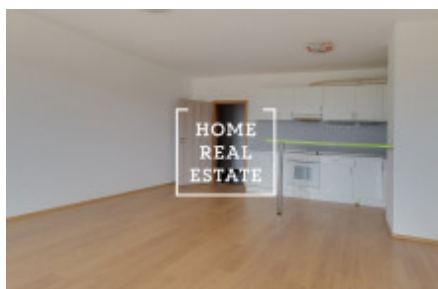

Rent flat 1+kk, 50 m2 - Tupolevova

ID	34726	Offer	Rental
Group	1+kk	Ownership	Personal
Usable area	50 m ²	City	Prague
City district	Letňany	Status	Realized