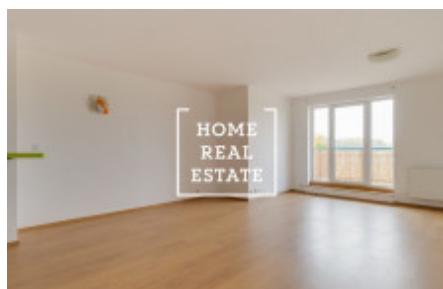

Rent flat 1+kk, 50 m2 - Tupolevova

ID	34726	Offer	Rental
Group	1+kk	Ownership	Personal
Usable area	50 m ²	City	Prague
City district	Letňany	Status	Realized