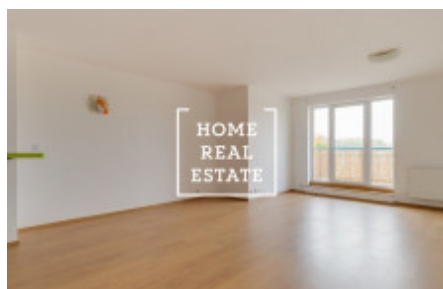

## Rent flat 1+kk, 50 m2 - Tupolevova

ID	<a href="#">34726</a>	Offer	Rental
Group	1+kk	Ownership	Personal
Usable area	50 m <sup>2</sup>	City	<a href="#">Prague</a>
City district	<a href="#">Letňany</a>	Status	Realized