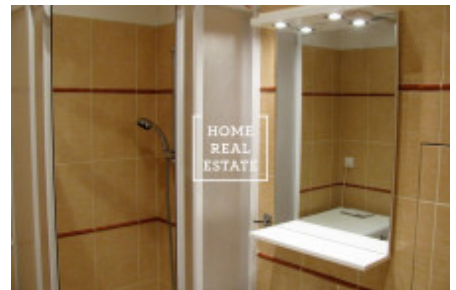

HOME
REAL
ESTATE

Rent flat 1+kk, 35 m2 - Sázkavská, Praha 2

ID	34717
Offer	Rental
Group	1+kk
Location	Sázavská 6, Vinohrady, Česko
Ownership	Personal
Usable area	35 m ²
Parking	Yes
City	Prague
District	Praha 2
City district	Vinohrady