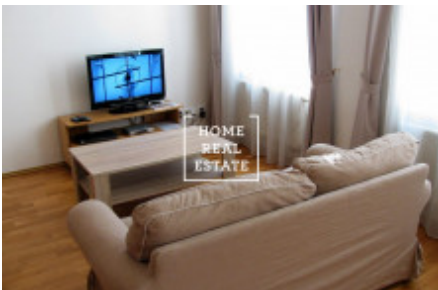

HOME
REAL
ESTATE

Rent flat 1+kk, 35 m2 - Sázkavská, Praha 2

ID	34717
Offer	Rental
Group	1+kk
Location	Sázavská 6, Vinohrady, Česko
Ownership	Personal
Usable area	35 m ²
Parking	Yes
City	Prague
District	Praha 2
City district	Vinohrady