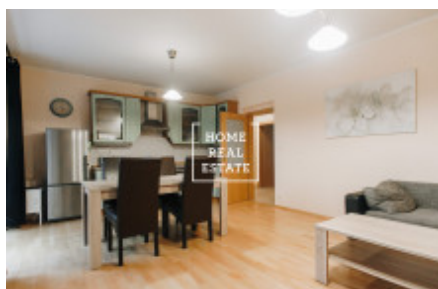

HOME
REAL
ESTATE

Rent flat 3+kk, 85 m² - Lublaňská, Praha 2

ID	34715
Offer	Rental
Group	3+kk
Furnished	Furnished
Location	Lublaňská 6, Vinohrady, Česko
Ownership	Personal
Usable area	85 m ²
City	Prague
District	Praha 2
City district	Nové Město