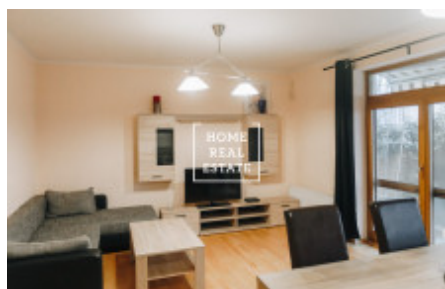

HOME
REAL
ESTATE

Rent flat 3+kk, 85 m² - Lublaňská, Praha 2

ID	34715
Offer	Rental
Group	3+kk
Furnished	Furnished
Location	Lublaňská 6, Vinohrady, Česko
Ownership	Personal
Usable area	85 m ²
City	Prague
District	Praha 2
City district	Nové Město