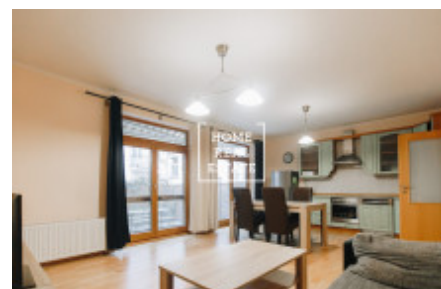

HOME
REAL
ESTATE

Rent flat 3+kk, 85 m² - Lublaňská, Praha 2

ID	34715
Offer	Rental
Group	3+kk
Furnished	Furnished
Location	Lublaňská 6, Vinohrady, Česko
Ownership	Personal
Usable area	85 m ²
City	Prague
District	Praha 2
City district	Nové Město