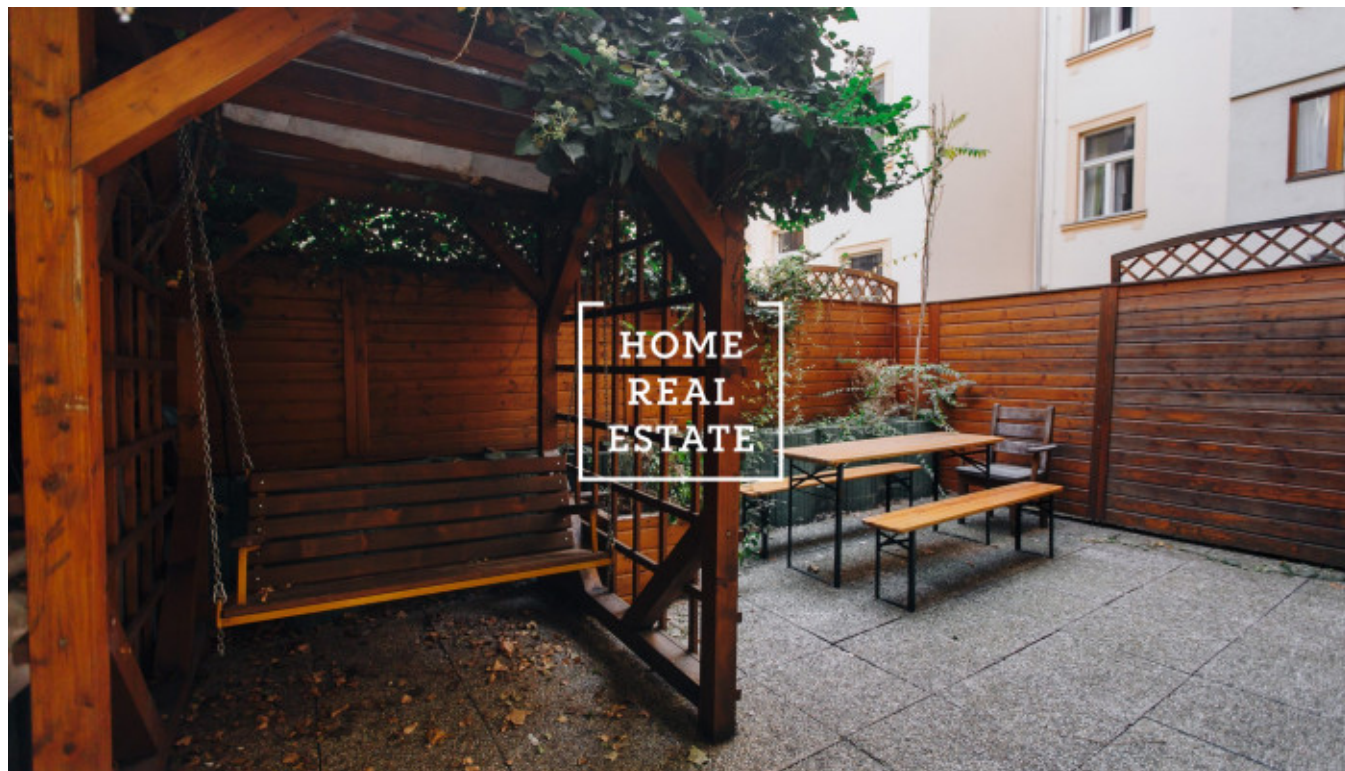

HOME
REAL
ESTATE

Rent flat 3+kk, 85 m² - Lublaňská, Praha 2

ID	34715
Offer	Rental
Group	3+kk
Furnished	Furnished
Location	Lublaňská 6, Vinohrady, Česko
Ownership	Personal
Usable area	85 m ²
City	Prague
District	Praha 2
City district	Nové Město