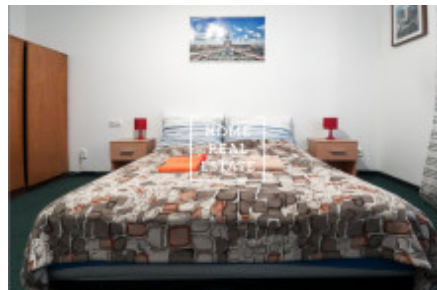

## Rent flat 1+kk, 20 m2 - Seifertova, Praha 3

Servis fee 3500 CZK (all included with internet)  
Deposit 11 000 CZK  
Commission: 11 000 CZK

|               |                        |             |                                       |
|---------------|------------------------|-------------|---------------------------------------|
| ID            | <a href="#">34714</a>  | Offer       | Rental                                |
| Group         | 1+kk                   | Location    | Seifertova, Praha 3-<br>Žižkov, Česko |
| Ownership     | Personal               | Usable area | 20 m <sup>2</sup>                     |
| City          | <a href="#">Prague</a> | District    | <a href="#">Praha 3</a>               |
| City district | <a href="#">Žižkov</a> | Status      | Realized                              |