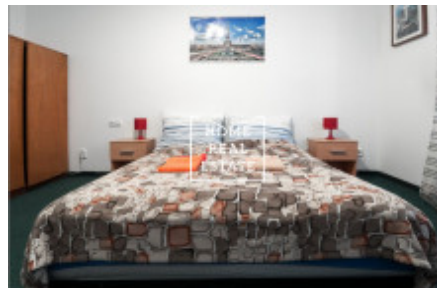

HOME
REAL
ESTATE

Rent flat 1+kk, 20 m2 - Seifertova, Praha 3

ID	34714
Offer	Rental
Group	1+kk
Location	Seifertova, Praha 3-Žižkov, Česko
Ownership	Personal
Usable area	20 m ²
City	Prague
District	Praha 3
City district	Žižkov