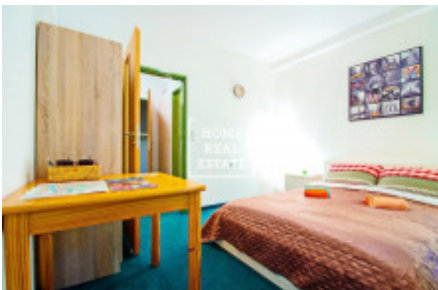

## Rent flat 1+kk, 20 m2 - Seifertova, Praha 3

Servis fee 3500 CZK (all included with internet)  
Deposit 11 000 CZK  
Commission: 11 000 CZK

|               |                        |             |                                       |
|---------------|------------------------|-------------|---------------------------------------|
| ID            | <a href="#">34714</a>  | Offer       | Rental                                |
| Group         | 1+kk                   | Location    | Seifertova, Praha 3-<br>Žižkov, Česko |
| Ownership     | Personal               | Usable area | 20 m <sup>2</sup>                     |
| City          | <a href="#">Prague</a> | District    | <a href="#">Praha 3</a>               |
| City district | <a href="#">Žižkov</a> | Status      | Realized                              |