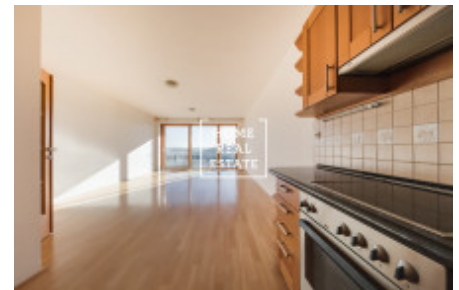

Sale flat 4+kk, 121 m² - Švédská, Praha 5

ID	34712	Offer	Sale
Group	4+kk	Furnished	unfurnished
Location	Švédská 1156/25, 150 00 Smíchov, Чехия	Ownership	Personal
Usable area	121 m ²	Parking	Yes
City	Prague	District	Praha 5
City district	Smíchov	Status	Realized