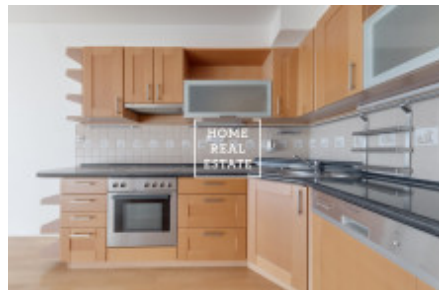

Sale flat 4+kk, 121 m² - Švédská, Praha 5

ID	34712	Offer	Sale
Group	4+kk	Furnished	unfurnished
Location	Švédská 1156/25, 150 00 Smíchov, Чехия	Ownership	Personal
Usable area	121 m ²	Parking	Yes
City	Prague	District	Praha 5
City district	Smíchov	Status	Realized