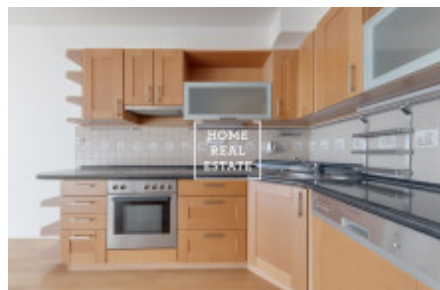

Sale flat 4+kk, 121 m² - Švédská, Praha 5

ID	34712	Offer	Sale
Group	4+kk	Furnished	unfurnished
Location	Švédská 1156/25, 150 00 Smíchov, Чехия	Ownership	Personal
Usable area	121 m ²	Parking	Yes
City	Prague	District	Praha 5
City district	Smíchov	Status	Realized