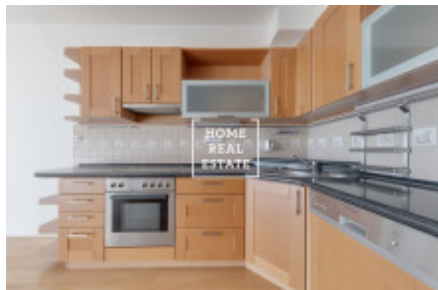

Sale flat 4+kk, 121 m² - Švédská, Praha 5

ID	34712	Offer	Sale
Group	4+kk	Furnished	unfurnished
Location	Švédská 1156/25, 150 00 Smíchov, Чехия	Ownership	Personal
Usable area	121 m ²	Parking	Yes
City	Prague	District	Praha 5
City district	Smíchov	Status	Realized