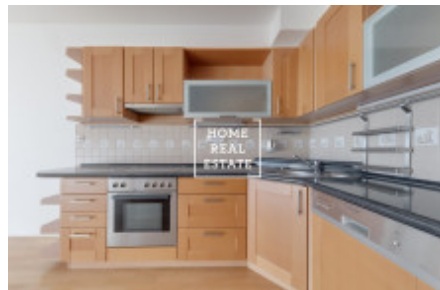

Sale flat 4+kk, 121 m² - Švédská, Praha 5

ID	34712	Offer	Sale
Group	4+kk	Furnished	unfurnished
Location	Švédská 1156/25, 150 00 Smíchov, Чехия	Ownership	Personal
Usable area	121 m ²	Parking	Yes
City	Prague	District	Praha 5
City district	Smíchov	Status	Realized