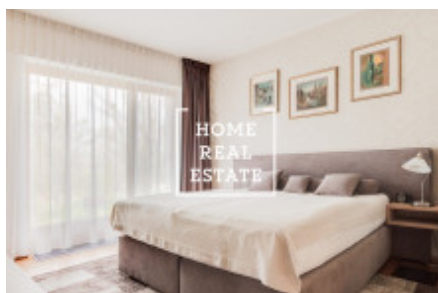

## Sale flat 4+kk, 104 m<sup>2</sup> - Za Karlínským přístavem, Praha 8

The company "Home Real estate" offers for sale a very bright and sunny apartment disposed as 4+kk with a usable area of 96.9 m<sup>2</sup> and loggia 6.6 m<sup>2</sup>. Part of the sale is a garage with cellar on the ground floor of the house. The apartment consists of living room (24,5 m<sup>2</sup>), two bedrooms (11,7 m<sup>2</sup> and 17,3 m<sup>2</sup>), corridors (3 m<sup>3</sup>), cloakrooms (5,2 m<sup>2</sup>), two bathrooms + 7 m<sup>2</sup> and 6,3 m<sup>2</sup>), dining room + kk (19,4 m<sup>2</sup>), front (2,4 m<sup>2</sup>) and chamber (2,4 m<sup>2</sup>). The whole apartment is above standard - large-format tiles, door-frames and doors, wooden floors, front-wall blinds, many well-built built-in wardrobes throughout the apartment. As has been described above, the apartment has two bathrooms, which is clearly a plus for a large family - one has a spacious shower and toilet, the other is a bathtub, toilet and washing machine. The entrance hall has a dressing room. The Vltava Residence is a residential complex located in the very center of the capital city in Prague 8. The area connecting Liben with the New Town, which combines the center of Prague with the beautiful nature of Rohan Island, has something to offer. It is obvious that in the neighborhood you will find stylish cafes, various shops, restaurants or pubs, as well as playgrounds and schools. The house has its own reception, security and is also connected to the CCTV system. The apartment is located only 3 minutes from Křižíkova metro station (only 3 stops to Wenceslas Square), supermarkets, restaurants and all services, right next to Vltavská cyklostezka, 15 minutes walk to Old Town Square and Pařížská Street.