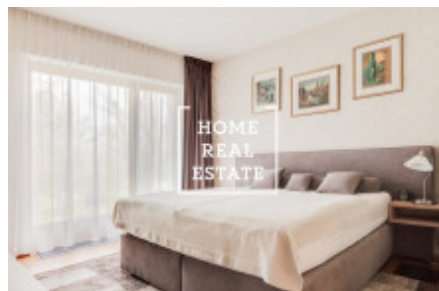

## Sale flat 4+kk, 104 m<sup>2</sup> - Za Karlínským přístavem, Praha 8

The company "Home Real estate" offers for sale a very bright and sunny apartment disposed as 4+kk with a usable area of 96.9 m<sup>2</sup> and loggia 6.6 m<sup>2</sup>. Part of the sale is a garage with cellar on the ground floor of the house. The apartment consists of living room (24,5 m<sup>2</sup>), two bedrooms (11,7 m<sup>2</sup> and 17,3 m<sup>2</sup>), corridors (3 m<sup>3</sup>), cloakrooms (5,2 m<sup>2</sup>), two bathrooms + 7 m<sup>2</sup> and 6,3 m<sup>2</sup>), dining room + kk (19,4 m<sup>2</sup>), front (2,4 m<sup>2</sup>) and chamber (2,4 m<sup>2</sup>). The whole apartment is above standard - large-format tiles, door-frames and doors, wooden floors, front-wall blinds, many well-built built-in wardrobes throughout the apartment. As has been described above, the apartment has two bathrooms, which is clearly a plus for a large family - one has a spacious shower and toilet, the other is a bathtub, toilet and washing machine. The entrance hall has a dressing room. The Vltava Residence is a residential complex located in the very center of the capital city in Prague 8. The area connecting Liben with the New Town, which combines the center of Prague with the beautiful nature of Rohan Island, has something to offer. It is obvious that in the neighborhood you will find stylish cafes, various shops, restaurants or pubs, as well as playgrounds and schools. The house has its own reception, security and is also connected to the CCTV system. The apartment is located only 3 minutes from Křižíkova metro station (only 3 stops to Wenceslas Square), supermarkets, restaurants and all services, right next to Vltavská cyklostezka, 15 minutes walk to Old Town Square and Pařížská Street.